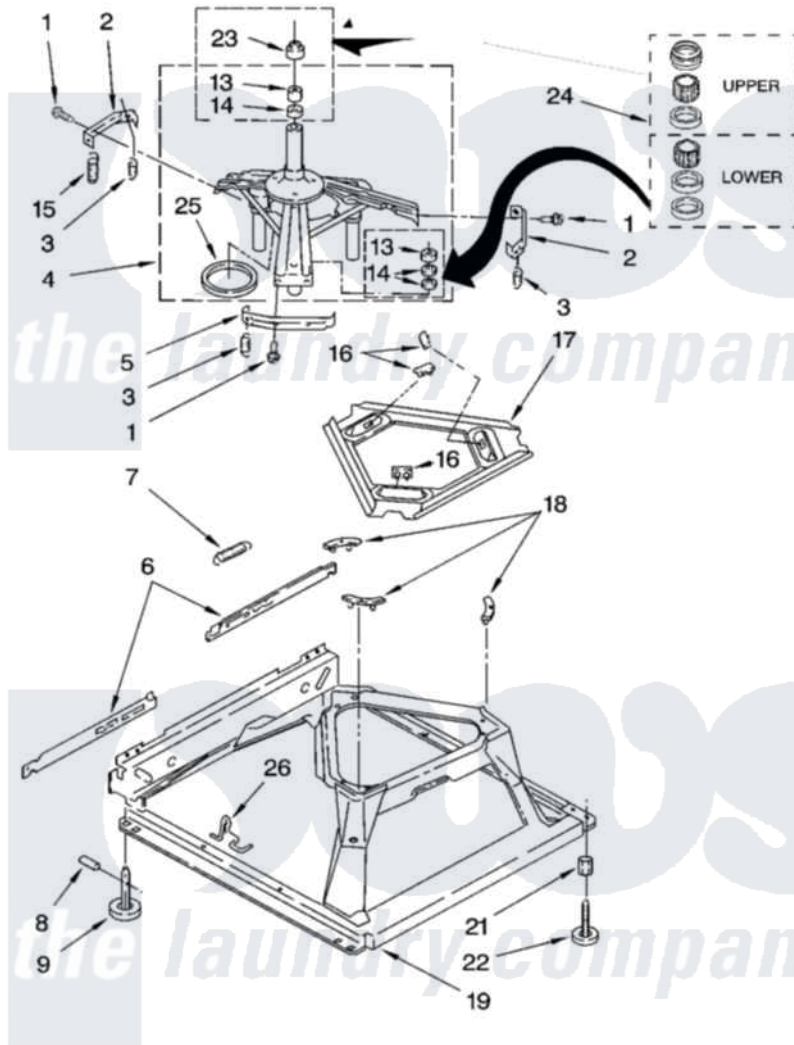

Whirlpool LSQ9549PW5 04 - MACHINE BASE PARTS

MACHINE BASE PARTS

For Models: LSQ9549PW5, LSQ9549PG5
(White/Grey) (Biscuit/Gold)

8180839

7

Whirlpool [Residential Whirlpool LSQ9549PW5 Washer Parts](#) Parts Diagram 04 - MACHINE BASE PARTS
Click on the part number to view part

Item	Original Part Number	Replaced By	Status	Part Description
1	3400076			Screw, Bracket Mounting
2	64067			Bracket, Spring Outer
3	63907			Spring, Suspension
4	8575214	280184		Support
5	64065			Bracket, Spring Outer
6	63466			Link, Leveling Mechanism
7	62597	8316845		Spring
8	62837			Pin, Knurled
9	62596	285244		Feet-Leveling
13	3347047	8546455		Bearing, Centerpost
14	357409	359449		Seal, Agitator Shaft
15	388492	W10250667		Spring, Counterweight
16	62568	285219		Pad
17	3946509			Plate, Suspension
18	3363660	285744		Pad
19	3946512	285771		Base

21	3359452		Nut, Lock
22	389102	W10001130	Foot, Leveling
23	8577376		Seal, Centerpost
24	285203		Centerpost Bearing Kit
25	63134		Ring, Sound Deadening
26	63806	W10145155	Retainer, Suspension Spring