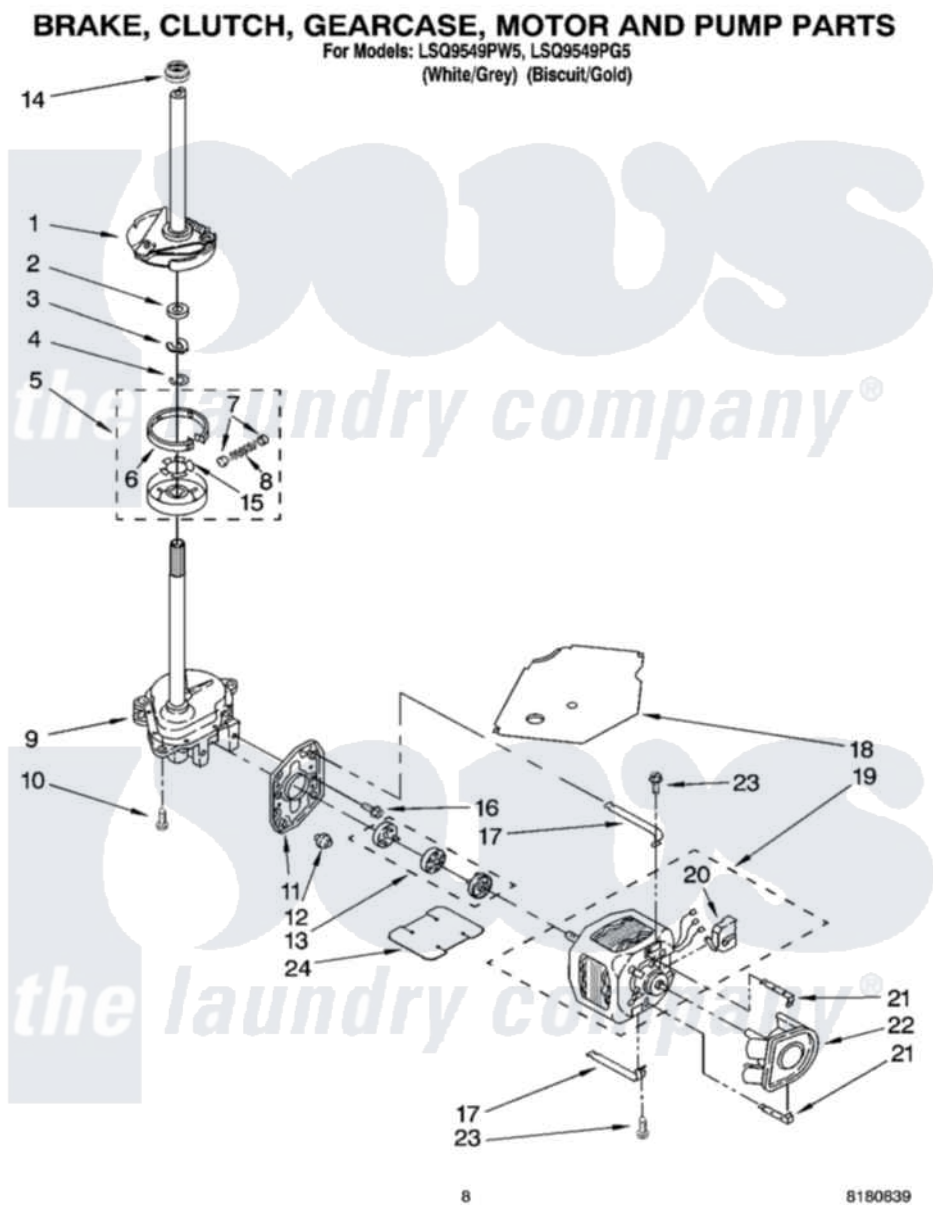

# Whirlpool LSQ9549PW5 05 - BRAKE, CLUTCH, GEARCASE, MOTOR AND PUMP PARTS

Whirlpool [Residential Whirlpool LSQ9549PW5 Washer Parts](#) Parts Diagram 05 - BRAKE, CLUTCH, GEARCASE, MOTOR AND PUMP PARTS  
 Click on the part number to view part

Item	Original Part Number	Replaced By	Status	Part Description
1	388952	<a href="#">285792</a>		Basketdrive
2	<a href="#">63292</a>			Washer, Spin Tube Thrust
3	62697	<a href="#">W10080230</a>		Ring, Spin Tube Support
4	63283	<a href="#">285353</a>		Ring
5	3951311	<a href="#">285785</a>		Clutch
6	3951308	<a href="#">285790</a>		Lining
7	<a href="#">62646</a>			Cap, Clutch Spring
8	<a href="#">3946792</a>			Spring And Damper Assembly
9	3360630	<a href="#">3360629</a>		Gearcase
10	3357334	<a href="#">3400516</a>		Screw Anti-Rattle
11	<a href="#">62611</a>			Plate, Motor Mount To Gearcase
12	<a href="#">62691</a>			Grommet, Motor
13	285753	<a href="#">285753A</a>		Coupling
14	<a href="#">8577374</a>			Seal, Centerpost

15	<a href="#">3355454</a>		Clip, Main Drive
16	<a href="#">3400516</a>		Screw Anti-Rattle
17	3349637	<a href="#">W10086010</a>	Retainer, Motor
18	<a href="#">3362089</a>		Shield, Tub To Motor
19	8528157	<a href="#">661600</a>	Motor, Main Drive
20	<a href="#">3952056</a>		Switch, Main Drive Motor
21	<a href="#">8546127</a>		Retainer, Pump
22	<a href="#">3363394</a>		Pump
23	3387485	<a href="#">273556</a>	Screw, 10-16 X 5/8
24	<a href="#">3946532</a>		Shield, Motor