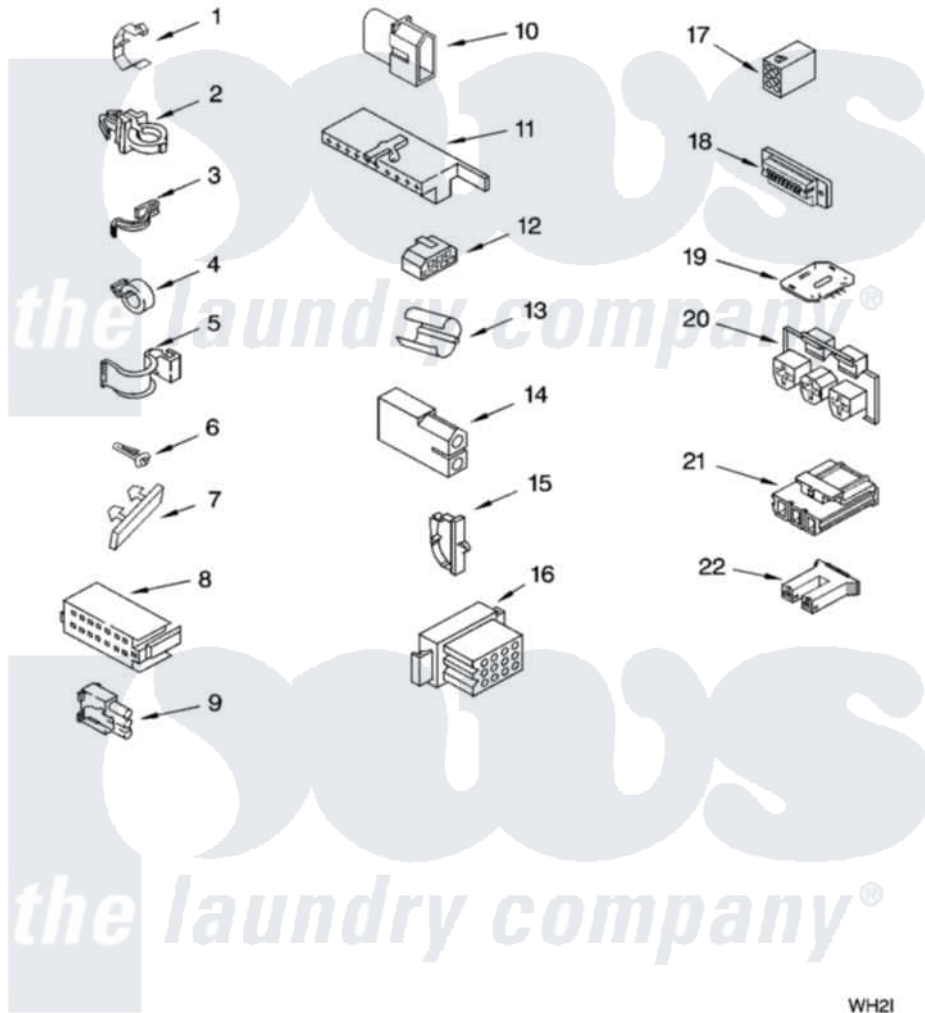

Whirlpool LSQ9549PW5 06 - WIRING HARNESS PARTS

WIRING HARNESS PARTS

For Models: LSQ9549PW5, LSQ9549PG5
(White/Grey) (Biscuit/Gold)

WH21

8180839

9

Whirlpool [Residential Whirlpool LSQ9549PW5 Washer Parts](#) Parts Diagram 06 - WIRING HARNESS PARTS
Click on the part number to view part

Item	Original Part Number	Replaced By	Status	Part Description
1	3349557			Retainer, Harness
2	388498		Not Available	Clip, Harness
3	3347812	8528351		Clip
4	3352501	8559320		Restraint, Hose
5	90016			Clip, Pressure Switch Hose
6	3390496	8281256		Clip, Harness
7	389379			Retainer, Side To Feature Panel
8	3948614			Disconnect Block
"	352089			Timer, Block Disconnect
9	62889			Receptacle, Terminal
10	353424			Plug, Terminal
11	62505			Block, Disconnect
12	3347243			Block, Disconnect
13	63523			Harness, Protector
14	717252			Receptacle, Terminal
15	3352944			Clip, Harness

16	3390423	Not Available	Block, Disconnect (12-Way) (Timer) (Use Term. 94613)
17	3347730	Not Available	Receptacle, (6-Way) (Use Term. 94613)
18	3349494		Connector, Etc
19	3407125	3955728	Control, Etc
20	3948617	2172937	Connector
21	3360056		Connector
22	3354925		Block, Connector
"	3354926		Block, Connector