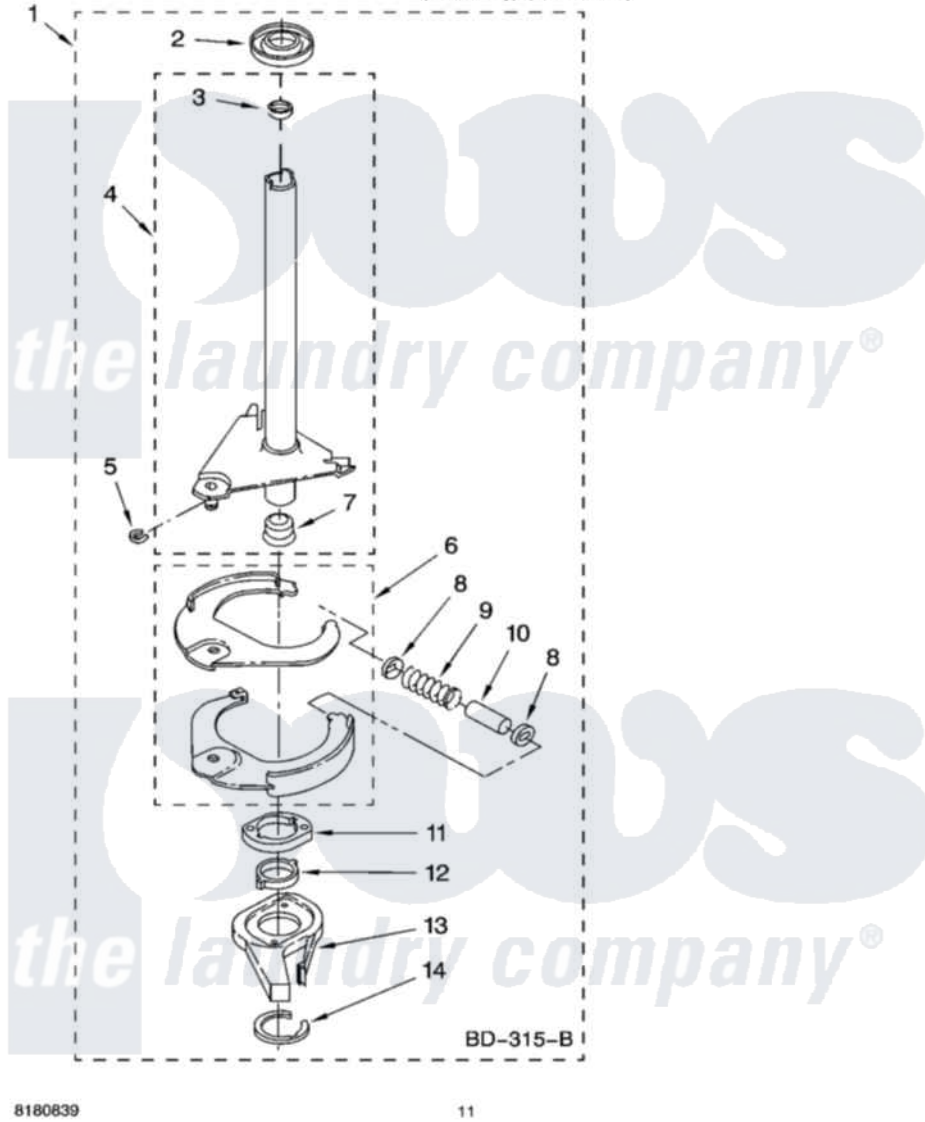

Whirlpool LSQ9549PW5 07 - BRAKE AND DRIVE TUBE PARTS

BRAKE AND DRIVE TUBE PARTS

For Models: LSQ9549PW5, LSQ9549PG5
(White/Grey) (Biscuit/Gold)

8180839

11

Whirlpool [Residential Whirlpool LSQ9549PW5 Washer Parts](#) Parts Diagram 07 - BRAKE AND DRIVE TUBE PARTS
Click on the part number to view part

Item	Original Part Number	Replaced By	Status	Part Description
1	388952	285792		Basketdrive
2	62658			Ring, Thrust
3	356427			Seal, Spin Pinion
4	64027	64208		Tube-Spin
5	64035	W10083190		Ring, Retaining
6	64232	285438		Shoe-Brake
7	62703	8546462		"T" Bearing, Spin Tube
8	3353956	285658		Sleeve
9	387806		Not Available	Spring, Brake
10	3355360	285658		Sleeve
11	661516	8546461		Cam, Brake Release
12	63022			Sleeve, Cam
13	64194	285790		Lining
14	90368	W10083200		Ring, Retaining
"	N/A		Not Available	FOLLOWING PARTS NOT ILLUSTRATED
"	285208			Lubricant