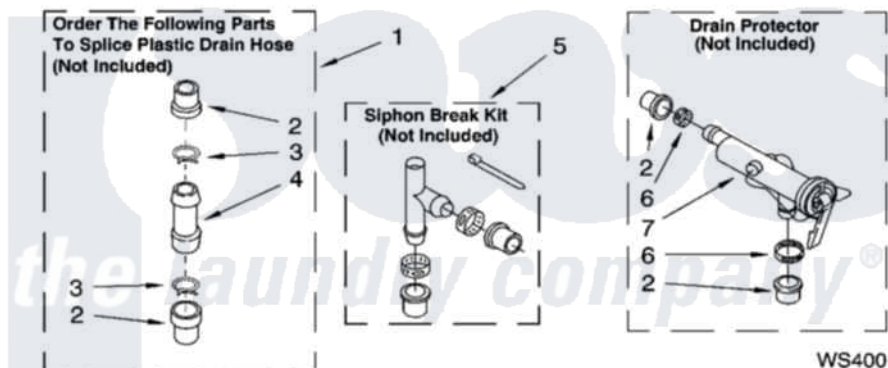

Whirlpool LSQ9549PW5 09 - WATER SYSTEM PARTS, OPTIONAL PARTS
(NOT INCLUDED)

WATER SYSTEM PARTS

For Models: LSQ9549PW5, LSQ9549PG5
(White/Grey) (Biscuit/Gold)

8180839

13

Whirlpool [Residential Whirlpool LSQ9549PW5 Washer Parts](#) Parts Diagram 09 - WATER SYSTEM PARTS,
OPTIONAL PARTS (NOT INCLUDED)
Click on the part number to view part

Item	Original Part Number	Replaced By	Status	Part Description
1	285442			Water System Parts
2	285321			Water System Parts
3	370447	285655		Clamp, Hose
4	16272			Connector, Straight
5	285320			Water System Parts
6	65349	285655		Clamp, Hose
7	367031			Water System Parts
	72017			Paint, Touch-Up
"	4392899			Paint, Touch-Up
"	350938			Paint, Pressurized Spray B
"	350930			Paint, Pressurized Spray B
"	4392901			Paint, Pressurized Spray
"	799344			Paint, Touch-Up)
"	4392900			Paint, Bulk)
"	N/A		Not Available	OIL