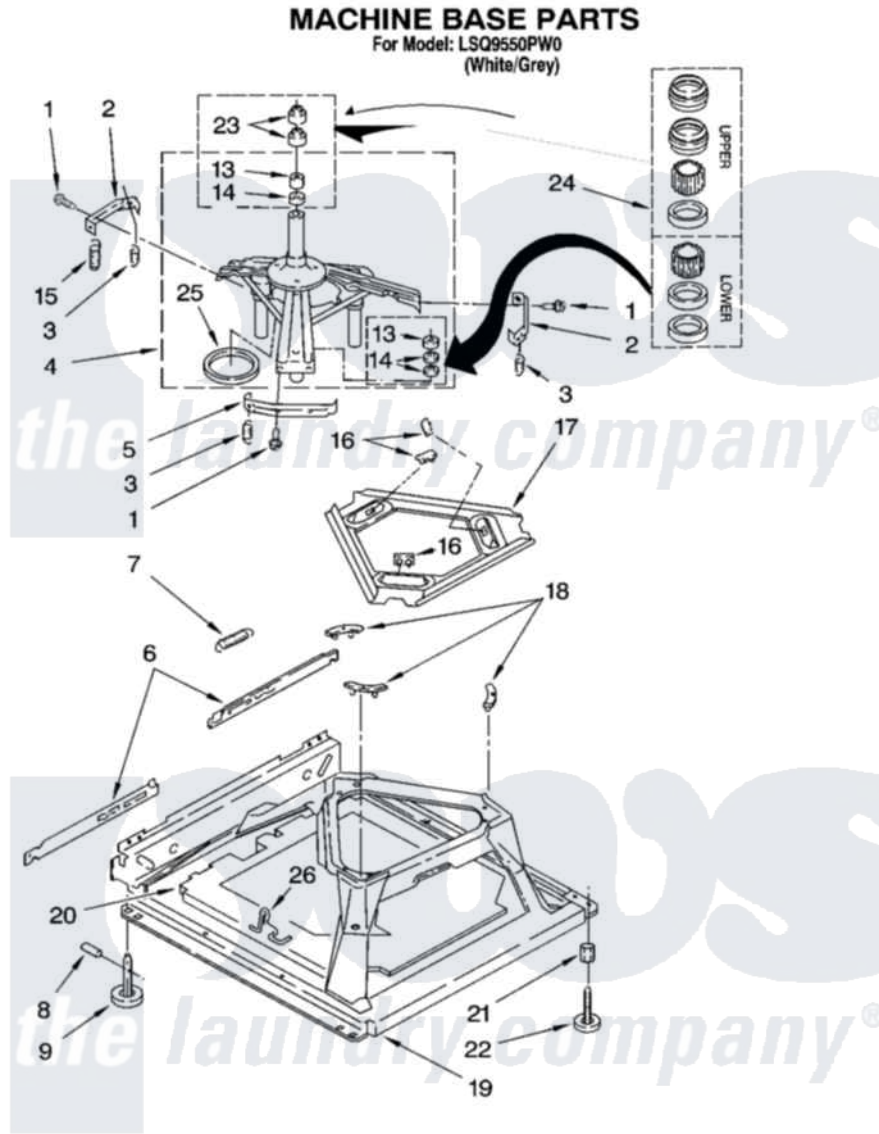

Whirlpool LSQ9550PW0 04 - MACHINE BASE PARTS

8180430

7

Whirlpool [Residential Whirlpool LSQ9550PW0 Washer Parts](#) Parts Diagram 04 - MACHINE BASE PARTS
 Click on the part number to view part

Item	Original Part Number	Replaced By	Status	Part Description
1	3400076			Screw, Bracket Mounting
2	64067			Bracket, Spring Outer
3	63907			Spring, Suspension
4	3362087	280184		Support
5	64065			Bracket, Spring Outer
6	63466			Link, Leveling Mechanism
7	62597	8316845		Spring
8	62837			Pin, Knurled
9	62596	285244		Feet-Leveling
13	3347047	8546455		Bearing, Centerpost
14	357409	359449		Seal, Agitator Shaft
15	388492	W10250667		Spring, Counterweight
16	62568	285219		Pad
17	3946509			Plate, Suspension
18	3363660	285744		Pad
19	3946512	285771		Base

20	8544816		Absorber, Sound
21	3359452		Nut, Lock
22	389102	W10001130	Foot, Leveling
23	356934	8577376	Seal, Centerpost
24	285203		Centerpost Bearing Kit
25	63134		Ring, Sound Deadening
26	63806	W10145155	Retainer, Suspension Spring