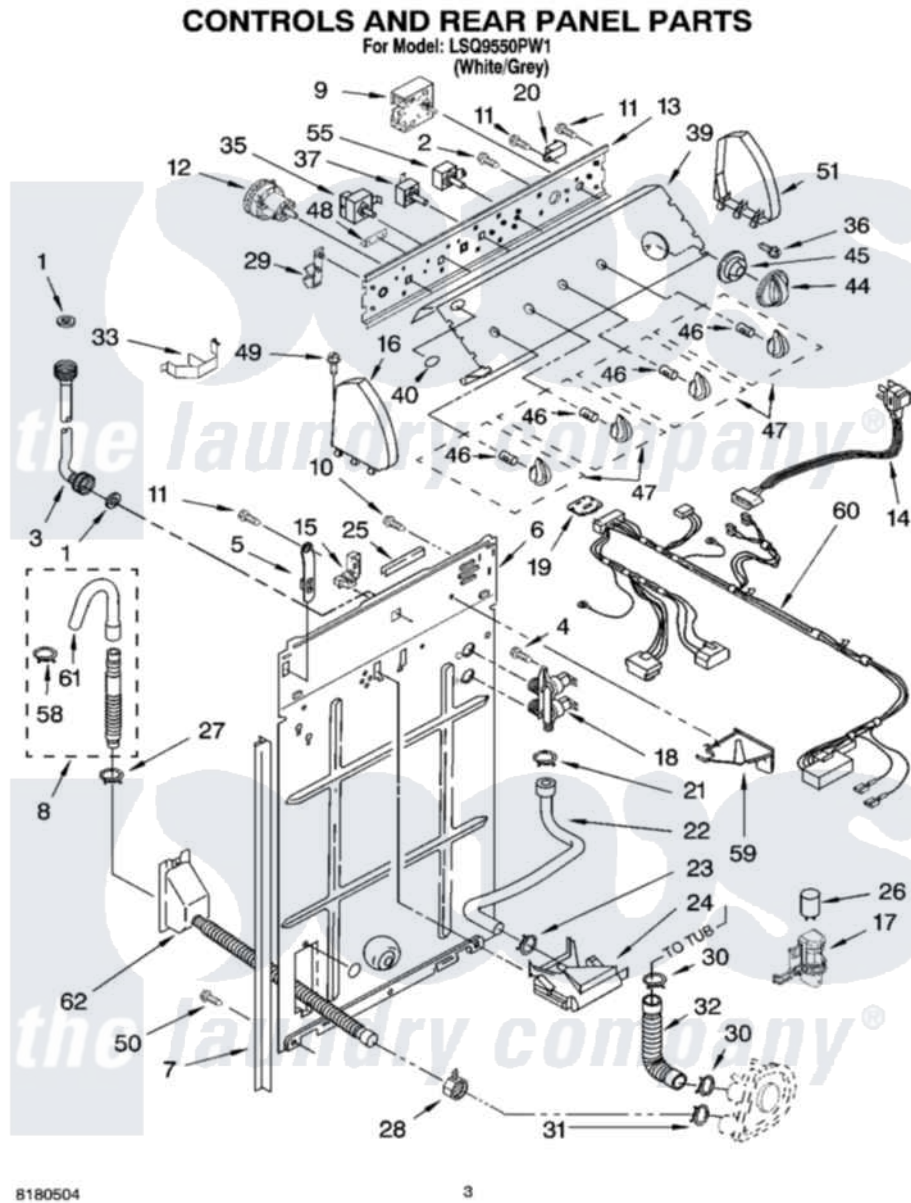

# Whirlpool LSQ9550PW1 02 - CONTROLS AND REAR PANEL PARTS

Whirlpool [Residential Whirlpool LSQ9550PW1 Washer Parts](#) Parts Diagram 02 - CONTROLS AND REAR PANEL PARTS

[Click on the part number to view part](#)

Item	Original Part Number	Replaced By	Status	Part Description
1	3976300	<a href="#">16123</a>		Washer Inlet-Hose Miscellaneous Parts Must be Ordered Separately.
2	<a href="#">3400073</a>			Screw, Ground
3	3949374	<a href="#">89503</a>		Hose-Inlet
"	3949375	<a href="#">89503</a>		Hose-Inlet
4	<a href="#">9740848</a>			Screw, Mixing Valve Mounting
5	8318255	<a href="#">8568314</a>		Strap, Console
6	<a href="#">3357978</a>			Panel, Rear
7	<a href="#">62747</a>			Pad, Rear Panel
8	3951609	<a href="#">285664</a>		Hose
"	661577	<a href="#">285666</a>		Hose
"	3357090	<a href="#">285702</a>		Hose
9	<a href="#">8557301</a>			Timer, Control
10	<a href="#">3351614</a>			Screw, Gearcase Cover Mounting
11	<a href="#">00767</a>			Screw, 8A X 3/8 HeX Washer