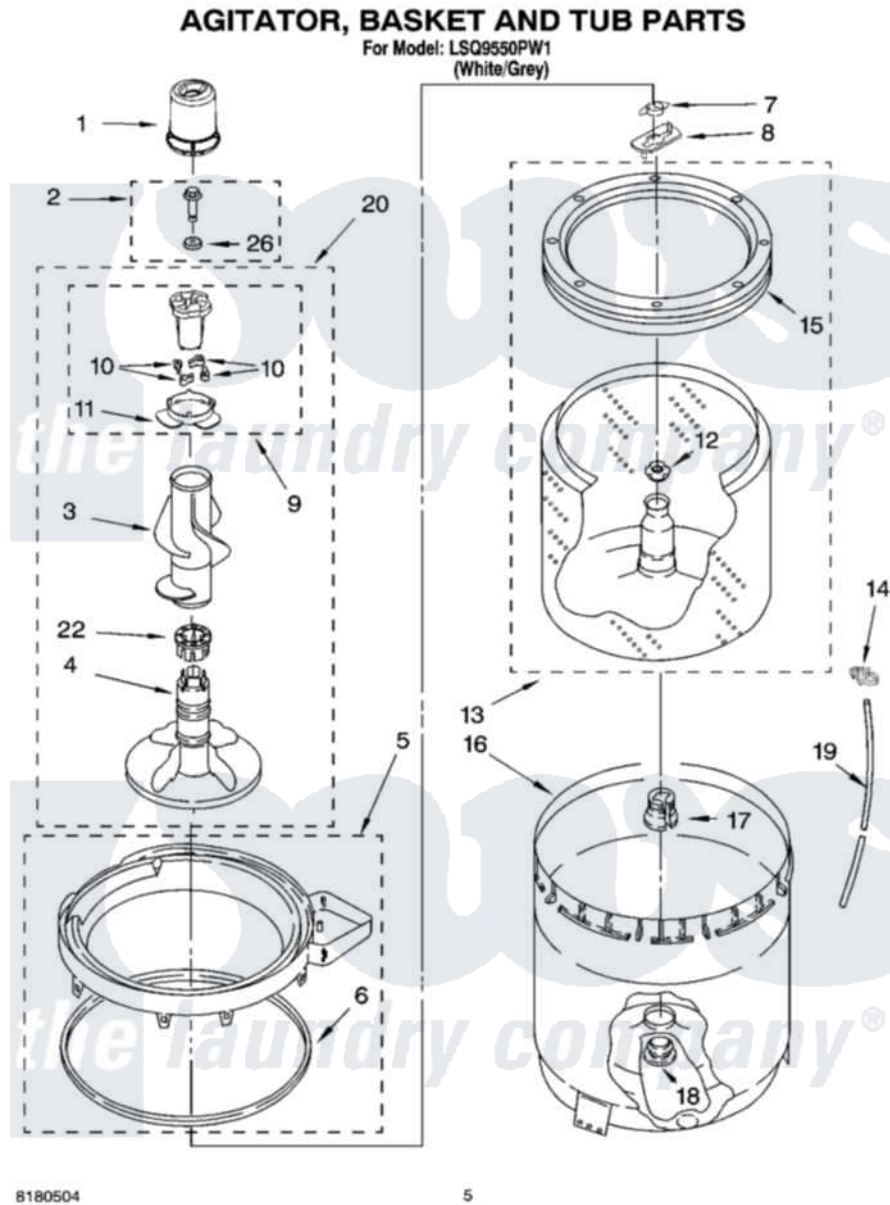

# Whirlpool LSQ9550PW1 03 - AGITATOR, BASKET AND TUB PARTS

Whirlpool [Residential Whirlpool LSQ9550PW1 Washer Parts](#) Parts Diagram 03 - AGITATOR, BASKET AND TUB PARTS

[Click on the part number to view part](#)

Item	Original Part Number	Replaced By	Status	Part Description
1	<a href="#">8559760</a>			Dispenser, Fabric Softener
2	<a href="#">358237</a>			Screw And Washer
3	389141	<a href="#">3360824</a>		Auger, Agitator
4	<a href="#">389386</a>			Agitator
5	8528150	<a href="#">W10445870</a>		Ring-Tub
6	<a href="#">3976308</a>			Gasket, Tub Ring
7	<a href="#">3354845</a>			Clip, Agitator
8	3355921	<a href="#">8543666</a>		Washer, Agitator
9	3363662	<a href="#">285748</a>		Cam-Agitator
10	3366877	<a href="#">80040</a>		Dog-Agitator
11	<a href="#">3363661</a>			Bearing, Driven Cam
12	<a href="#">21366</a>			Nut, Spanner
13	8526016	<a href="#">W10389328</a>		Clothes Container, Assembly
14	<a href="#">2219077</a>			Clip, Pressure Switch Hose
15	8519788	<a href="#">387240</a>		Ring, Balance
16	<a href="#">63849</a>			Strain Relief, Power Cord

17	<a href="#">389140</a>		Tub Block, Basket Drive
18	<a href="#">383727</a>		Gasket, Centerpodt
19	3347780	<a href="#">353244</a>	Hose, Pressure Switch
20	3347674	<a href="#">285727</a>	Agitator
22	3350389	<a href="#">285587</a>	Washer
26	<a href="#">3949550</a>		Washer