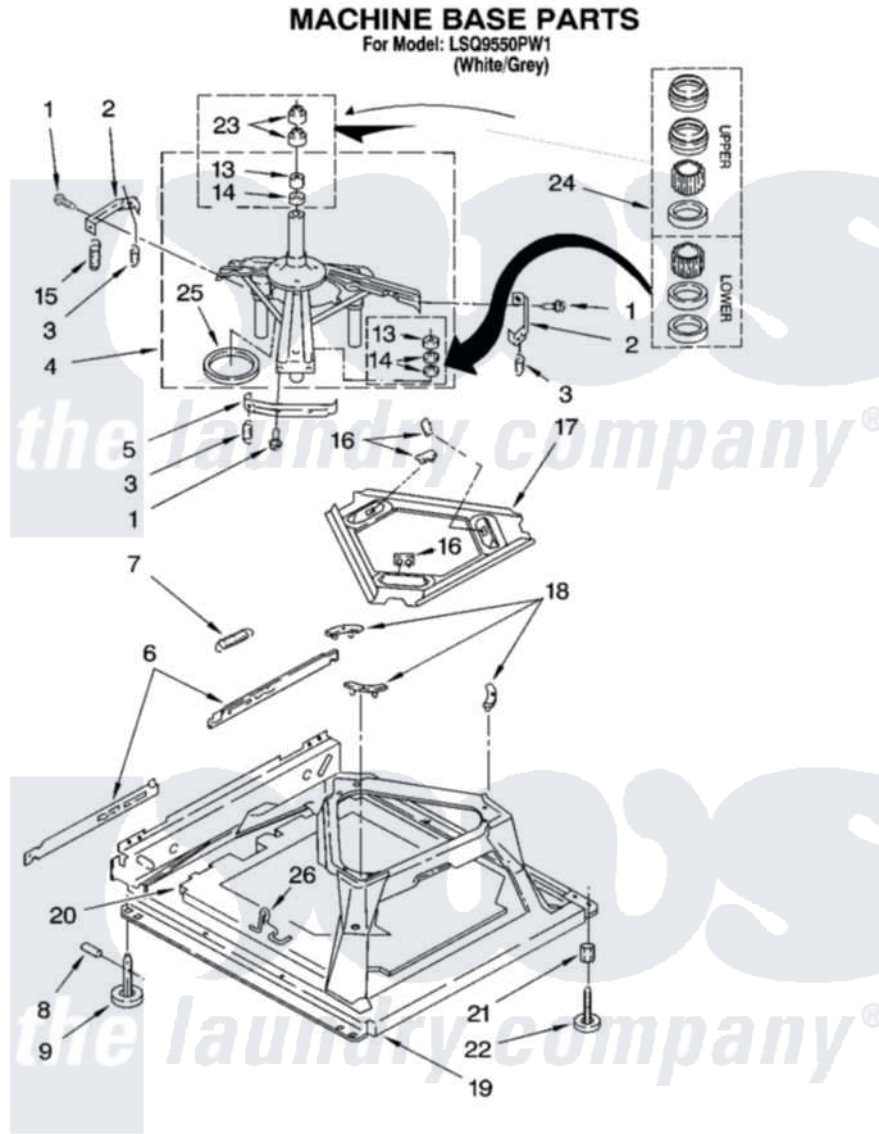

Whirlpool LSQ9550PW1 04 - MACHINE BASE PARTS

8180504

7

Whirlpool [Residential Whirlpool LSQ9550PW1 Washer Parts](#) Parts Diagram 04 - MACHINE BASE PARTS
Click on the part number to view part

Item	Original Part Number	Replaced By	Status	Part Description
1	3400076			Screw, Bracket Mounting
2	64067			Bracket, Spring Outer
3	63907			Spring, Suspension
4	3362087	280184		Support
5	64065			Bracket, Spring Outer
6	63466			Link, Leveling Mechanism
7	62597	8316845		Spring
8	62837			Pin, Knurled
9	62596	285244		Feet-Leveling
13	3347047	8546455		Bearing, Centerpost
14	357409	359449		Seal, Agitator Shaft
15	388492	W10250667		Spring, Counterweight
16	62568	285219		Pad
17	3946509			Plate, Suspension
18	3363660	285744		Pad
19	3946512	285771		Base

20	8544816		Absorber, Sound
21	3359452		Nut, Lock
22	389102	W10001130	Foot, Leveling
23	356934	8577376	Seal, Centerpost
24	285203		Centerpost Bearing Kit
25	63134		Ring, Sound Deadening
26	63806	W10145155	Retainer, Suspension Spring