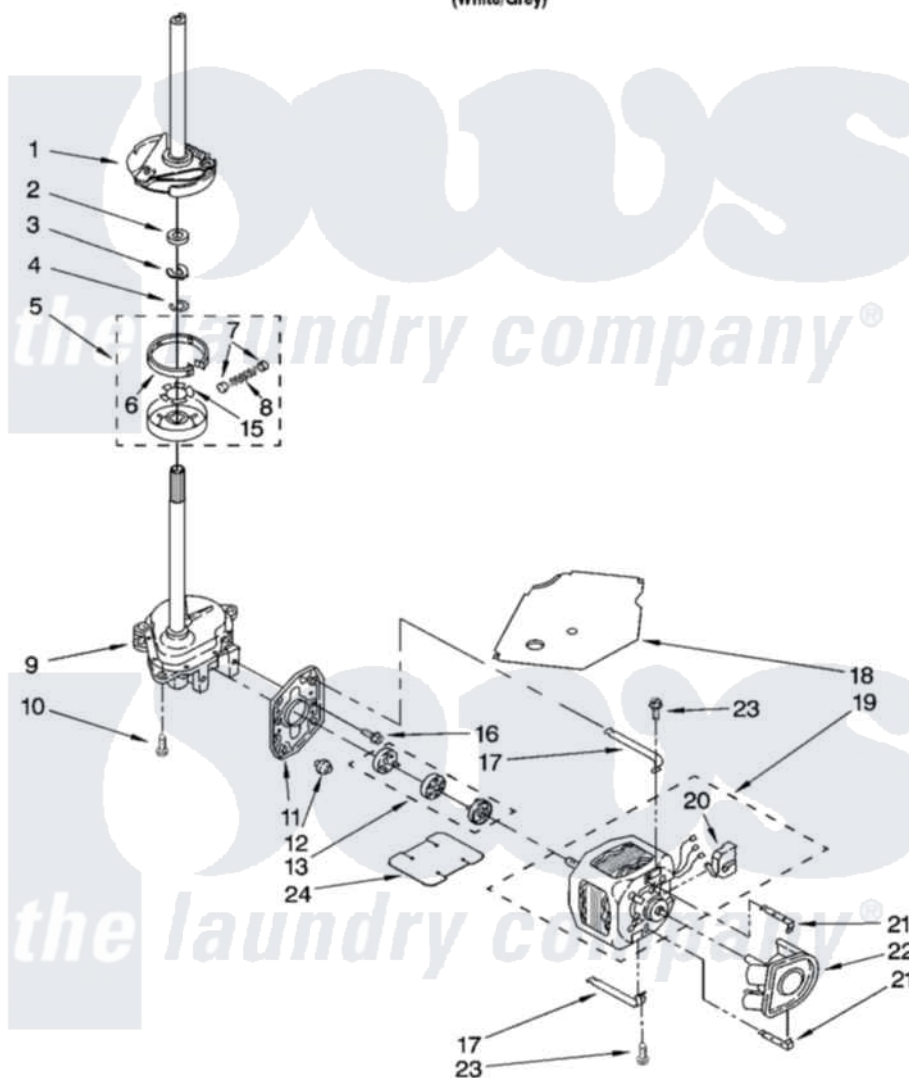

# Whirlpool LSQ9550PW1 05 - BRAKE, CLUTCH, GEARCASE, MOTOR AND PUMP PARTS

## BRAKE, CLUTCH, GEARCASE, MOTOR AND PUMP PARTS

For Model: LSQ9550PW1  
(White/Grey)

8

8180504

Whirlpool [Residential Whirlpool LSQ9550PW1 Washer Parts](#) Parts Diagram 05 - BRAKE, CLUTCH, GEARCASE, MOTOR AND PUMP PARTS  
Click on the part number to view part

Item	Original Part Number	Replaced By	Status	Part Description
1	388952	<a href="#">285792</a>		Basketdrive
2	<a href="#">63292</a>			Washer, Spin Tube Thrust
3	62697	<a href="#">W10080230</a>		Ring, Spin Tube Support
4	63283	<a href="#">285353</a>		Ring
5	3951311	<a href="#">285785</a>		Clutch
6	3951308	<a href="#">285790</a>		Lining
7	<a href="#">62646</a>			Cap, Clutch Spring
8	<a href="#">3946792</a>			Spring And Damper Assembly
9	3360630	<a href="#">3360629</a>		Gearcase
10	3357334	<a href="#">3400516</a>		Screw Anti-Rattle
11	<a href="#">62611</a>			Plate, Motor Mount To Gearcase
12	<a href="#">62691</a>			Grommet, Motor
13	285753	<a href="#">285753A</a>		Coupling
15	<a href="#">3355454</a>			Clip, Main Drive

16	<a href="#">3400516</a>		Screw Anti-Rattle
17	3349637	<a href="#">W10086010</a>	Retainer, Motor
18	<a href="#">3362089</a>		Shield, Tub To Motor
19	8528157	<a href="#">661600</a>	Motor, Main Drive
20	<a href="#">3952056</a>		Switch, Main Drive Motor
21	<a href="#">8546127</a>		Retainer, Pump
22	<a href="#">3363394</a>		Pump
23	3387485	<a href="#">273556</a>	Screw, 10-16 X 5/8
24	<a href="#">3946532</a>		Shield, Motor