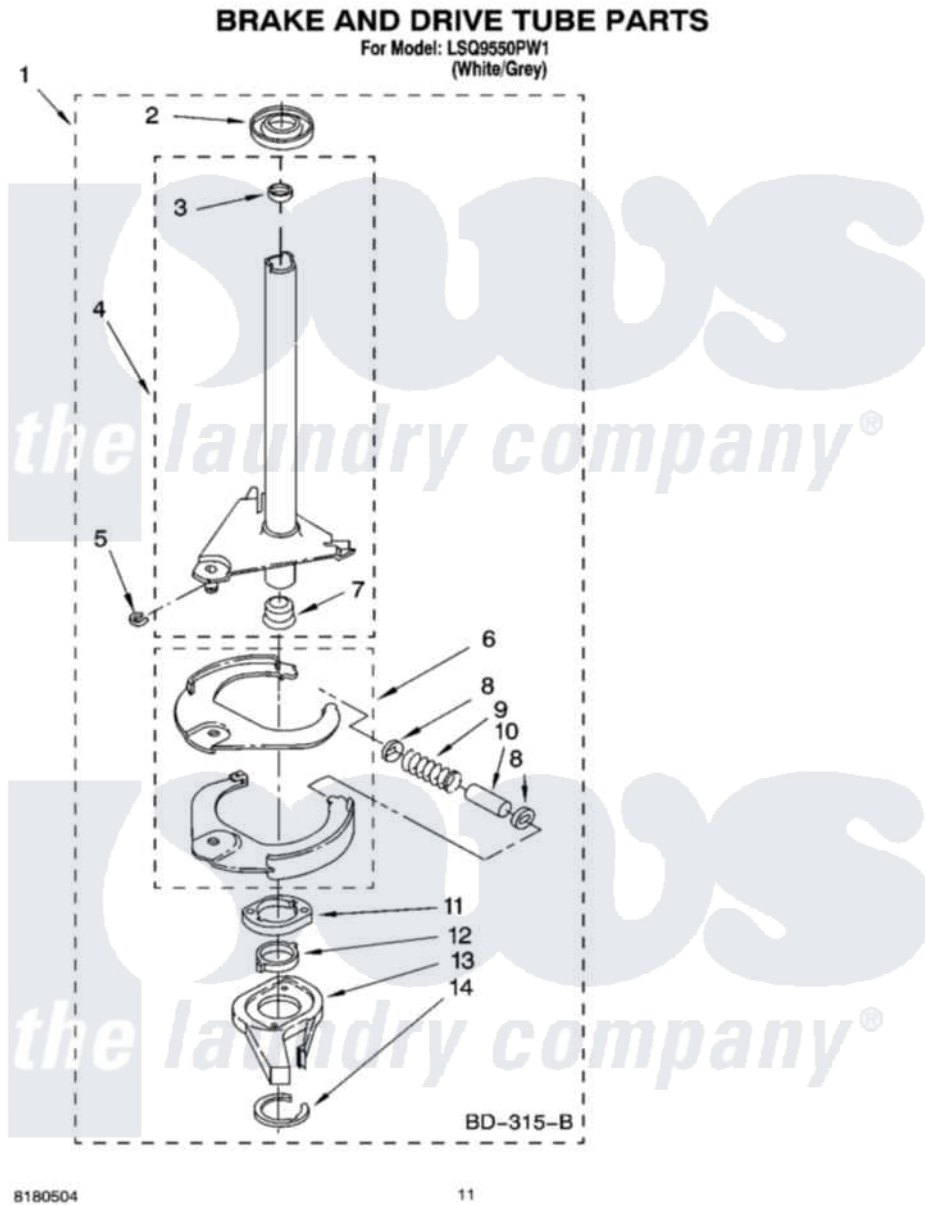

Whirlpool LSQ9550PW1 07 - BRAKE AND DRIVE TUBE PARTS

Whirlpool [Residential Whirlpool LSQ9550PW1 Washer Parts](#) Parts Diagram 07 - BRAKE AND DRIVE TUBE PARTS
Click on the part number to view part

Item	Original Part Number	Replaced By	Status	Part Description
1	388952	285792		Basketdrive
2	62658			Ring, Thrust
3	356427			Seal, Spin Pinion
4	64027	64208		Tube-Spin
5	64035	W10083190		Ring, Retaining
6	64232	285438		Shoe-Brake
7	62703	8546462		"T" Bearing, Spin Tube
8	3353956	285658		Sleeve
9	387806		Not Available	Spring, Brake
10	3355360	285658		Sleeve
11	661516	8546461		Cam, Brake Release
12	63022			Sleeve, Cam
13	64194	285790		Lining
14	90368	W10083200		Ring, Retaining
"	N/A		Not Available	FOLLOWING PARTS NOT ILLUSTRATED
"	285208			Lubricant