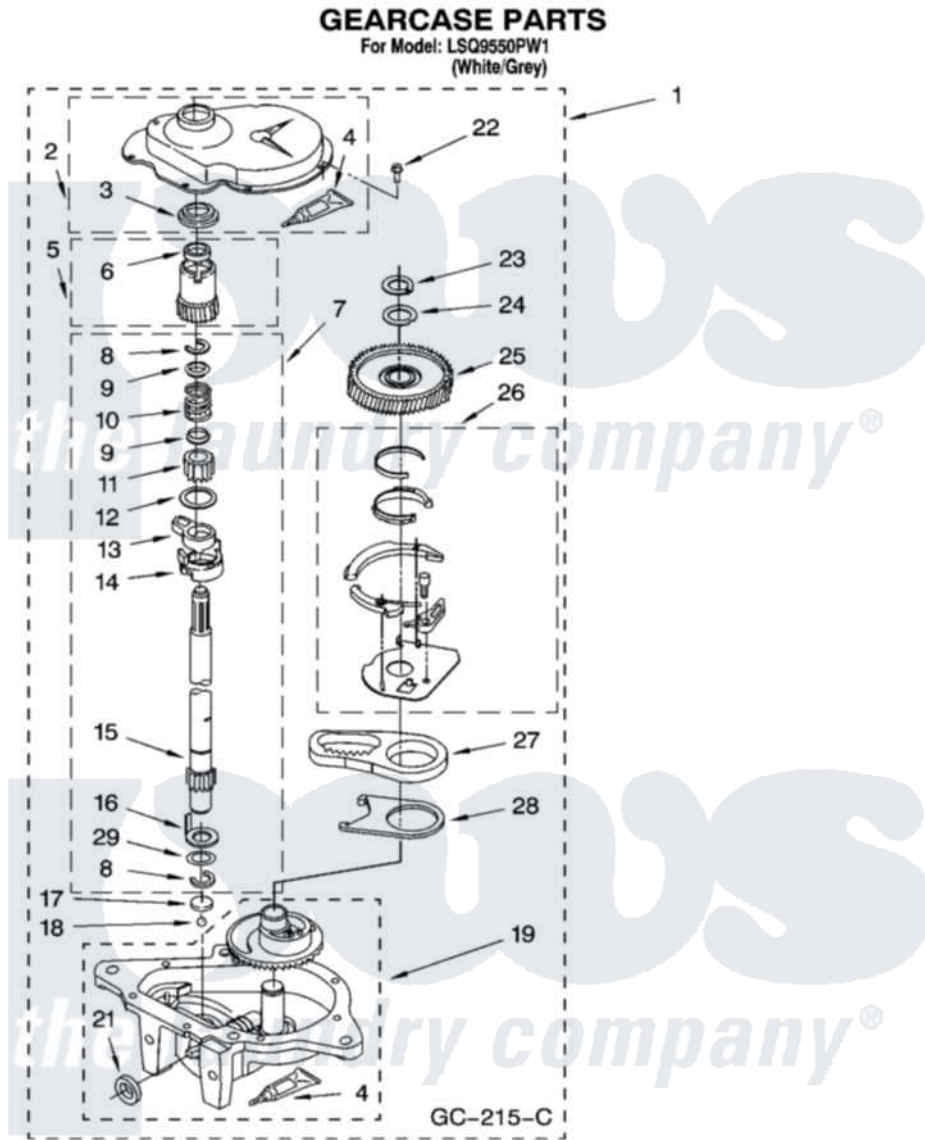

Whirlpool LSQ9550PW1 08 - GEARCASE PARTS

12

8180504

Whirlpool [Residential Whirlpool LSQ9550PW1 Washer Parts](#) Parts Diagram 08 - GEARCASE PARTS
Click on the part number to view part

Item	Original Part Number	Replaced By	Status	Part Description
1	3360630	3360629		Gearcase
2	285202			Cover, Gearcase
3	3349985			Seal, Gearcase Cover
4	285195			Sealer Sealer, Gasket
5	63320	285362		Gear and Pinion
6	356427			Seal, Spin Pinion
7	389387			Shaft, Agitator
8	90369		Not Available	Ring, Retaining (2)
9	62677			Retainer, Spring
10	62676			Spring, Agitator
11	63273	285509		Shaft, Agitator
12	62619			Washer, Agitator Gear
13	62580	285206		Cam-Agitator
14	62581	285206		Cam-Agitator
15	285509			Shaft, Agitator
16	62618			Washer, Cam Thrust

17	16018	285205	Bearing
18	85529	285205	Bearing
19	389230	285515	Gearcase
21	285352		Seal Kit, Thrust Plug
22	3351614		Screw, Gearcase Cover Mounting
23	3362552	285765	Ring-Retr
24	285735	285766	Washer Kit, Thrust
25	62570	285362	Gear and Pinon
26	388253	999516	Shelf-Glas
27	3349296	8546456	Rack, Connecting
28	62621		Actuator, Shift
29	388815		Washer, Intermediate 1 3976263 Miscellaneous Parts Bag 2 3976300 Washer, Inlet Hose 3 3366913 Clamp, Hose