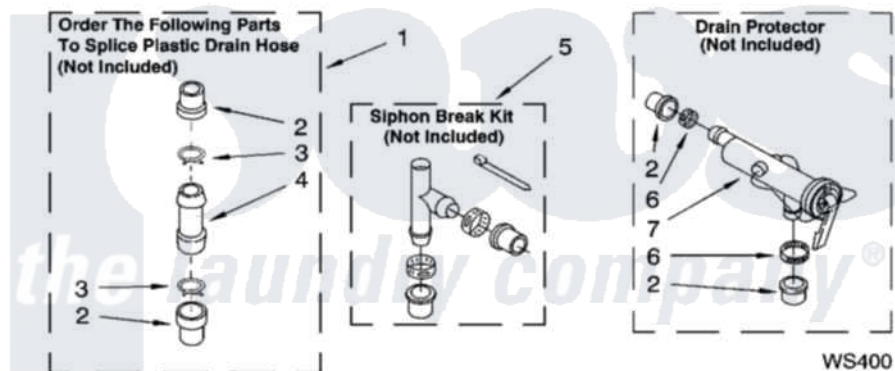

Whirlpool LSQ9550PW1 09 - WATER SYSTEM PARTS, MISCELLANEOUS PARTS, OPTIONAL PARTS (NOT INCLUDED)

WATER SYSTEM PARTS

For Model: LSQ9550PW1
(White/Grey)

8180504

13

Whirlpool [Residential Whirlpool LSQ9550PW1 Washer Parts](#) Parts Diagram 09 - WATER SYSTEM PARTS, MISCELLANEOUS PARTS, OPTIONAL PARTS (NOT INCLUDED)

[Click on the part number to view part](#)

Item	Original Part Number	Replaced By	Status	Part Description
1	285442			Water System Parts
2	285321			Water System Parts
3	370447	285655		Clamp, Hose
4	16272			Connector, Straight
5	285320			Water System Parts
6	65349	285655		Clamp, Hose
7	367031			Water System Parts
1	3976263	285654		Parts-Misc
2	3976300	16123		Washer Inlet-Hose Miscellaneous Parts Must be Ordered Separately.
3	3366912	356138		Clamp, Hose
4	3359452			Nut, Lock
5	389102	W10001130		Foot, Leveling
6	3366913	3357331		Clamp, Drain