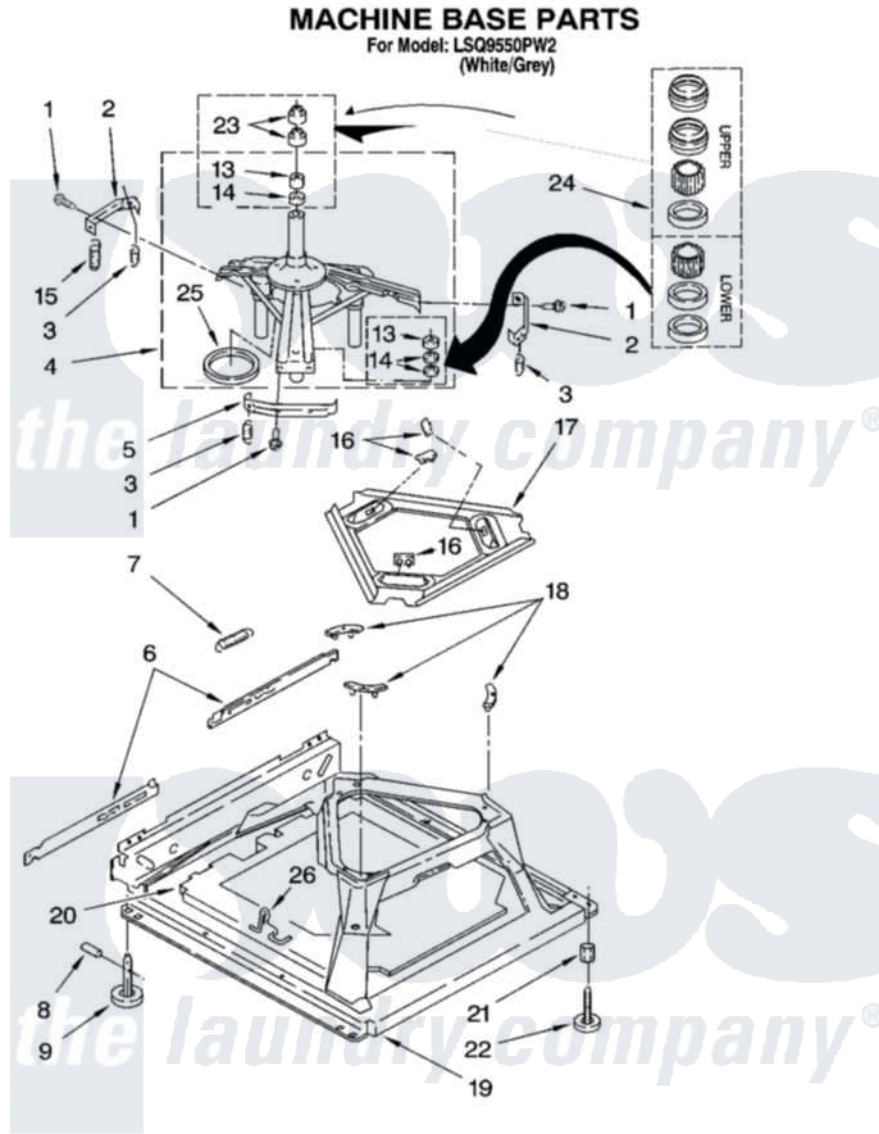

# Whirlpool LSQ9550PW2 04 - MACHINE BASE PARTS

8180569

7

Whirlpool [Residential Whirlpool LSQ9550PW2 Washer Parts](#) Parts Diagram 04 - MACHINE BASE PARTS  
 Click on the part number to view part

Item	Original Part Number	Replaced By	Status	Part Description
1	<a href="#">3400076</a>			Screw, Bracket Mounting
2	<a href="#">64067</a>			Bracket, Spring Outer
3	<a href="#">63907</a>			Spring, Suspension
4	3362087	<a href="#">280184</a>		Support
5	<a href="#">64065</a>			Bracket, Spring Outer
6	<a href="#">63466</a>			Link, Leveling Mechanism
7	62597	<a href="#">8316845</a>		Spring
8	<a href="#">62837</a>			Pin, Knurled
9	62596	<a href="#">285244</a>		Feet-Leveling
13	3347047	<a href="#">8546455</a>		Bearing, Centerpost
14	357409	<a href="#">359449</a>		Seal, Agitator Shaft
15	388492	<a href="#">W10250667</a>		Spring, Counterweight
16	62568	<a href="#">285219</a>		Pad
17	<a href="#">3946509</a>			Plate, Suspension
18	3363660	<a href="#">285744</a>		Pad
19	3946512	<a href="#">285771</a>		Base

20	<a href="#">8544816</a>		Absorber, Sound
21	<a href="#">3359452</a>		Nut, Lock
22	389102	<a href="#">W10001130</a>	Foot, Leveling
23	356934	<a href="#">8577376</a>	Seal, Centerpost
24	<a href="#">285203</a>		Centerpost Bearing Kit
25	<a href="#">63134</a>		Ring, Sound Deadening
26	63806	<a href="#">W10145155</a>	Retainer, Suspension Spring