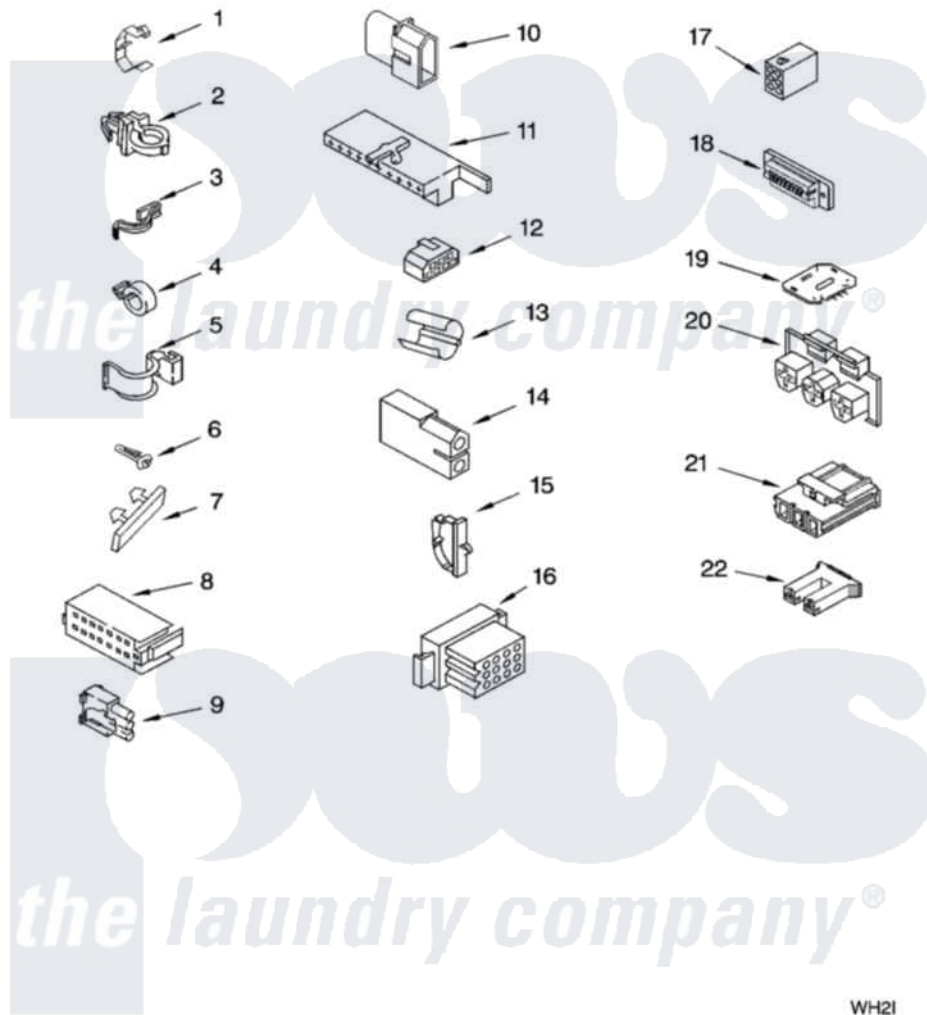

Whirlpool LSQ9550PW2 06 - WIRING HARNESS PARTS

WIRING HARNESS PARTS

For Model: LSQ9550PW2
(White/Grey)

WH21

8180569

9

Whirlpool [Residential Whirlpool LSQ9550PW2 Washer Parts](#) Parts Diagram 06 - WIRING HARNESS PARTS
Click on the part number to view part

Item	Original Part Number	Replaced By	Status	Part Description
1	3349557			Retainer, Harness
2	388498		Not Available	Clip, Harness
3	3347812	8528351		Clip
4	3352501	8559320		Restraint, Hose
5	90016			Clip, Pressure Switch Hose
6	3390496	8281256		Clip, Harness
7	389379			Retainer, Side To Feature Panel
8	3948614			Disconnect Block
"	352089			Timer, Block Disconnect
9	62889			Receptacle, Terminal
10	353424			Plug, Terminal
11	62505			Block, Disconnect
12	3347243			Block, Disconnect
13	63523			Harness, Protector
14	717252			Receptacle, Terminal
15	3352944			Clip, Harness

16	3390423	Not Available	Block, Disconnect (12-Way) (Timer) (Use Term. 94613)
17	3347730	Not Available	Receptacle, (6-Way) (Use Term. 94613)
18	3349494		Connector, Etc
19	3407125	3955728	Control, Etc
20	3948617	2172937	Connector
21	3360056		Connector
22	3354925		Block, Connector
"	3354926		Block, Connector