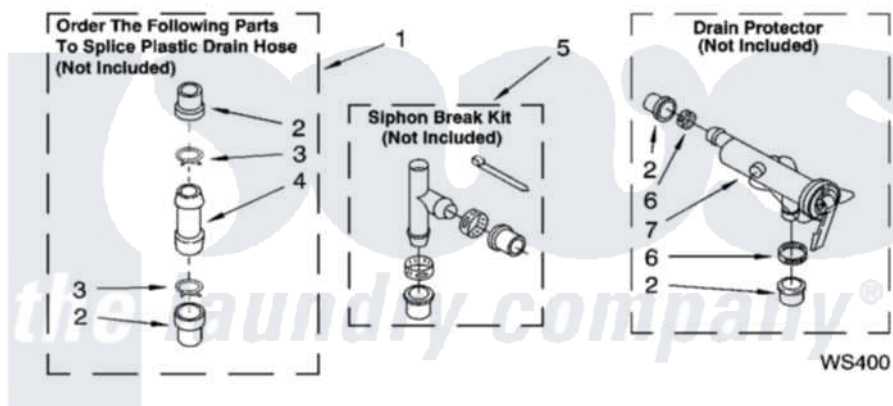

WATER SYSTEM PARTS

For Model: LSQ9550PW3
(White/Grey)

8180657

13

Whirlpool [Residential Whirlpool LSQ9550PW3 Washer Parts](#) Parts Diagram 09 - WATER SYSTEM PARTS

[Click on the part number to view part](#)

Item	Original Part Number	Replaced By	Status	Part Description
1	285442			Water System Parts
2	285321			Water System Parts
3	370447	285655		Clamp, Hose
4	16272			Connector, Straight
5	285320			Water System Parts
6	65349	285655		Clamp, Hose
7	367031			Water System Parts