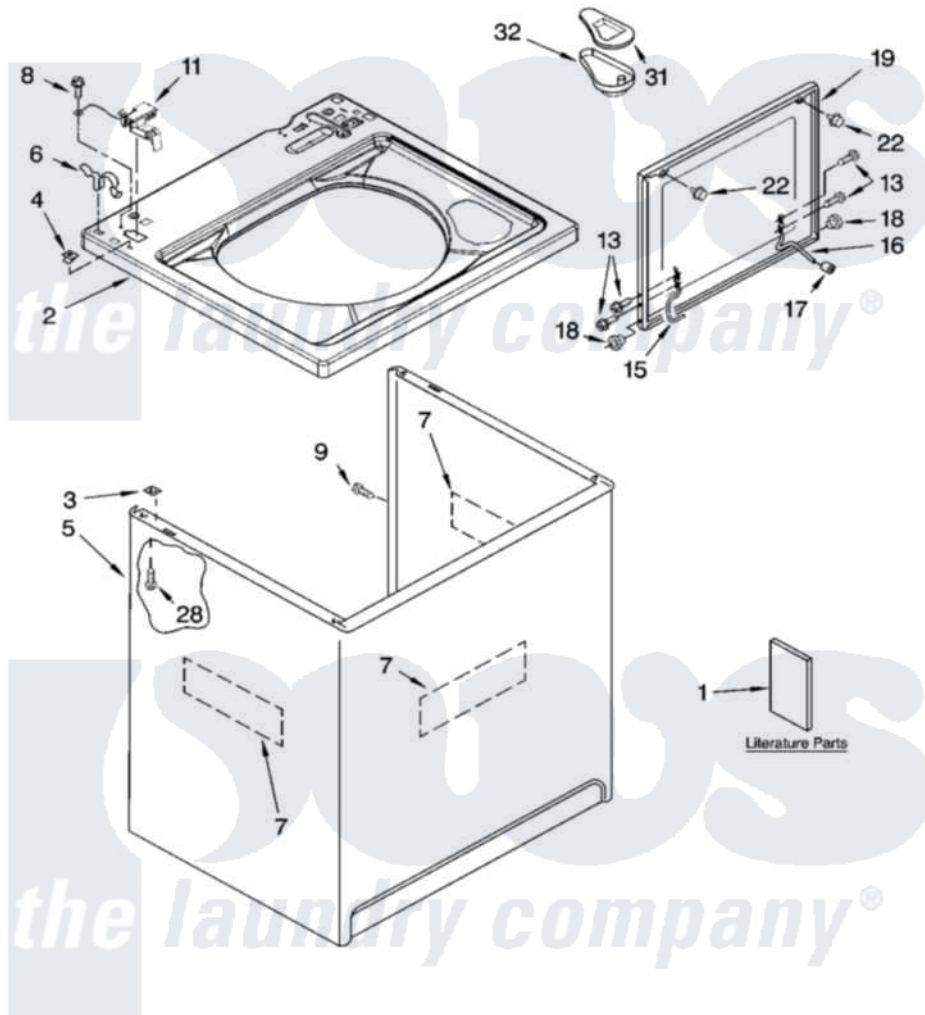

# Whirlpool LSQ9560PW1 01 - TOP AND CABINET PARTS

## TOP AND CABINET PARTS

For Model: LSQ9560PW1  
(White/Grey)

AUTOMATIC  
WASHER

8-04 Litho in U.S.A. (drd)

1

Part No. 8180505

Whirlpool [Residential Whirlpool LSQ9560PW1 Washer Parts](#) Parts Diagram 01 - TOP AND CABINET PARTS

[Click on the part number to view part](#)

Item	Original Part Number	Replaced By	Status	Part Description
1	3956025		Not Available	Installation Instructions
"	3955907		Not Available	Feature Sheet
"	3955869		Not Available	Use & Care Guide
"	3956916		Not Available	Energy Guide
"	8564019		Not Available	Wiring Diagram
"	N/A		Not Available	Following May Be Purchased DO-IT-YOURSELF REPAIR MANUALS
"	<a href="#">4313896</a>			Do-It-Yourself Repair Manuals
2	8543451	<a href="#">8543447</a>		Top
3	62750			Spacer, Cabinet To Top (4)
4	<a href="#">357213</a>			Nut, Push-In
5	<a href="#">63424</a>			Cabinet
6	<a href="#">62780</a>			Clip, Top And Cabinet And Rear Panel
7	<a href="#">3976348</a>			Absorber, Sound
8	<a href="#">3351614</a>			Screw, Gearcase Cover Mounting

9	3357011	<a href="#">308685</a>	Side Trim )
11	<a href="#">8318084</a>		Switch, Lid
13	355274	<a href="#">W10119828</a>	Screw, Lid Hinge Mounting
15	8559336	<a href="#">W10225136</a>	Hinge 7 Pad Assembly
16	<a href="#">54583</a>		Hinge, Lid
17	<a href="#">19119</a>		Bumper, Lid Hinge
18	<a href="#">8319539</a>		Bearing, Lid Hinge
19	8558398	<a href="#">W10193861</a>	Lid
22	<a href="#">9724509</a>		Bumper, Lid
28	<a href="#">3390631</a>		Screw, 10-16 X 3/8
31	<a href="#">3955788</a>		Cover, Dispenser
32	<a href="#">8519517</a>		Dispenser, Bleach