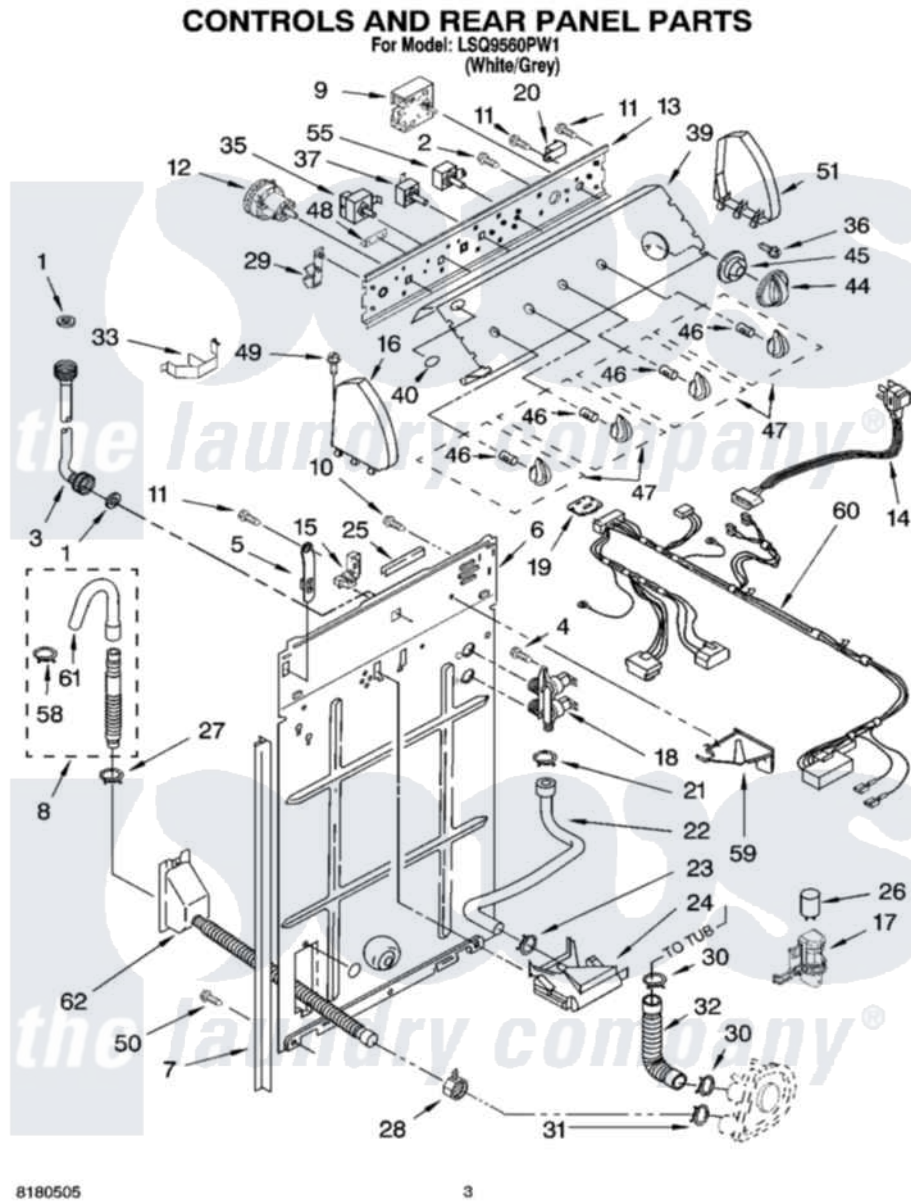

# Whirlpool LSQ9560PW1 02 - CONTROLS AND REAR PANEL PARTS

Whirlpool Residential Whirlpool LSQ9560PW1 Washer Parts Parts Diagram 02 - CONTROLS AND REAR PANEL PARTS

Click on the part number to view part

Item	Original Part Number	Replaced By	Status	Part Description
1	3976300	<a href="#">16123</a>		Washer Inlet-Hose Miscellaneous Parts Must be Ordered Separately.
2	<a href="#">3400073</a>			Screw, Ground
3	3949374	<a href="#">89503</a>		Hose-Inlet
"	3949375	<a href="#">89503</a>		Hose-Inlet
4	<a href="#">9740848</a>			Screw, Mixing Valve Mounting
5	8318255	<a href="#">8568314</a>		Strap, Console
6	<a href="#">3357978</a>			Panel, Rear
7	<a href="#">62747</a>			Pad, Rear Panel
8	3951609	<a href="#">285664</a>		Hose
"	661577	<a href="#">285666</a>		Hose
"	3357090	<a href="#">285702</a>		Hose
9	<a href="#">8557301</a>			Timer, Control
10	<a href="#">3351614</a>			Screw, Gearcase Cover Mounting
11	<a href="#">00767</a>			Screw, 8A X 3/8 HeX Washer