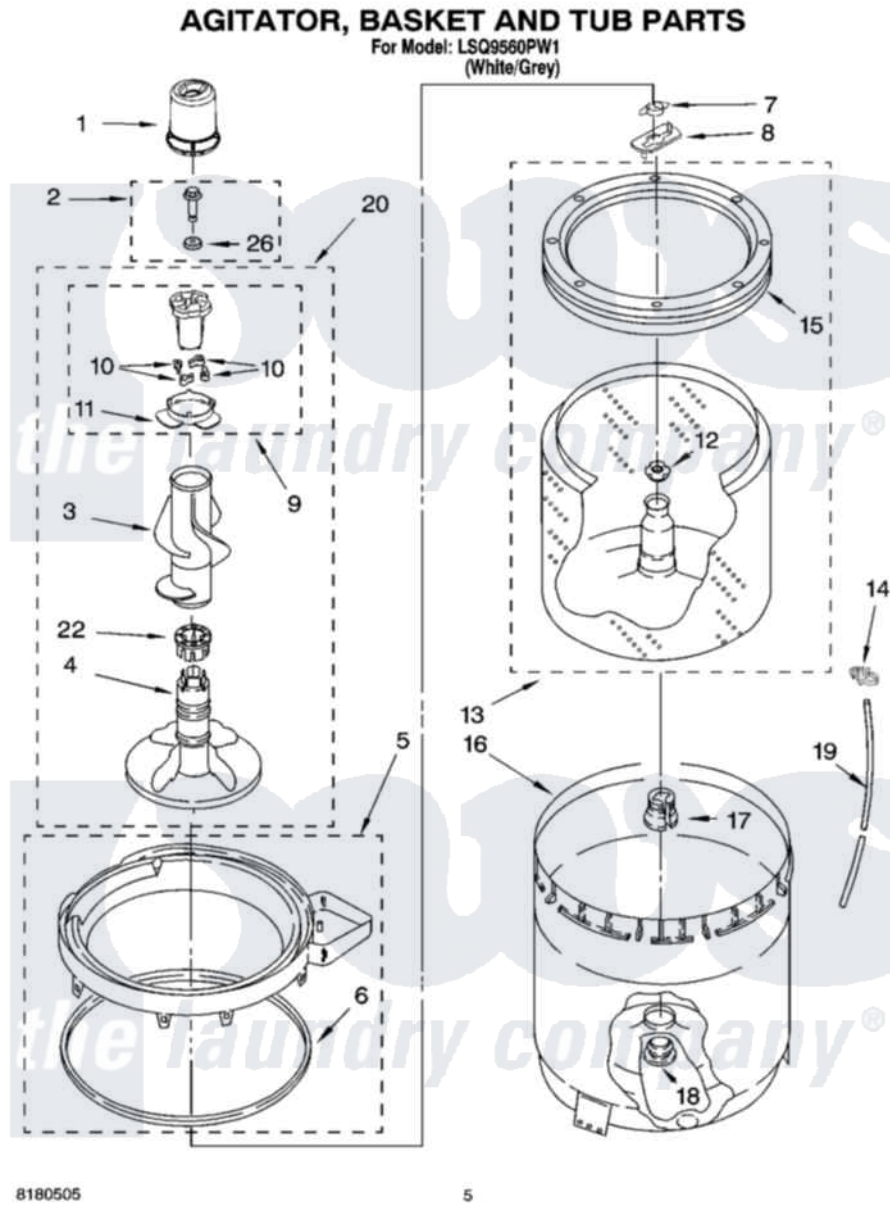

Whirlpool LSQ9560PW1 03 - AGITATOR, BASKET AND TUB PARTS

Whirlpool [Residential Whirlpool LSQ9560PW1 Washer Parts](#) Parts Diagram 03 - AGITATOR, BASKET AND TUB PARTS

[Click on the part number to view part](#)

| Item | Original Part Number | Replaced By | Status | Part Description |
|------|-------------------------|---------------------------|--------|-----------------------------|
| 1 | 8559760 | | | Dispenser, Fabric Softener |
| 2 | 358237 | | | Screw And Washer |
| 3 | 389141 | 3360824 | | Auger, Agitator |
| 4 | 389386 | | | Agitator |
| 5 | 8528150 | W10445870 | | Ring-Tub |
| 6 | 3976308 | | | Gasket, Tub Ring |
| 7 | 3354845 | | | Clip, Agitator |
| 8 | 3355921 | 8543666 | | Washer, Agitator |
| 9 | 3363662 | 285748 | | Cam-Agitator |
| 10 | 3366877 | 80040 | | Dog-Agitator |
| 11 | 3363661 | | | Bearing, Driven Cam |
| 12 | 21366 | | | Nut, Spanner |
| 13 | 8526016 | W10389328 | | Clothes Container, Assembly |
| 14 | 2219077 | | | Clip, Pressure Switch Hose |
| 15 | 8519788 | 387240 | | Ring, Balance |
| 16 | 63849 | | | Strain Relief, Power Cord |

| | | | |
|----|-------------------------|------------------------|-------------------------|
| 17 | 389140 | | Tub Block, Basket Drive |
| 18 | 383727 | | Gasket, Centerpodt |
| 19 | 3347780 | 353244 | Hose, Pressure Switch |
| 20 | 3347674 | 285727 | Agitator |
| 22 | 3350389 | 285587 | Washer |
| 26 | 3949550 | | Washer |