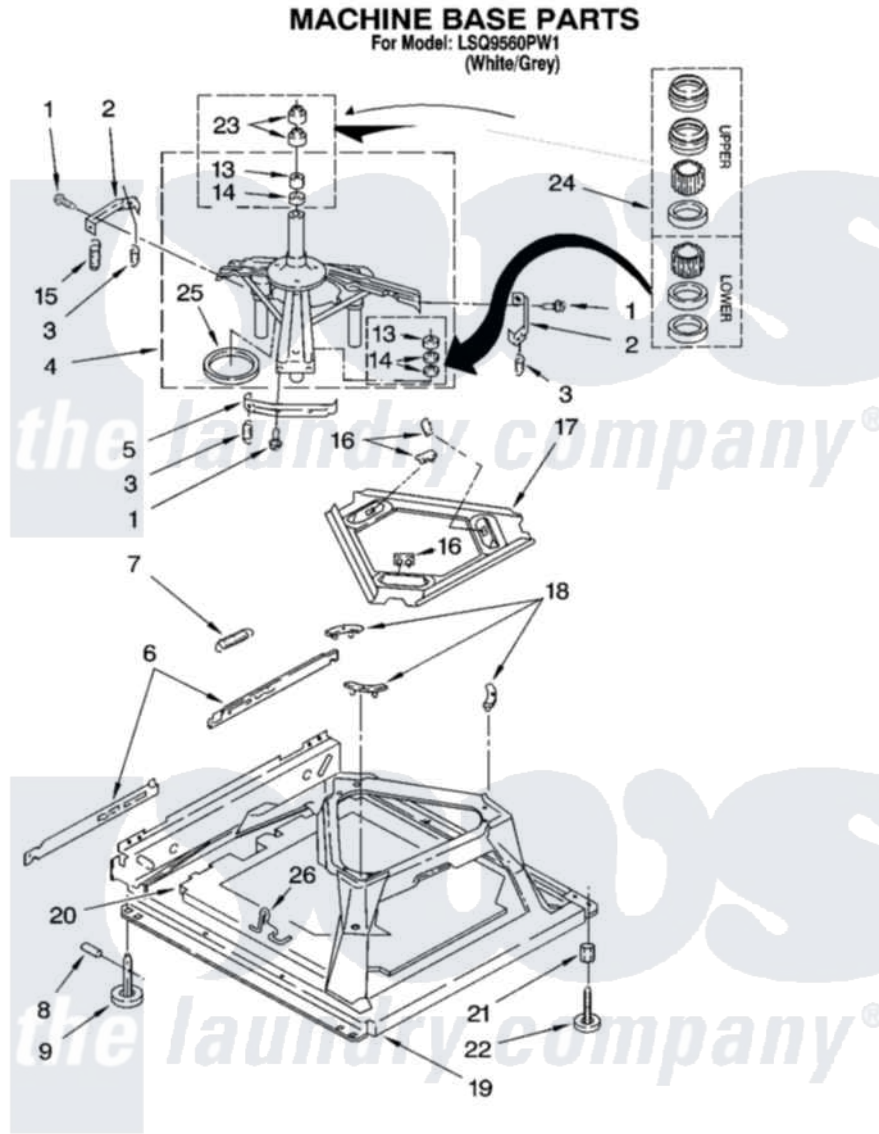

Whirlpool LSQ9560PW1 04 - MACHINE BASE PARTS

8180505

7

Whirlpool [Residential Whirlpool LSQ9560PW1 Washer Parts](#) Parts Diagram 04 - MACHINE BASE PARTS
 Click on the part number to view part

Item	Original Part Number	Replaced By	Status	Part Description
1	3400076			Screw, Bracket Mounting
2	64067			Bracket, Spring Outer
3	63907			Spring, Suspension
4	3362087	280184		Support
5	64065			Bracket, Spring Outer
6	63466			Link, Leveling Mechanism
7	62597	8316845		Spring
8	62837			Pin, Knurled
9	62596	285244		Feet-Leveling
13	3347047	8546455		Bearing, Centerpost
14	357409	359449		Seal, Agitator Shaft
15	388492	W10250667		Spring, Counterweight
16	62568	285219		Pad
17	3946509			Plate, Suspension
18	3363660	285744		Pad
19	3946512	285771		Base

20	8544816		Absorber, Sound
21	3359452		Nut, Lock
22	389102	W10001130	Foot, Leveling
23	356934	8577376	Seal, Centerpost
24	285203		Centerpost Bearing Kit
25	63134		Ring, Sound Deadening
26	63806	W10145155	Retainer, Suspension Spring