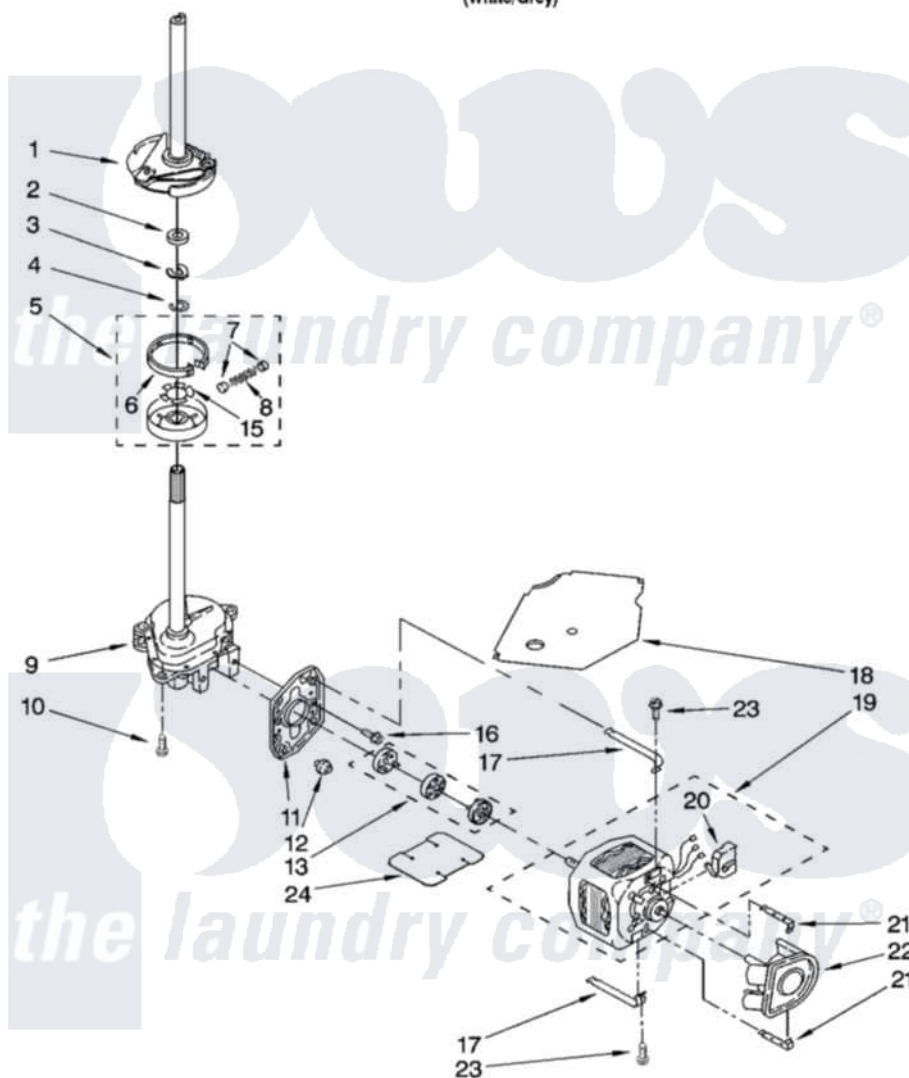

Whirlpool LSQ9560PW1 05 - BRAKE, CLUTCH, GEARCASE, MOTOR AND PUMP PARTS

BRAKE, CLUTCH, GEARCASE, MOTOR AND PUMP PARTS

For Model: LSQ9560PW1
(White/Grey)

8

8180505

Whirlpool [Residential Whirlpool LSQ9560PW1 Washer Parts](#) Parts Diagram 05 - BRAKE, CLUTCH, GEARCASE, MOTOR AND PUMP PARTS

[Click on the part number to view part](#)

Item	Original Part Number	Replaced By	Status	Part Description
1	388952	285792		Basketdrive
2	63292			Washer, Spin Tube Thrust
3	62697	W10080230		Ring, Spin Tube Support
4	63283	285353		Ring
5	3951311	285785		Clutch
6	3951308	285790		Lining
7	62646			Cap, Clutch Spring
8	3946792			Spring And Damper Assembly
9	3360630	3360629		Gearcase
10	3357334	3400516		Screw Anti-Rattle
11	62611			Plate, Motor Mount To Gearcase
12	62691			Grommet, Motor
13	285753	285753A		Coupling
15	3355454			Clip, Main Drive

16	3400516		Screw Anti-Rattle
17	3349637	W10086010	Retainer, Motor
18	3362089		Shield, Tub To Motor
19	8528157	661600	Motor, Main Drive
20	3952056		Switch, Main Drive Motor
21	8546127		Retainer, Pump
22	3363394		Pump
23	3387485	273556	Screw, 10-16 X 5/8
24	3946532		Shield, Motor