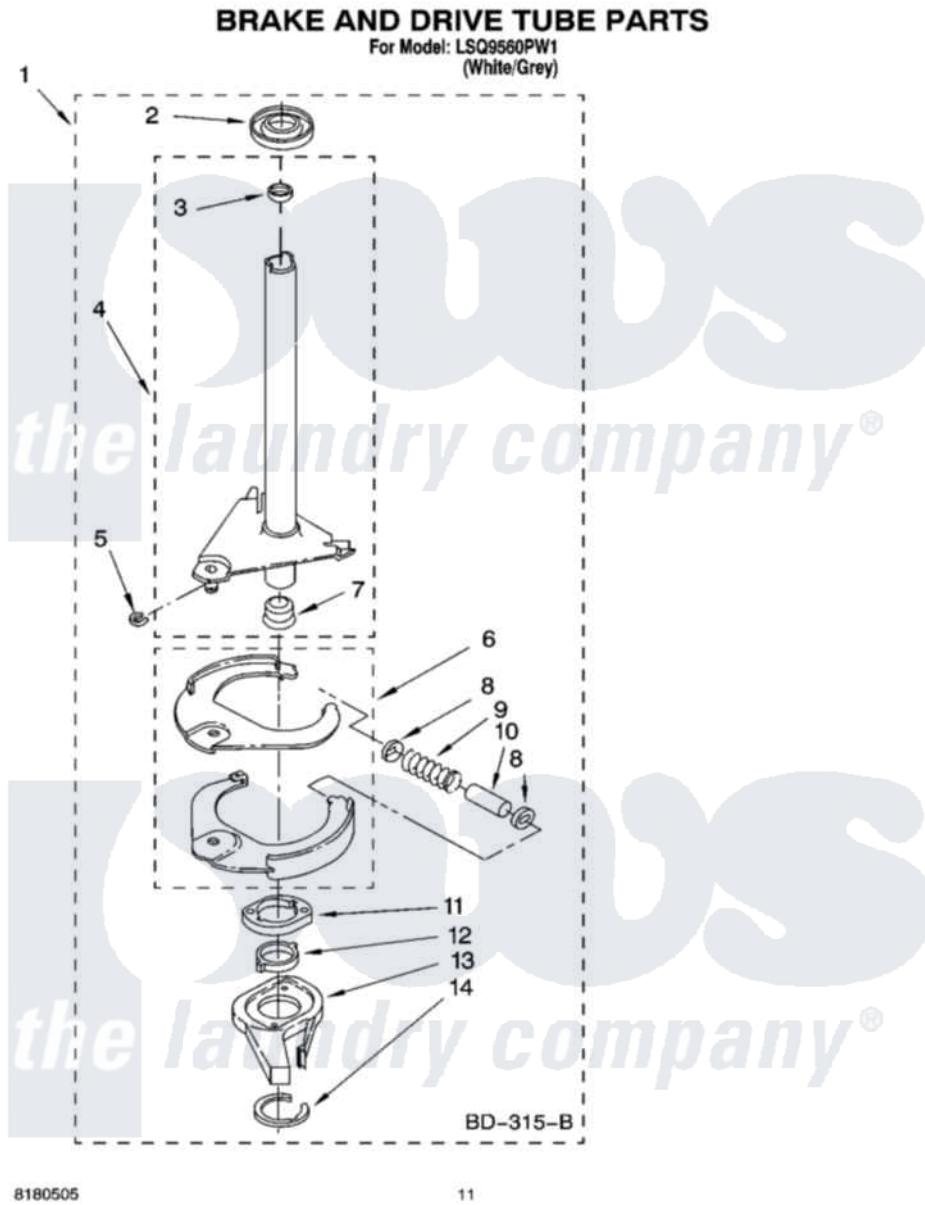

Whirlpool LSQ9560PW1 07 - BRAKE AND DRIVE TUBE PARTS

Whirlpool [Residential Whirlpool LSQ9560PW1 Washer Parts](#) Parts Diagram 07 - BRAKE AND DRIVE TUBE PARTS
Click on the part number to view part

Item	Original Part Number	Replaced By	Status	Part Description
1	388952	285792		Basketdrive
2	62658			Ring, Thrust
3	356427			Seal, Spin Pinion
4	64027	64208		Tube-Spin
5	64035	W10083190		Ring, Retaining
6	64232	285438		Shoe-Brake
7	62703	8546462		"T" Bearing, Spin Tube
8	3353956	285658		Sleeve
9	387806		Not Available	Spring, Brake
10	3355360	285658		Sleeve
11	661516	8546461		Cam, Brake Release
12	63022			Sleeve, Cam
13	64194	285790		Lining
14	90368	W10083200		Ring, Retaining
"	N/A		Not Available	FOLLOWING PARTS NOT ILLUSTRATED
"	285208			Lubricant