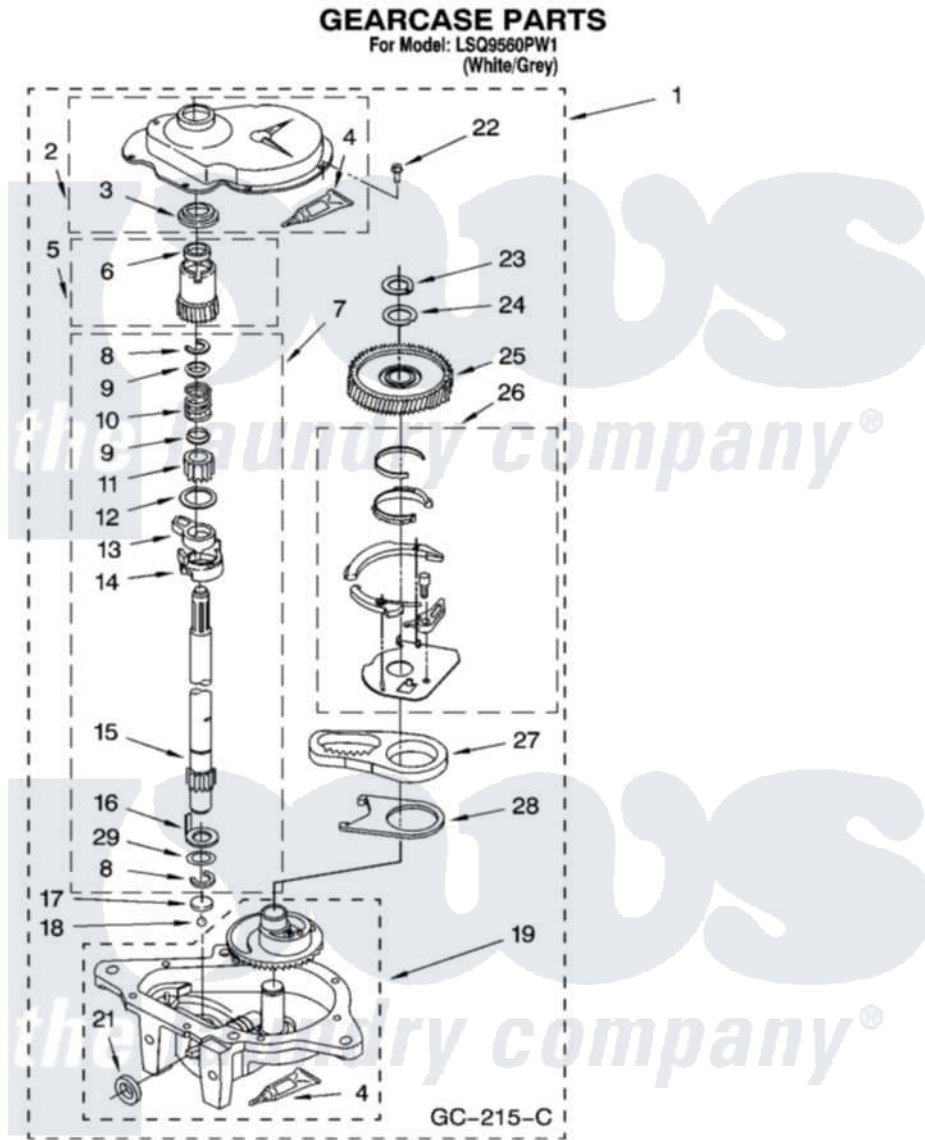

# Whirlpool LSQ9560PW1 08 - GEARCASE PARTS

12

8180505

Whirlpool [Residential Whirlpool LSQ9560PW1 Washer Parts](#) Parts Diagram 08 - GEARCASE PARTS  
Click on the part number to view part

Item	Original Part Number	Replaced By	Status	Part Description
1	3360630	<a href="#">3360629</a>		Gearcase
2	<a href="#">285202</a>			Cover, Gearcase
3	<a href="#">3349985</a>			Seal, Gearcase Cover
4	<a href="#">285195</a>			Sealer Sealer, Gasket
5	63320	<a href="#">285362</a>		Gear and Pinion
6	<a href="#">356427</a>			Seal, Spin Pinion
7	<a href="#">389387</a>			Shaft, Agitator
8	90369		Not Available	Ring, Retaining (2)
9	<a href="#">62677</a>			Retainer, Spring
10	<a href="#">62676</a>			Spring, Agitator
11	63273	<a href="#">285509</a>		Shaft, Agitator
12	<a href="#">62619</a>			Washer, Agitator Gear
13	62580	<a href="#">285206</a>		Cam-Agitator
14	62581	<a href="#">285206</a>		Cam-Agitator
15	<a href="#">285509</a>			Shaft, Agitator
16	<a href="#">62618</a>			Washer, Cam Thrust

17	16018	<a href="#">285205</a>	Bearing
18	85529	<a href="#">285205</a>	Bearing
19	389230	<a href="#">285515</a>	Gearcase
21	<a href="#">285352</a>		Seal Kit, Thrust Plug
22	<a href="#">3351614</a>		Screw, Gearcase Cover Mounting
23	3362552	<a href="#">285765</a>	Ring-Retr
24	285735	<a href="#">285766</a>	Washer Kit, Thrust
25	62570	<a href="#">285362</a>	Gear and Pinon
26	388253	<a href="#">999516</a>	Shelf-Glas
27	3349296	<a href="#">8546456</a>	Rack, Connecting
28	<a href="#">62621</a>		Actuator, Shift
29	<a href="#">388815</a>		Washer, Intermediate 1 3976263 Miscellaneous Parts Bag 2 3976300 Washer, Inlet Hose 3 3366913 Clamp, Hose