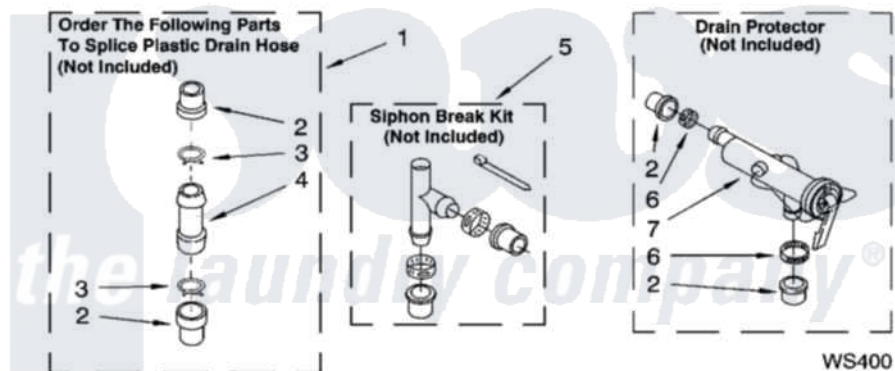

Whirlpool LSQ9560PW1 09 - WATER SYSTEM PARTS, MISCELLANEOUS PARTS, OPTIONAL PARTS (NOT INCLUDED)

WATER SYSTEM PARTS

For Model: LSQ9560PW1
(White/Grey)

8180505

13

Whirlpool [Residential Whirlpool LSQ9560PW1 Washer Parts](#) Parts Diagram 09 - WATER SYSTEM PARTS, MISCELLANEOUS PARTS, OPTIONAL PARTS (NOT INCLUDED)
Click on the part number to view part

Item	Original Part Number	Replaced By	Status	Part Description
1	285442			Water System Parts
2	285321			Water System Parts
3	370447	285655		Clamp, Hose
4	16272			Connector, Straight
5	285320			Water System Parts
6	65349	285655		Clamp, Hose
7	367031			Water System Parts
1	3976263	285654		Parts-Misc
2	3976300	16123		Washer Inlet-Hose Miscellaneous Parts Must be Ordered Separately.
3	3366912	356138		Clamp, Hose
4	3359452			Nut, Lock
5	3366913	3357331		Clamp, Drain
6	389102	W10001130		Foot, Leveling