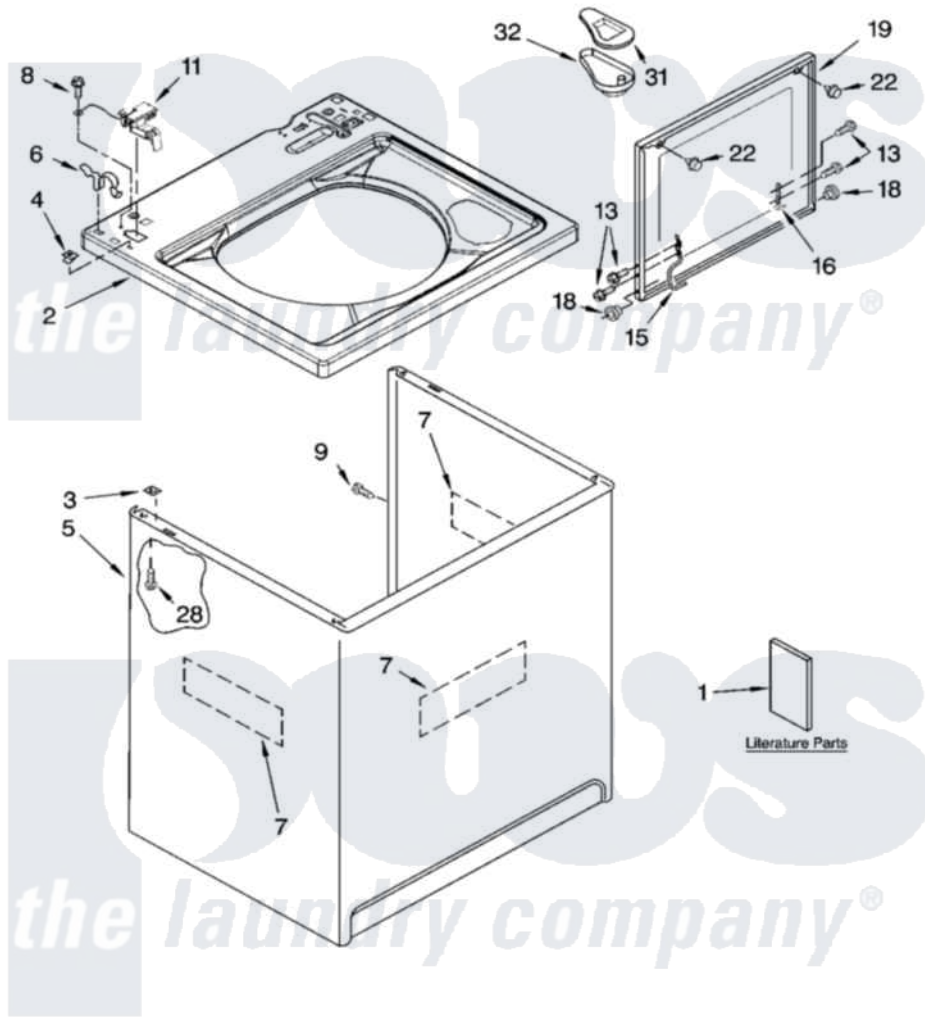

Whirlpool LSQ9560PW3 01 - TOP AND CABINET PARTS

TOP AND CABINET PARTS

For Model: LSQ9560PW3
(White/Grey)

AUTOMATIC
WASHER

5-05 Litho in U.S.A. (dtd)

1

Part No. 8180658

Whirlpool [Residential Whirlpool LSQ9560PW3 Washer Parts](#) Parts Diagram 01 - TOP AND CABINET PARTS

[Click on the part number to view part](#)

Item	Original Part Number	Replaced By	Status	Part Description
1	3957165		Not Available	Installation Instructions
"	3955907		Not Available	Feature Sheet
"	3955869		Not Available	Use & Care Guide
"	3957350		Not Available	Energy Guide
"	8566203		Not Available	Wiring Diagram
"	BLANK		Not Available	Following May Be Purchased DO-IT-YOURSELF REPAIR MANUALS
"	4313896			Do-It-Yourself Repair Manuals
2	8543451	8543447		Top
3	62750			Spacer, Cabinet To Top (4)
4	357213			Nut, Push-In
5	63424			Cabinet
6	62780			Clip, Top And Cabinet And Rear Panel
7	3976348			Absorber, Sound
8	3351614			Screw, Gearcase Cover Mounting

9	3357011	308685	Side Trim)
11	8318084		Switch, Lid
13	355274	W10119828	Screw, Lid Hinge Mounting
15	8559336	W10225136	Hinge 7 Pad Assembly
16	91770		Hinge, Lid
18	8319539		Bearing, Lid Hinge
19	8558398	W10193861	Lid
22	9724509		Bumper, Lid
28	3390631		Screw, 10-16 X 3/8
31	3955788		Cover, Dispenser
32	8519517		Dispenser, Bleach