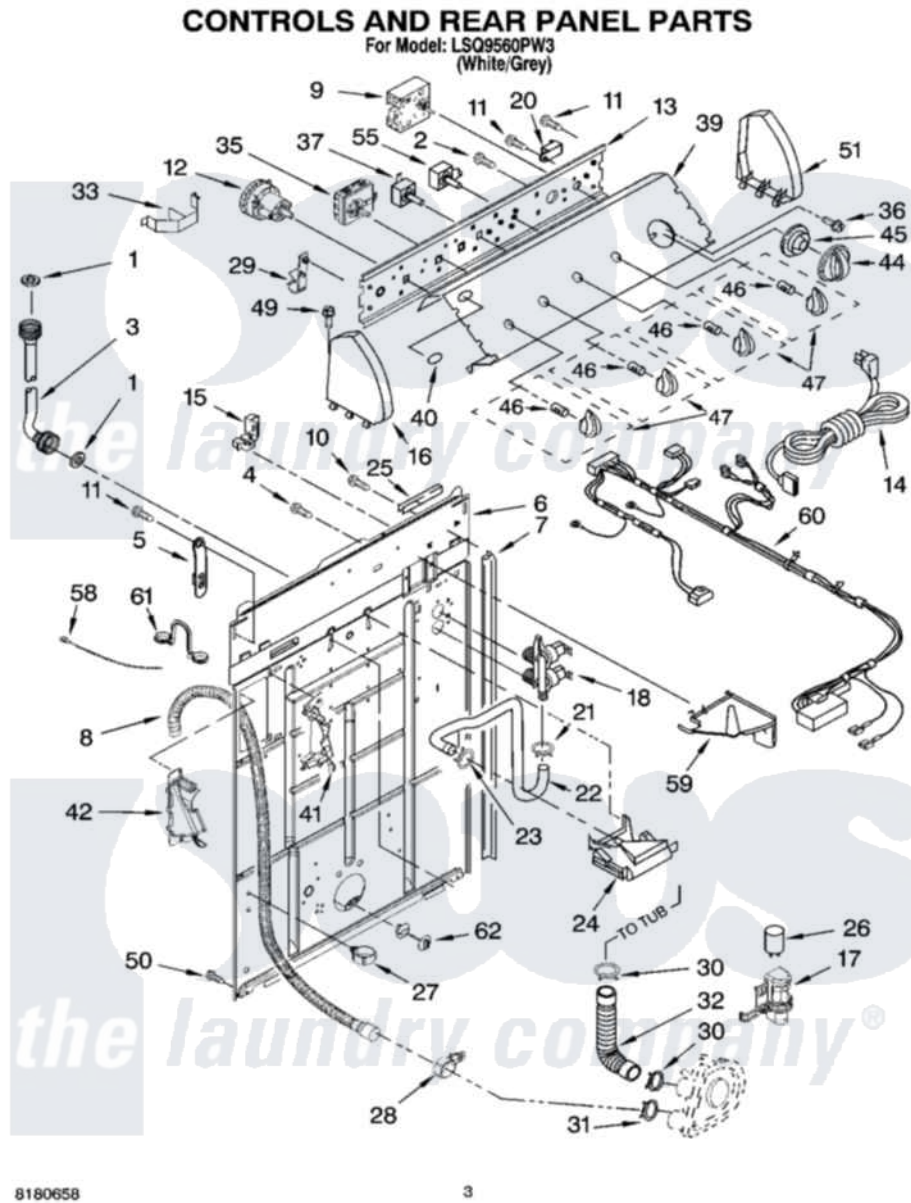

Whirlpool LSQ9560PW3 02 - CONTROLS AND REAR PANEL PARTS

Whirlpool [Residential Whirlpool LSQ9560PW3 Washer Parts](#) Parts Diagram 02 - CONTROLS AND REAR PANEL PARTS

[Click on the part number to view part](#)

Item	Original Part Number	Replaced By	Status	Part Description
1	3976300	16123		Washer Inlet-Hose Miscellaneous Parts Must be Ordered Separately.
2	3400073			Screw, Ground
3	8571377	89503		Hose-Inlet
"	8571378	89503		Hose-Inlet
4	9740848			Screw, Mixing Valve Mounting
5	8568314			Strap, Console
6	8318015			Panel, Rear
7	62747			Pad, Rear Panel
8	8559373	W10096921		Drain Hose Assembly
9	8557301			Timer, Control
10	3351614			Screw, Gearcase Cover Mounting
11	90767			Screw, 8A X 3/8 HeX Washer Head Tapping
12	3366846	W10335056		Switch-WL

13	8544893		Bracket, Control
14	661661	285800	Cord-Power
15	3952821	285777	Relief-Str
16	8271365	279962	Endcap
17	8318046		Clip, Capacitor
18	3979347	3979346	Valve, Water Inlet And Thermistor Assembly
20	694419		Mini-Buzzer
21	301958	596669	Clamp, Manifold
22	8317974	8317926	Hose, Vacuum Break
23	370450	596669	Clamp, Manifold
24	387606	3360977	Break-Vac
25	303294	3367669	Protector, Edge
26	661606	8572717	Capacitor, Motor Start
27	8541667		Clamp, Hose
28	8541668		Clamp, Hose
29	8317975		Restraint, Harness
30	3363366	616099	Clamp
31	8317496	285655	Clamp, Hose
32	3951449	285871	Hose
33	8055003		Clip, Harness And Pressure Switch
35	8564139		Switch, Water Temperature
36	3400818		Screw, Timer Mounting
37	3949180	W10168257	Switch, Rotary
39	3956621		Panel, Console
40	3400985		Medallion
41	8541669		Bucket, Drain Hose
42	8541658		Bucket, Drain Hose
44	8544945		Knob, Timer
45	8544947		Dial, Timer
46	8536939		Clip, Knob
47	8544937		Knob, Control
49	388326		Screw, 8-18 X 1.25
50	62863	3390631	Screw, 10-16 X 3/8
51	8271359	279962	Endcap
55	3949187	W10168262	Switch, Rotary
58	3347868	W10339879	Tie, Cable
59	8539874		Shield, Suds
60	3957274		Harness, Wiring
61	8541672	8577378	U-Bend, Drain Hose
62	8519200		Support, Rear Panel