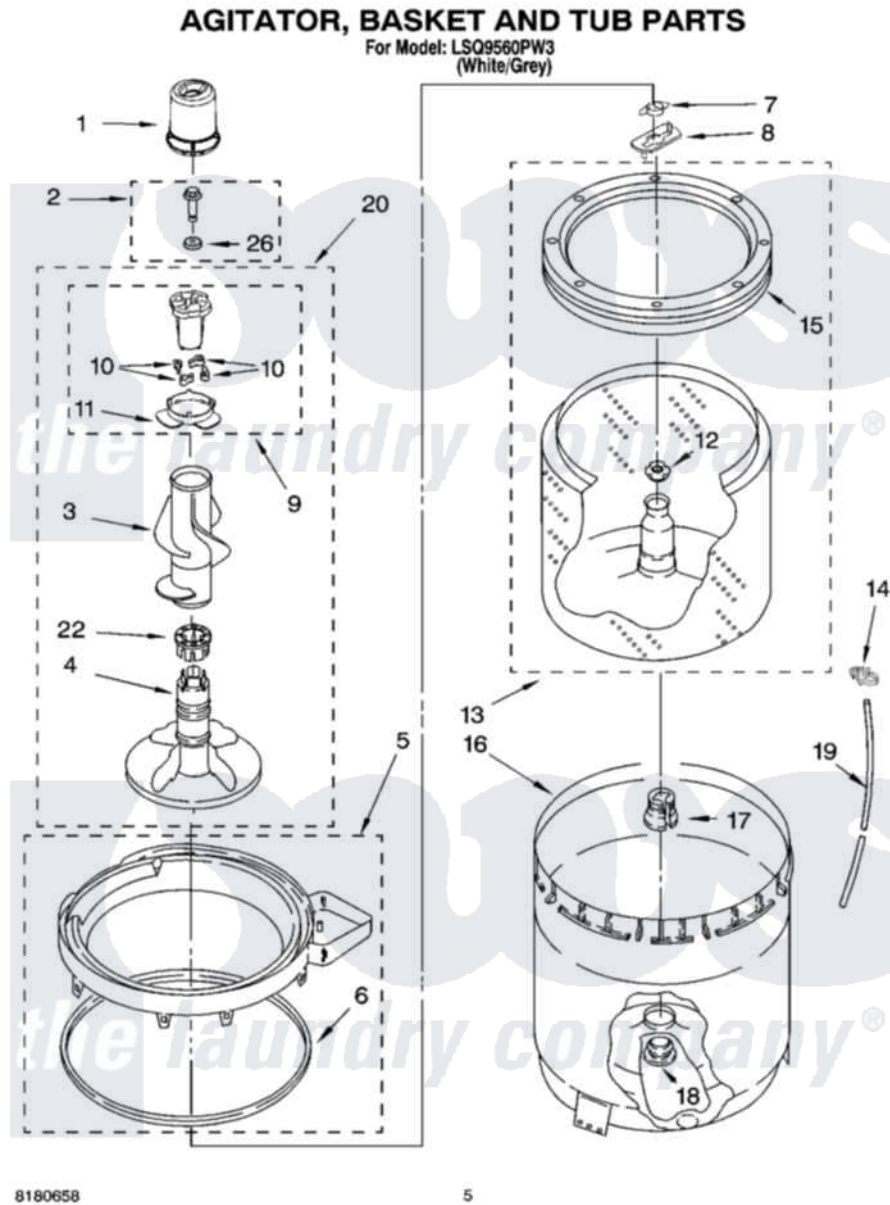

Whirlpool LSQ9560PW3 03 - AGITATOR, BASKET AND TUB PARTS

8180658

5

Whirlpool [Residential Whirlpool LSQ9560PW3 Washer Parts](#) Parts Diagram 03 - AGITATOR, BASKET AND TUB PARTS

[Click on the part number to view part](#)

Item	Original Part Number	Replaced By	Status	Part Description
1	8559760			Dispenser, Fabric Softener
2	358237			Screw And Washer
3	389141	3360824		Auger, Agitator
4	389386			Agitator
5	8528150	W10445870		Ring-Tub
6	3976308			Gasket, Tub Ring
7	3354845			Clip, Agitator
8	3355921	8543666		Washer, Agitator
9	3363662	285748		Cam-Agitator
10	3366877	80040		Dog-Agitator
11	3363661			Bearing, Driven Cam
12	21366			Nut, Spanner
13	8526016	W10389328		Clothes Container, Assembly
14	2219077			Clip, Pressure Switch Hose
15	8519788	387240		Ring, Balance
16	63849			Strain Relief, Power Cord

17	389140		Tub Block, Basket Drive
18	383727		Gasket, Centerpodt
19	3347780	353244	Hose, Pressure Switch
20	3347674	285727	Agitator
22	3350389	285587	Washer
26	3949550		Washer