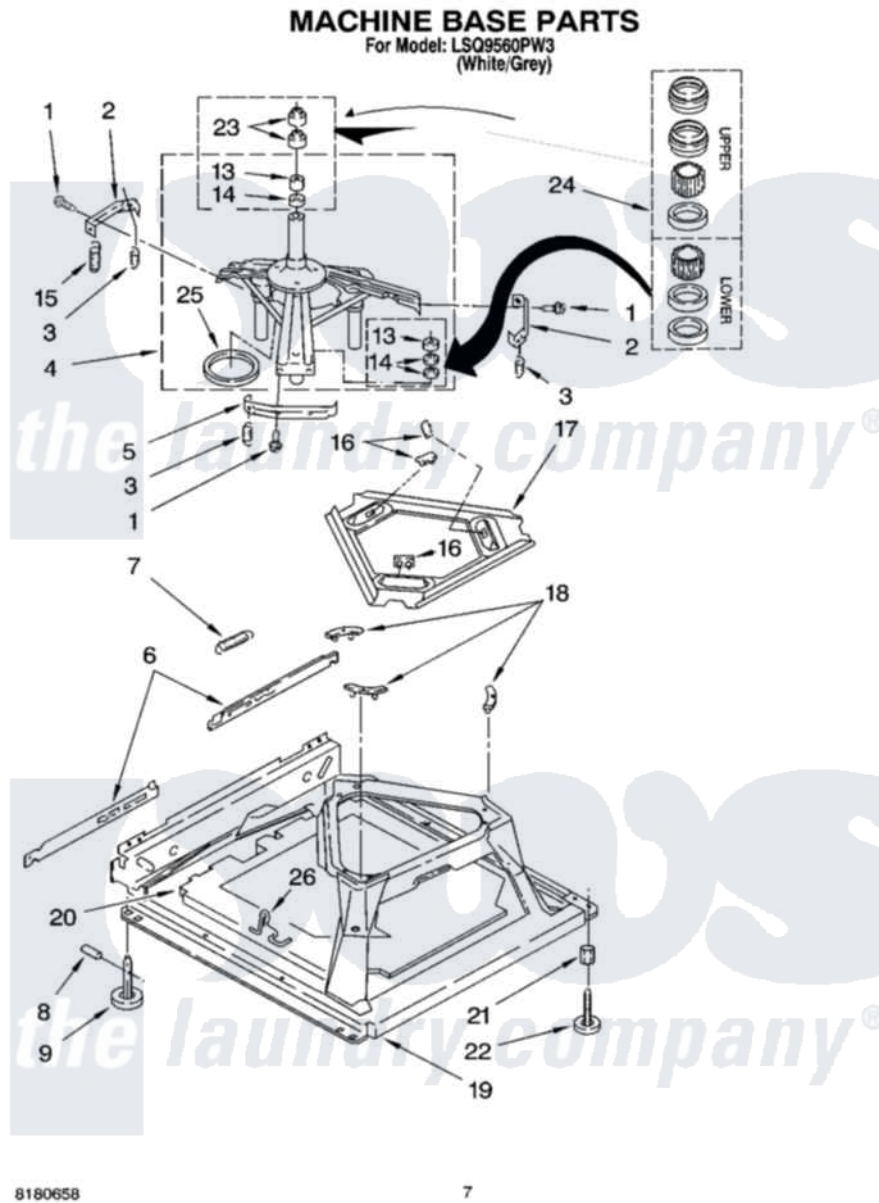

# Whirlpool LSQ9560PW3 04 - MACHINE BASE PARTS

Whirlpool [Residential Whirlpool LSQ9560PW3 Washer Parts](#) Parts Diagram 04 - MACHINE BASE PARTS  
[Click on the part number to view part](#)

Item	Original Part Number	Replaced By	Status	Part Description
1	<a href="#">3400076</a>			Screw, Bracket Mounting
2	<a href="#">64067</a>			Bracket, Spring Outer
3	<a href="#">63907</a>			Spring, Suspension
4	8575214	<a href="#">280184</a>		Support
5	<a href="#">64065</a>			Bracket, Spring Outer
6	<a href="#">63466</a>			Link, Leveling Mechanism
7	62597	<a href="#">8316845</a>		Spring
8	<a href="#">62837</a>			Pin, Knurled
9	62596	<a href="#">285244</a>		Feet-Leveling
13	3347047	<a href="#">8546455</a>		Bearing, Centerpost
14	357409	<a href="#">359449</a>		Seal, Agitator Shaft
15	388492	<a href="#">W10250667</a>		Spring, Counterweight
16	62568	<a href="#">285219</a>		Pad
17	<a href="#">3946509</a>			Plate, Suspension
18	3363660	<a href="#">285744</a>		Pad
19	3946512	<a href="#">285771</a>		Base

20	<a href="#">8544816</a>		Absorber, Sound
21	<a href="#">3359452</a>		Nut, Lock
22	389102	<a href="#">W10001130</a>	Foot, Leveling
23	356934	<a href="#">8577376</a>	Seal, Centerpost
24	<a href="#">285203</a>		Centerpost Bearing Kit
25	<a href="#">63134</a>		Ring, Sound Deadening
26	63806	<a href="#">W10145155</a>	Retainer, Suspension Spring