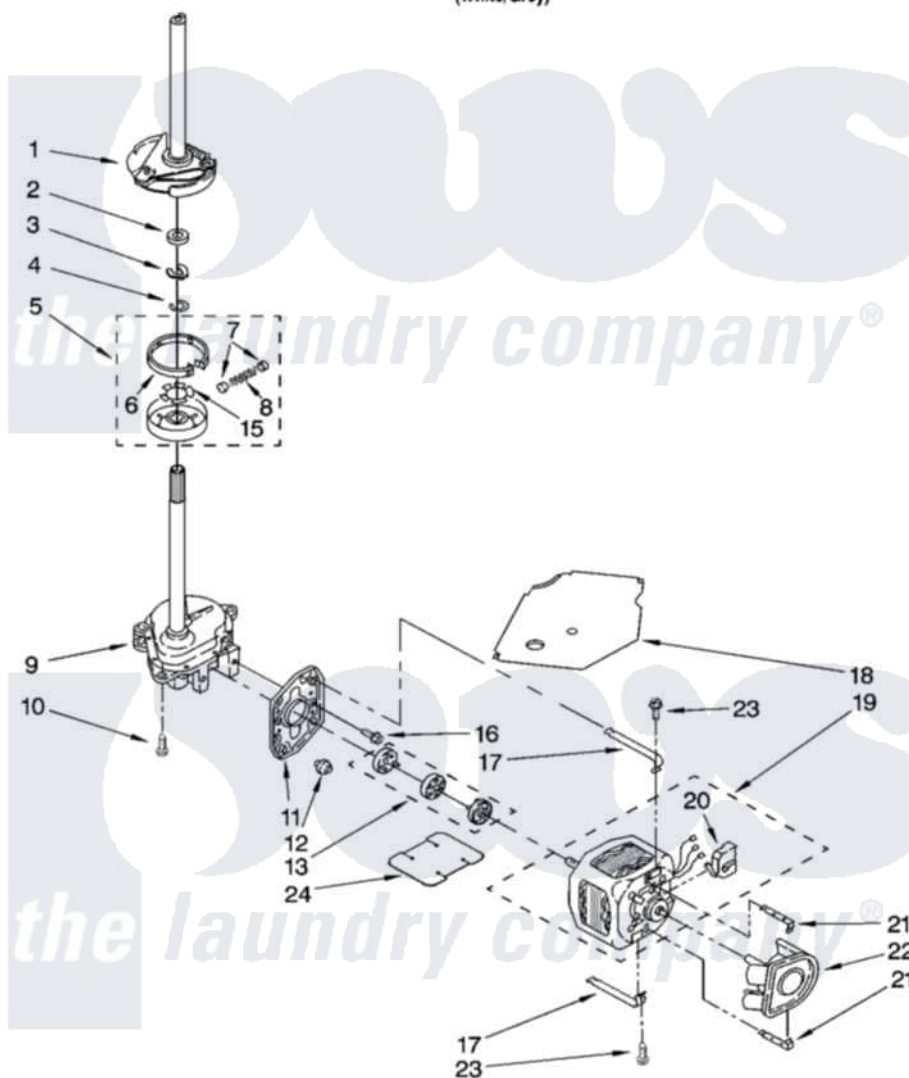

Whirlpool LSQ9560PW3 05 - BRAKE, CLUTCH, GEARCASE, MOTOR AND PUMP PARTS

BRAKE, CLUTCH, GEARCASE, MOTOR AND PUMP PARTS

For Model: LSQ9560PW3
(White/Grey)

8

8180658

Whirlpool [Residential Whirlpool LSQ9560PW3 Washer Parts](#) Parts Diagram 05 - BRAKE, CLUTCH, GEARCASE, MOTOR AND PUMP PARTS

[Click on the part number to view part](#)

Item	Original Part Number	Replaced By	Status	Part Description
1	388952	285792		Basketdrive
2	63292			Washer, Spin Tube Thrust
3	62697	W10080230		Ring, Spin Tube Support
4	63283	285353		Ring
5	3951311	285785		Clutch
6	3951308	285790		Lining
7	62646			Cap, Clutch Spring
8	3946792			Spring And Damper Assembly
9	3360630	3360629		Gearcase
10	3357334	3400516		Screw Anti-Rattle
11	62611			Plate, Motor Mount To Gearcase
12	62691			Grommet, Motor
13	285753	285753A		Coupling
15	3355454			Clip, Main Drive

16	3400516		Screw Anti-Rattle
17	3349637	W10086010	Retainer, Motor
18	3362089		Shield, Tub To Motor
19	8528157	661600	Motor, Main Drive
20	3952056		Switch, Main Drive Motor
21	8546127		Retainer, Pump
22	3363394		Pump
23	3387485	273556	Screw, 10-16 X 5/8
24	3946532		Shield, Motor