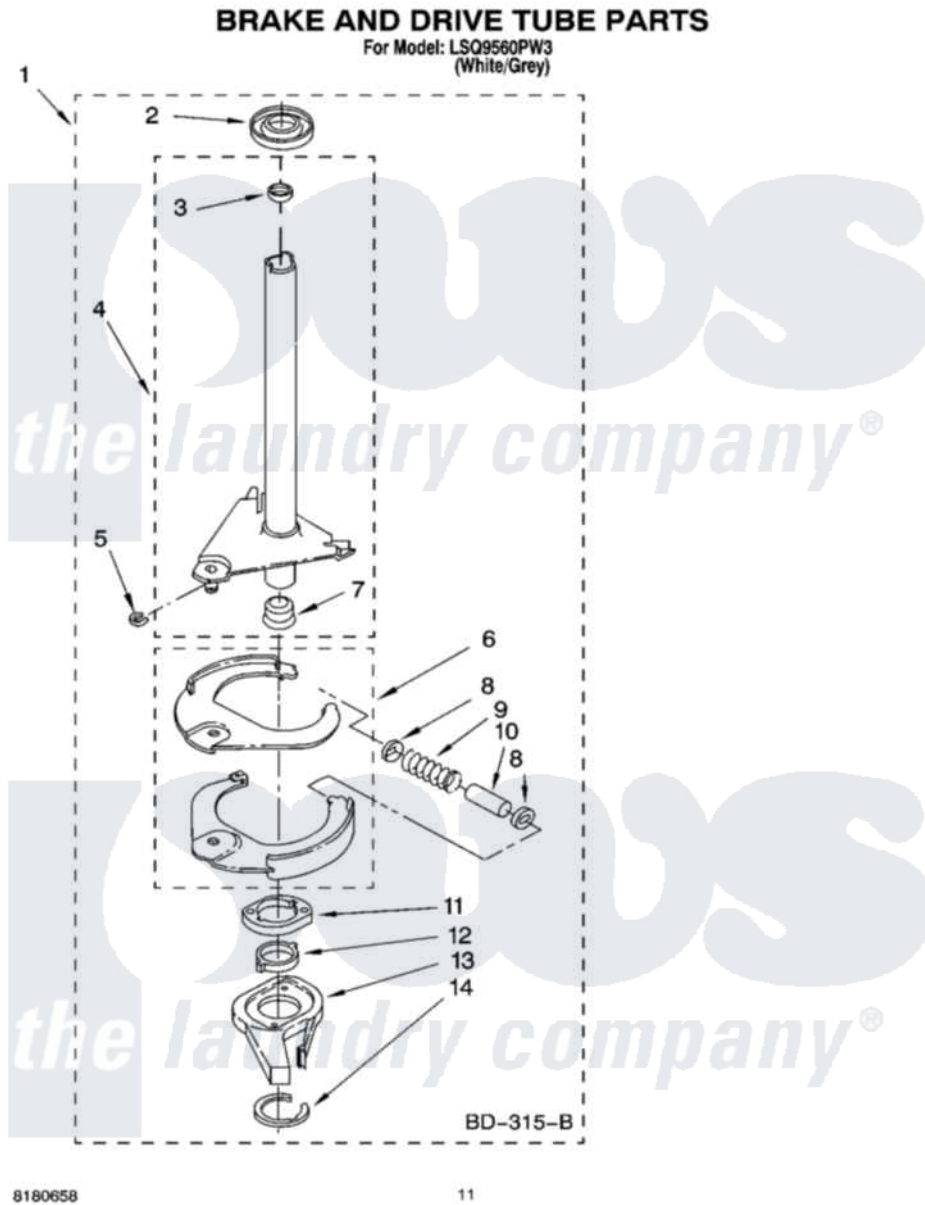

Whirlpool LSQ9560PW3 07 - BRAKE AND DRIVE TUBE PARTS

Whirlpool Residential Whirlpool LSQ9560PW3 Washer Parts Parts Diagram 07 - BRAKE AND DRIVE TUBE PARTS
Click on the part number to view part

Item	Original Part Number	Replaced By	Status	Part Description
1	388952	285792		Basketdrive
2	62658			Ring, Thrust
3	356427			Seal, Spin Pinion
4	64027	64208		Tube-Spin
5	64035	W10083190		Ring, Retaining
6	64232	285438		Shoe-Brake
7	62703	8546462		"T" Bearing, Spin Tube
8	3353956	285658		Sleeve
9	387806		Not Available	Spring, Brake
10	3355360	285658		Sleeve
11	661516	8546461		Cam, Brake Release
12	63022			Sleeve, Cam
13	64194	285790		Lining
14	90368	W10083200		Ring, Retaining
"	BLANK		Not Available	Following Parts Not Illustrated
"	285208			Lubricant