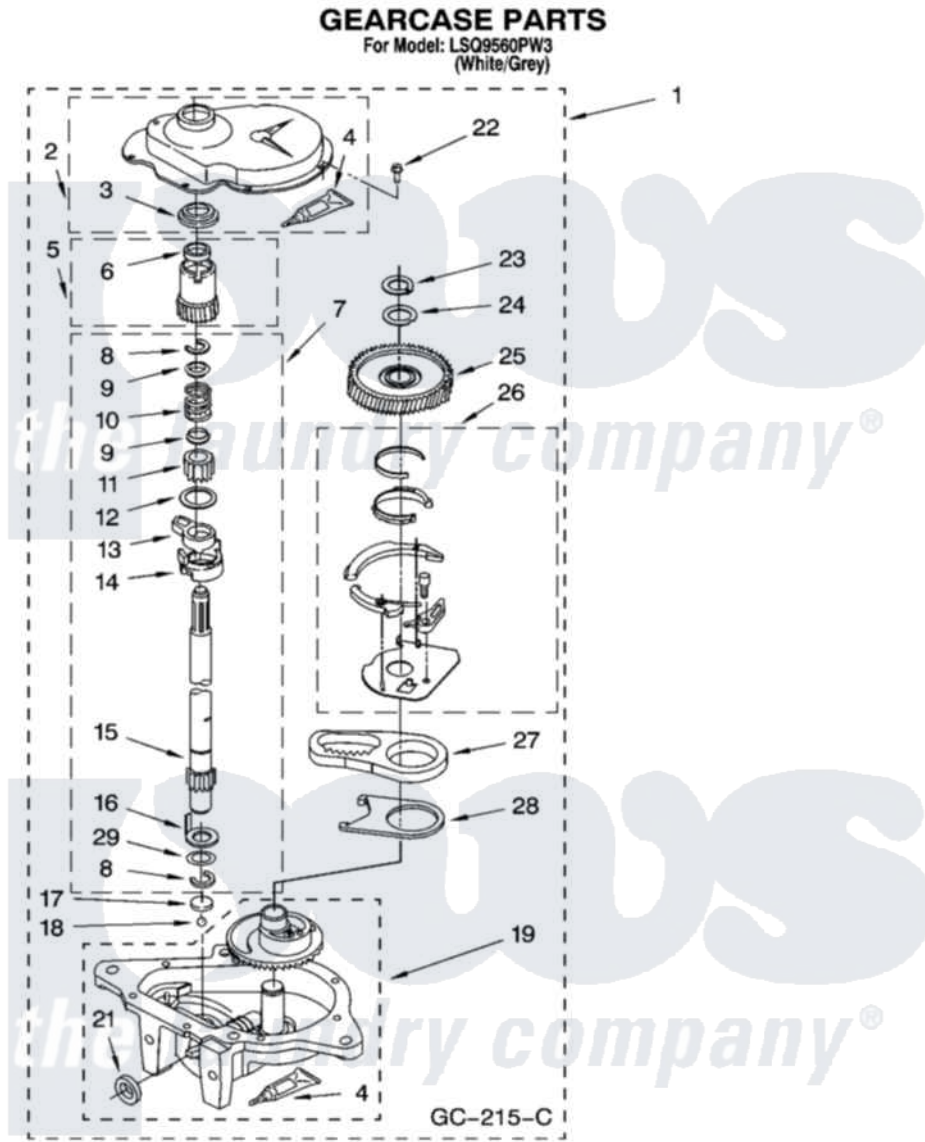

Whirlpool LSQ9560PW3 08 - GEARCASE PARTS

12

8180658

Whirlpool [Residential Whirlpool LSQ9560PW3 Washer Parts](#) Parts Diagram 08 - GEARCASE PARTS
Click on the part number to view part

Item	Original Part Number	Replaced By	Status	Part Description
1	3360630	3360629		Gearcase
2	285202			Cover, Gearcase
3	3349985			Seal, Gearcase Cover
4	285195			Sealer Sealer, Gasket
5	63320	285362		Gear and Pinion
6	356427			Seal, Spin Pinion
7	389387			Shaft, Agitator
8	90369		Not Available	Ring, Retaining (2)
9	62677			Retainer, Spring
10	62676			Spring, Agitator
11	63273	285509		Shaft, Agitator
12	62619			Washer, Agitator Gear
13	62580	285206		Cam-Agitator
14	62581	285206		Cam-Agitator
15	285509			Shaft, Agitator
16	62618			Washer, Cam Thrust

17	16018	285205	Bearing
18	85529	285205	Bearing
19	389230	285515	Gearcase
21	285352		Seal Kit, Thrust Plug
22	3351614		Screw, Gearcase Cover Mounting
23	3362552	285765	Ring-Retr
24	285735	285766	Washer Kit, Thrust
25	62570	285362	Gear and Pinon
26	388253	999516	Shelf-Glas
27	3349296	8546456	Rack, Connecting
28	62621		Actuator, Shift
29	388815		Washer, Intermediate 1 3976263 Miscellaneous Parts Bag 2 3976300 Washer, Inlet Hose 3 3366913 Clamp, Hose