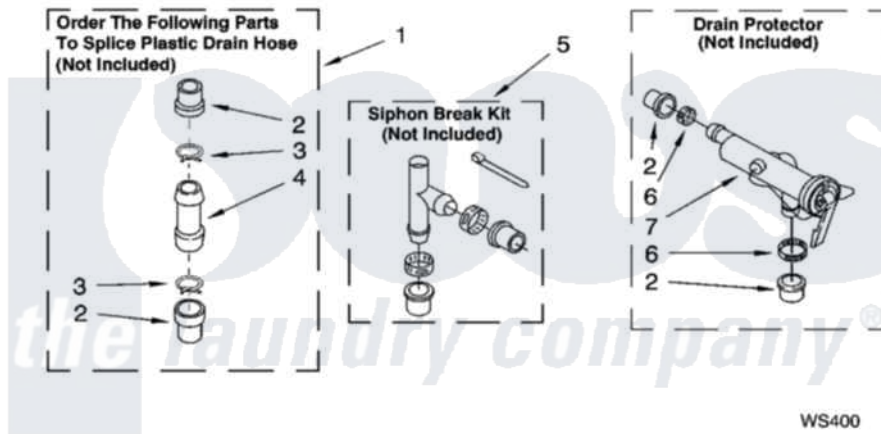

WATER SYSTEM PARTS

For Model: LSQ9564MQ0
(Designer White)

WS400

8180123

13

Whirlpool [Residential Whirlpool LSQ9564MQ0 Washer Parts](#) Parts Diagram 09 - WATER SYSTEM PARTS
Click on the part number to view part

Item	Original Part Number	Replaced By	Status	Part Description
1	285442			Water System Parts
2	285321			Water System Parts
3	370447	285655		Clamp, Hose
4	16272			Connector, Straight
5	285320			Water System Parts
6	65349	285655		Clamp, Hose
7	367031			Water System Parts