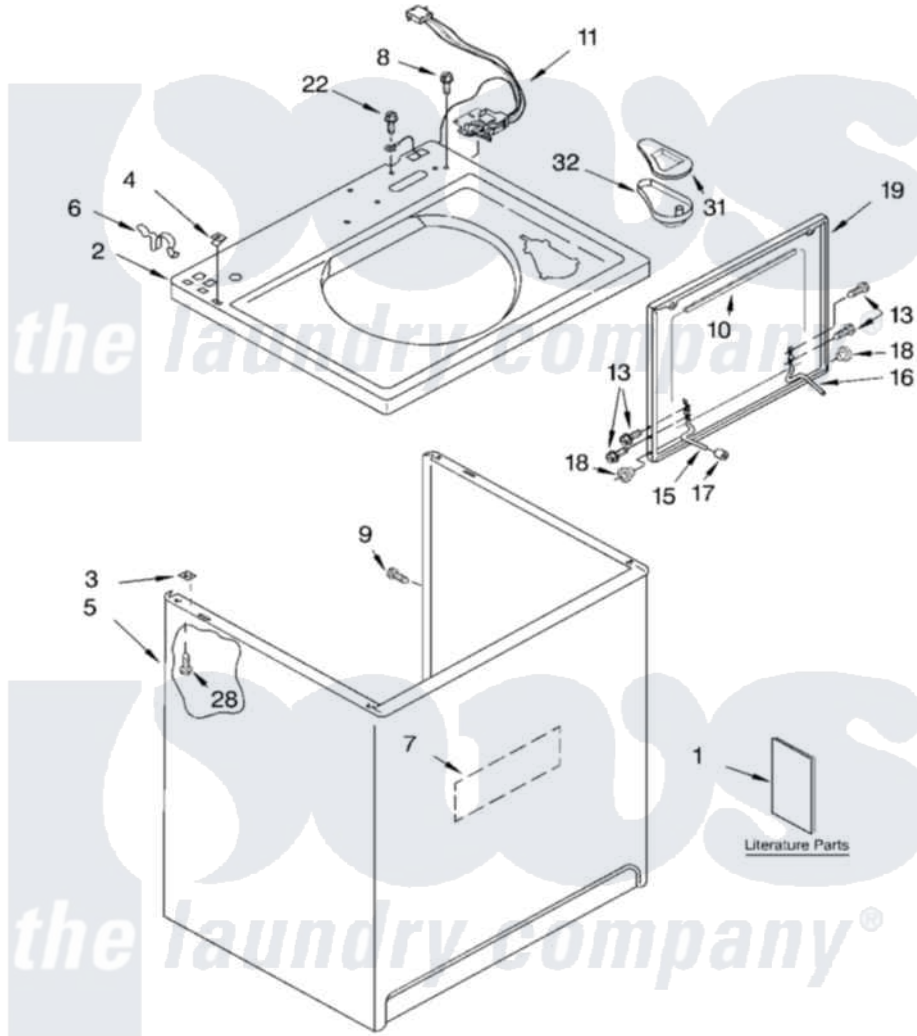

Whirlpool LSQ9600LG1 01 - TOP AND CABINET PARTS

TOP AND CABINET PARTS

For Models: LSQ9600LW1, LSQ9600LG1
(White/Grey) (Biscuit/Gold)

AUTOMATIC
WASHER

7-03 Litho in U.S.A. (drd)

1

Part No. 8180072

[Whirlpool Residential Whirlpool LSQ9600LG1 Washer Parts](#) Parts Diagram 01 - TOP AND CABINET PARTS

[Click on the part number to view part](#)

| Item | Original Part Number | Replaced By | Status | Part Description |
|------|----------------------------|-------------------------|---------------|--|
| 1 | LIT3956025 | | Not Available | Literature Parts (Installation Instructions) |
| " | LIT3955869 | | | Literature Parts |
| " | LIT3955904 | | Not Available | Literature Parts (Feature Sheet) |
| " | LIT3956338 | | Not Available | Literature Parts (Energy Guide) |
| " | LIT8541693 | | Not Available | Literature Parts (Wiring Diagram) |
| " | N/A | | Not Available | Following May Be Purchased DO-IT-YOURSELF REPAIR MANUALS |
| " | LIT4313896 | 4313896 | | Do-It-Yourself Repair Manuals |
| 2 | 3955792 | | | Top |
| " | 3955793 | | | Top |
| 3 | 62750 | | | Spacer, Cabinet To Top (4) |
| 4 | 357213 | | | Nut, Push-In |
| 5 | 63424 | | | Cabinet |
| " | 3954357 | | | Cabinet |

| | | | |
|----|-------------------------|---------------------------|--------------------------------------|
| 6 | 62780 | | Clip, Top And Cabinet And Rear Panel |
| 7 | 3976348 | | Absorber, Sound |
| 8 | 3400611 | | Screw And Washer, Lid Switch |
| 9 | 3357011 | 308685 | Side Trim) |
| 10 | 8054939 | | Seal, Lid |
| 11 | 8054980 | | Switch, Lid |
| 13 | 355274 | W10119828 | Screw, Lid Hinge Mounting |
| 15 | 8055257 | | Hinge, Lid |
| 16 | 8055256 | | Hinge, Lid |
| 17 | 19119 | | Bumper, Lid Hinge |
| 18 | 8319539 | | Bearing, Lid Hinge |
| 19 | 3956016 | 3957547 | Lid |
| " | 3956017 | 3957548 | Lid |
| 22 | 3351614 | | Screw, Gearcase Cover Mounting |
| 28 | 3390631 | | Screw, 10-16 X 3/8 |
| 31 | 3955788 | | Cover, Dispenser |
| 32 | 8519517 | | Dispenser, Bleach |