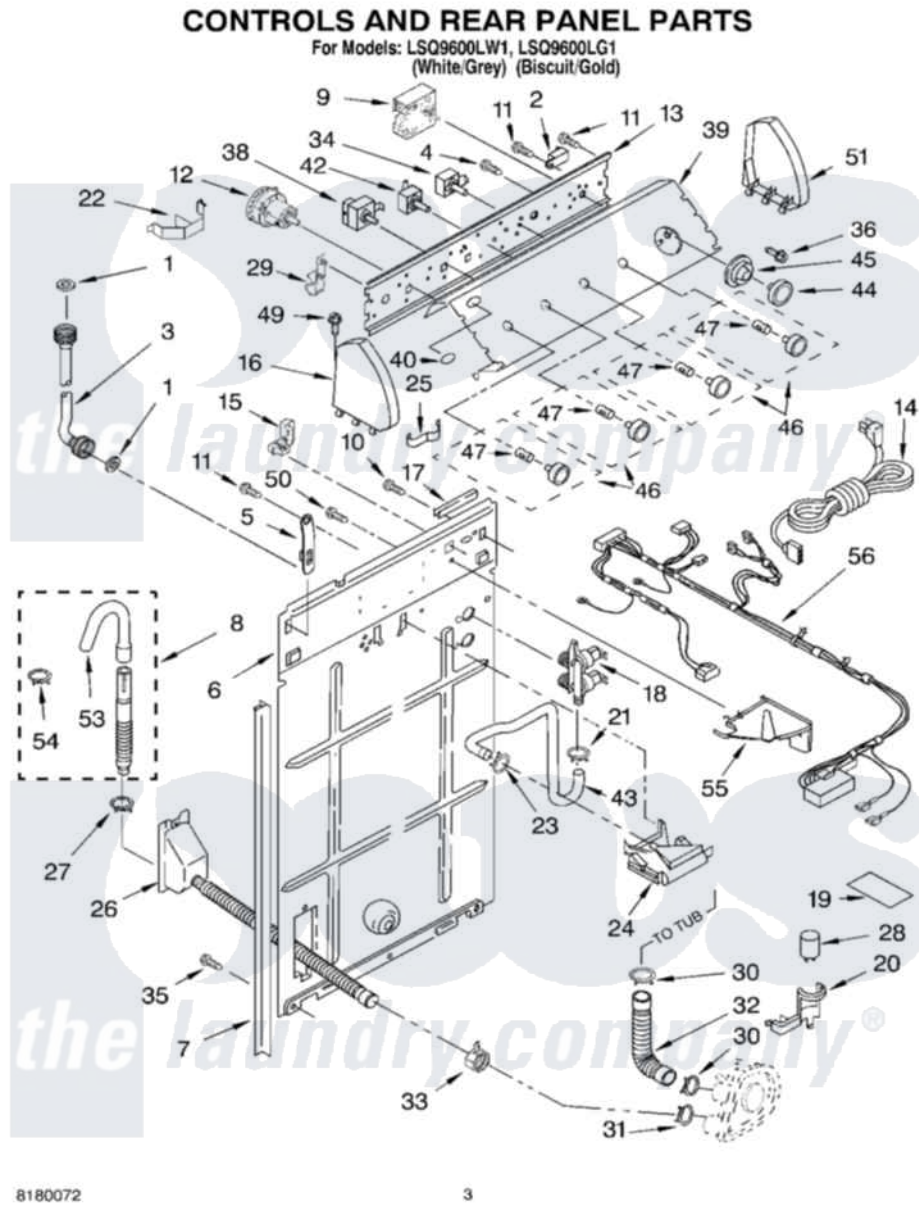

Whirlpool LSQ9600LG1 02 - CONTROLS AND REAR PANEL PARTS

Whirlpool [Residential Whirlpool LSQ9600LG1 Washer Parts](#) Parts Diagram 02 - CONTROLS AND REAR PANEL PARTS
Click on the part number to view part

Item	Original Part Number	Replaced By	Status	Part Description
1	3976300	16123		Washer Inlet-Hose Miscellaneous Parts Must be Ordered Separately.
2	694419			Mini-Buzzer
3	3949374	89503		Hose-Inlet
"	3949375	89503		Hose-Inlet
4	3400073			Screw, Ground
5	8318255	8568314		Strap, Console
6	3357978			Panel, Rear
7	62747			Pad, Rear Panel
8	3951609	285664		Hose
"	661577	285666		Hose
"	3357090	285702		Hose
9	8541270			Timer, Control
10	3351614			Screw, Gearcase Cover Mounting
11	90767			Screw, 8A X 3/8 HeX Washer Head Tapping