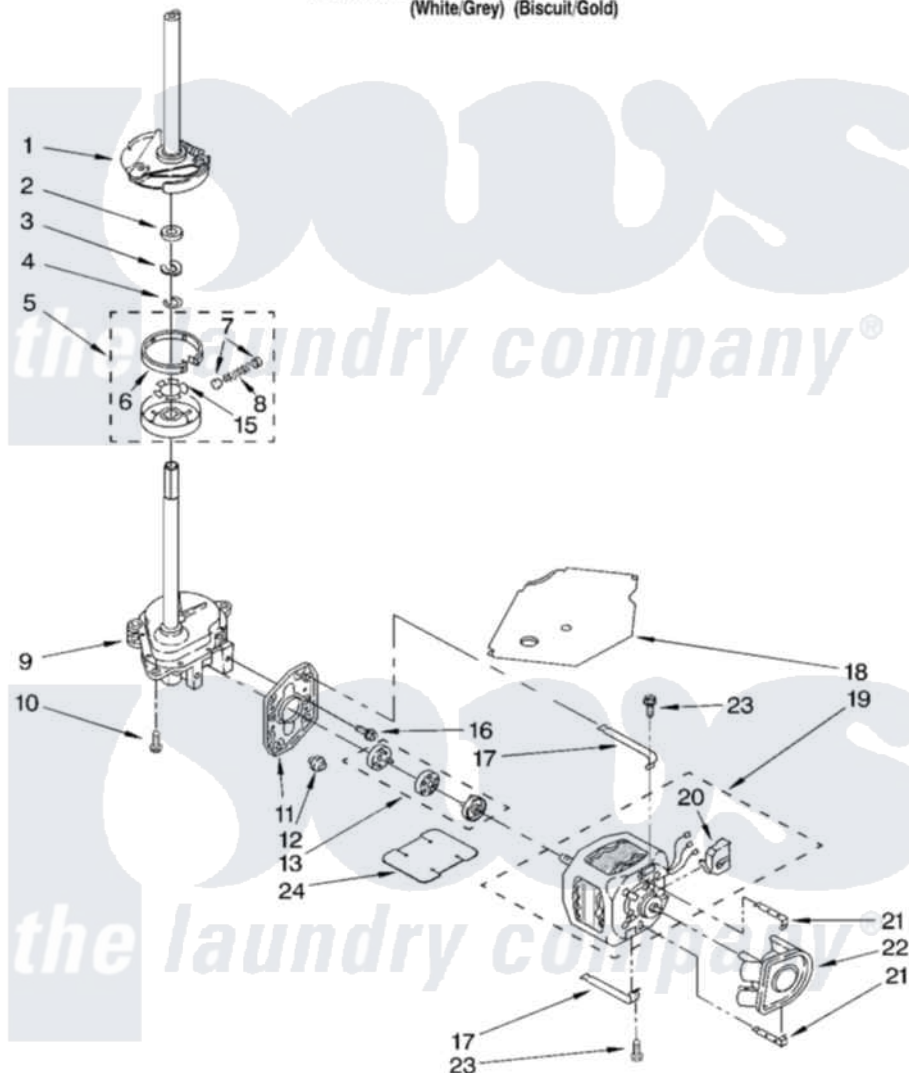

# Whirlpool LSQ9600LG1 04 - BRAKE, CLUTCH, GEARCASE, MOTOR AND PUMP PARTS

## BRAKE, CLUTCH, GEARCASE, MOTOR AND PUMP PARTS

For Models: LSQ9600LW1, LSQ9600LG1  
(White/Grey) (Biscuit/Gold)

8180072

7

Whirlpool [Residential Whirlpool LSQ9600LG1 Washer Parts](#) Parts Diagram 04 - BRAKE, CLUTCH, GEARCASE, MOTOR AND PUMP PARTS  
Click on the part number to view part

Item	Original Part Number	Replaced By	Status	Part Description
1	388952	<a href="#">285792</a>		Basketdrive
2	<a href="#">63292</a>			Washer, Spin Tube Thrust
3	62697	<a href="#">W10080230</a>		Ring, Spin Tube Support
4	63283	<a href="#">285353</a>		Ring
5	3951311	<a href="#">285785</a>		Clutch
6	3951308	<a href="#">285790</a>		Lining
7	<a href="#">62646</a>			Cap, Clutch Spring
8	<a href="#">3946792</a>			Spring And Damper Assembly
9	3360630	<a href="#">3360629</a>		Gearcase
10	3357334	<a href="#">3400516</a>		Screw Anti-Rattle
11	<a href="#">62611</a>			Plate, Motor Mount To Gearcase
12	<a href="#">62691</a>			Grommet, Motor
13	285753	<a href="#">285753A</a>		Coupling
15	<a href="#">3355454</a>			Clip, Main Drive

16	<a href="#">3400516</a>		Screw Anti-Rattle
17	3349637	<a href="#">W10086010</a>	Retainer, Motor
18	<a href="#">3362089</a>		Shield, Tub To Motor
19	<a href="#">8529935</a>		Motor, Main Drive
20	<a href="#">8529896</a>		Switch, Main Drive Motor
21	62700	<a href="#">8546127</a>	Retainer, Pump
22	<a href="#">3363394</a>		Pump
23	3387485	<a href="#">273556</a>	Screw, 10-16 X 5/8
24	<a href="#">3946532</a>		Shield, Motor