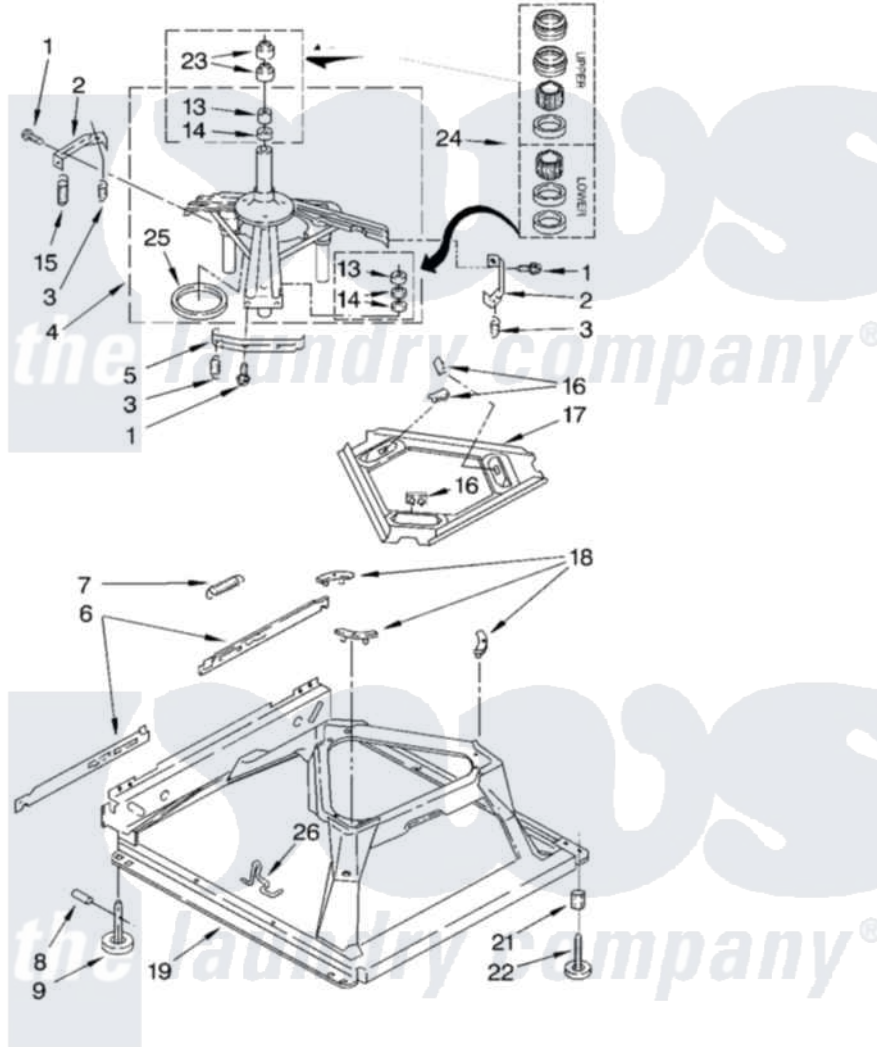

Whirlpool LSQ9600LG1 05 - MACHINE BASE PARTS

MACHINE BASE PARTS

For Models: LSQ9600LW1, LSQ9600LG1
(White/Grey) (Biscuit/Gold)

8

8180072

Whirlpool [Residential Whirlpool LSQ9600LG1 Washer Parts](#) Parts Diagram 05 - MACHINE BASE PARTS
Click on the part number to view part

Item	Original Part Number	Replaced By	Status	Part Description
1	3400076			Screw, Bracket Mounting
2	64067			Bracket, Spring Outer
3	63907			Spring, Suspension
4	3362087	280184		Support
5	64065			Bracket, Spring Outer
6	63466			Link, Leveling Mechanism
7	62597	8316845		Spring
8	62837			Pin, Knurled
9	62596	285244		Feet-Leveling
13	3347047	8546455		Bearing, Centerpost
14	357409	359449		Seal, Agitator Shaft
15	8318050	285901		Spring
16	62568	285219		Pad
17	3946509			Plate, Suspension
18	3363660	285744		Pad
19	3946512	285771		Base

21	3359452		Nut, Lock
22	389102	W10001130	Foot, Leveling
23	356934	8577376	Seal, Centerpost
24	285203		Centerpost Bearing Kit
25	63134		Ring, Sound Deadening
26	63806	W10145155	Retainer, Suspension Spring