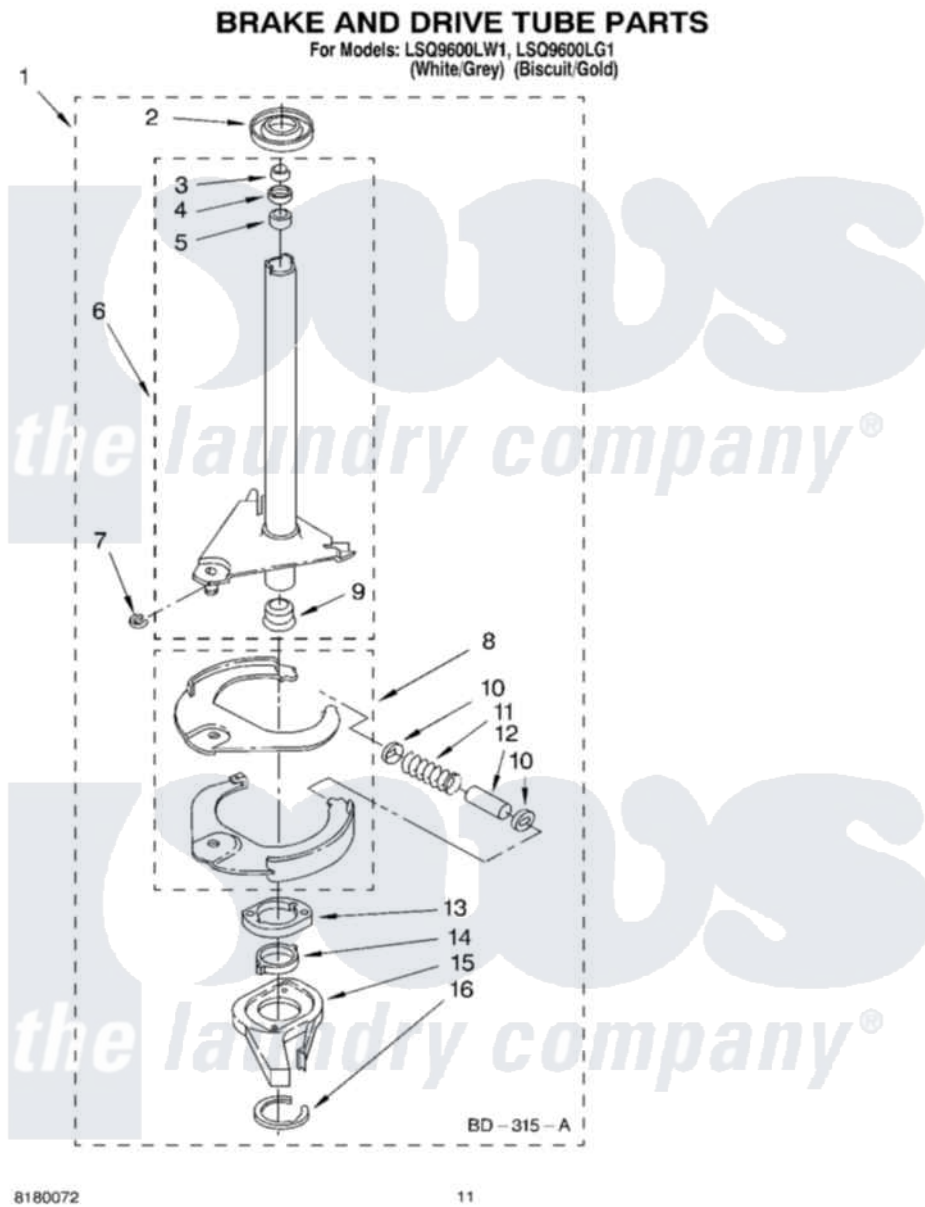

Whirlpool LSQ9600LG1 07 - BRAKE AND DRIVE TUBE PARTS

8180072

11

Whirlpool [Residential Whirlpool LSQ9600LG1 Washer Parts](#) Parts Diagram 07 - BRAKE AND DRIVE TUBE PARTS
Click on the part number to view part

Item	Original Part Number	Replaced By	Status	Part Description
1	388952	285792		Basketdrive
2	62658			Ring, Thrust
3	91939			Seal, Shaft
4	356427			Seal, Spin Pinion
5	356937			Spacer, Drive Tube
6	64027	64208		Tube-Spin
7	64035	W10083190		Ring, Retaining
8	64232	285438		Shoe-Brake
9	62703	8546462		"T" Bearing, Spin Tube
10	62648	285658		Sleeve
11	387806		Not Available	Spring, Brake
12	62909	285658		Sleeve
13	63023	8546461		Cam, Brake Release
14	63022			Sleeve, Cam
15	64194	285790		Lining
16	90368	W10083200		Ring, Retaining

" N/A

Not Available

FOLLOWING PARTS NOT
ILLUSTRATED

" [285208](#)

Lubricant