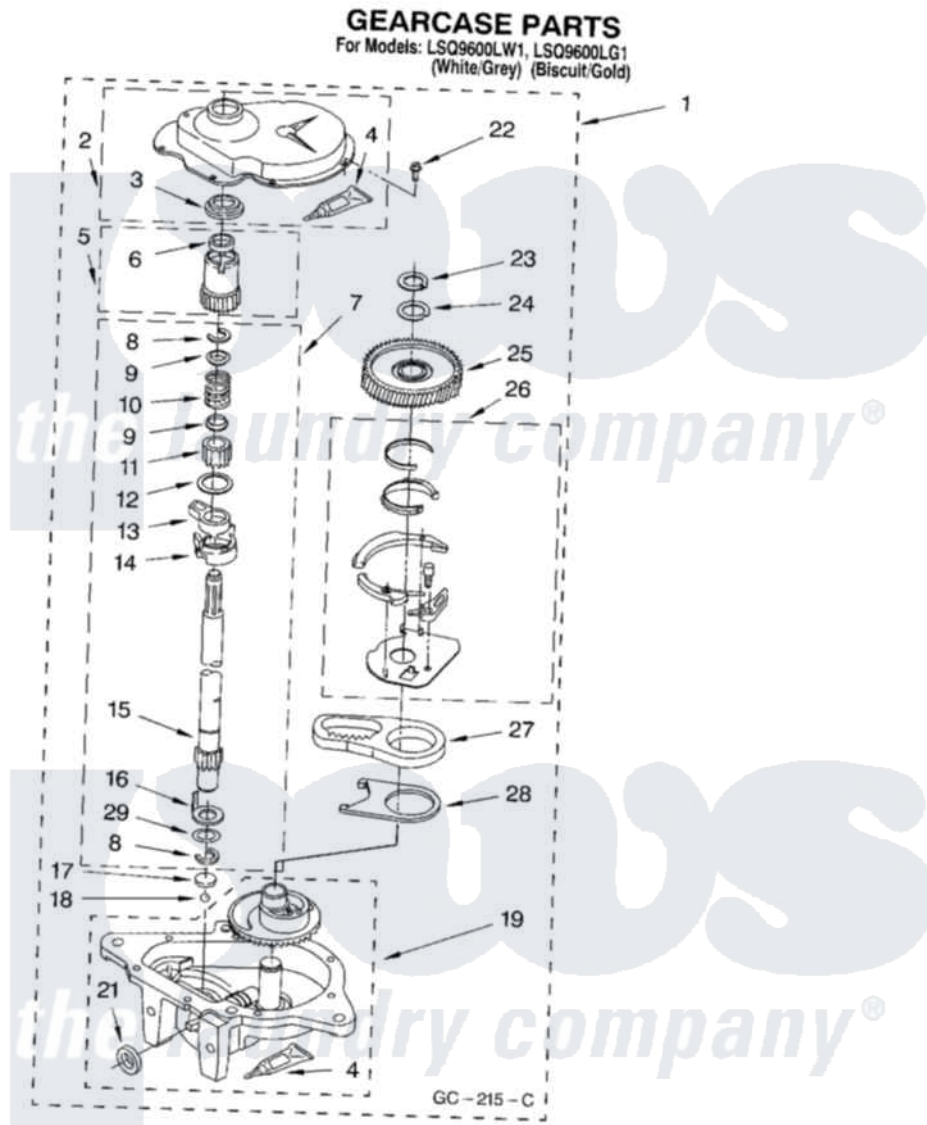

Whirlpool LSQ9600LG1 08 - GEARCASE PARTS

12

8180072

Whirlpool Residential Whirlpool LSQ9600LG1 Washer Parts Parts Diagram 08 - GEARCASE PARTS
Click on the part number to view part

Item	Original Part Number	Replaced By	Status	Part Description
1	3360630	3360629		Gearcase
2	285202			Cover, Gearcase
3	3349985			Seal, Gearcase Cover
4	285195			Sealer Sealer, Gasket
5	63320	285362		Gear and Pinion
6	356427			Seal, Spin Pinion
7	389387			Shaft, Agitator
8	90369		Not Available	Ring, Retaining (2)
9	62677			Retainer, Spring
10	62676			Spring, Agitator
11	63273	285509		Shaft, Agitator
12	62619			Washer, Agitator Gear
13	62580	285206		Cam-Agitator
14	62581	285206		Cam-Agitator
15	285509			Shaft, Agitator
16	62618			Washer, Cam Thrust

17	16018	285205	Bearing
18	85529	285205	Bearing
19	389230	285515	Gearcase
21	285352		Seal Kit, Thrust Plug
22	3351614		Screw, Gearcase Cover Mounting
23	3362552	285765	Ring-Retr
24	285735	285766	Washer Kit, Thrust
25	62570	285362	Gear and Pinon
26	388253	999516	Shelf-Glas
27	3349296	8546456	Rack, Connecting
28	62621		Actuator, Shift
29	388815		Washer, Intermediate 1 3976263 Miscellaneous Parts Bag 2 3976300 Washer, Inlet Hose 3 3366913 Clamp, Hose