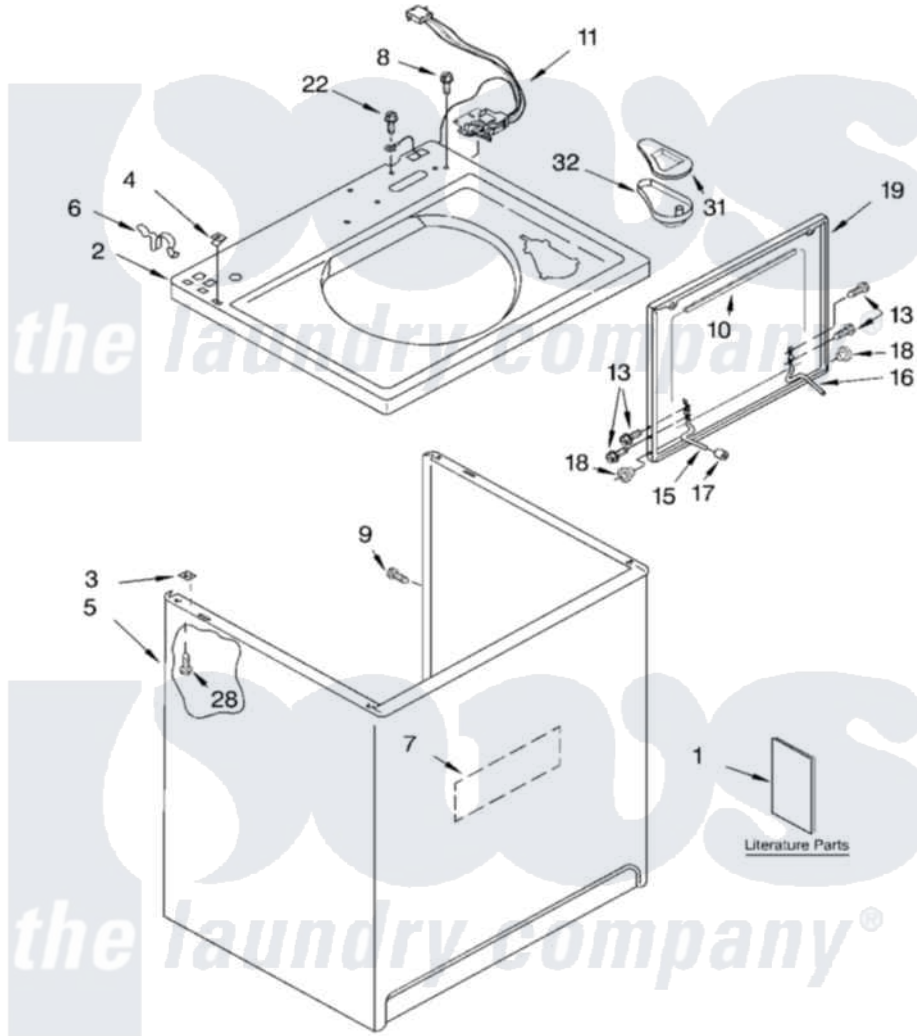

Whirlpool LSQ9600LW1 01 - TOP AND CABINET PARTS

TOP AND CABINET PARTS

For Models: LSQ9600LW1, LSQ9600LG1
(White/Grey) (Biscuit/Gold)

AUTOMATIC
WASHER

7-03 Litho in U.S.A. (drd)

1

Part No. 8180072

[Whirlpool Residential Whirlpool LSQ9600LW1 Washer Parts](#) Parts Diagram 01 - TOP AND CABINET PARTS

[Click on the part number to view part](#)

Item	Original Part Number	Replaced By	Status	Part Description
1	LIT3956025		Not Available	Literature Parts (Installation Instructions)
"	LIT3955869			Literature Parts
"	LIT3955904		Not Available	Literature Parts (Feature Sheet)
"	LIT3956338		Not Available	Literature Parts (Energy Guide)
"	LIT8541693		Not Available	Literature Parts (Wiring Diagram)
"	N/A		Not Available	Following May Be Purchased DO-IT-YOURSELF REPAIR MANUALS
"	LIT4313896	4313896		Do-It-Yourself Repair Manuals
2	3955792			Top
"	3955793			Top
3	62750			Spacer, Cabinet To Top (4)
4	357213			Nut, Push-In
5	63424			Cabinet
"	3954357			Cabinet

6	62780		Clip, Top And Cabinet And Rear Panel
7	3976348		Absorber, Sound
8	3400611		Screw And Washer, Lid Switch
9	3357011	308685	Side Trim)
10	8054939		Seal, Lid
11	8054980		Switch, Lid
13	355274	W10119828	Screw, Lid Hinge Mounting
15	8055257		Hinge, Lid
16	8055256		Hinge, Lid
17	19119		Bumper, Lid Hinge
18	8319539		Bearing, Lid Hinge
19	3956016	3957547	Lid
"	3956017	3957548	Lid
22	3351614		Screw, Gearcase Cover Mounting
28	3390631		Screw, 10-16 X 3/8
31	3955788		Cover, Dispenser
32	8519517		Dispenser, Bleach