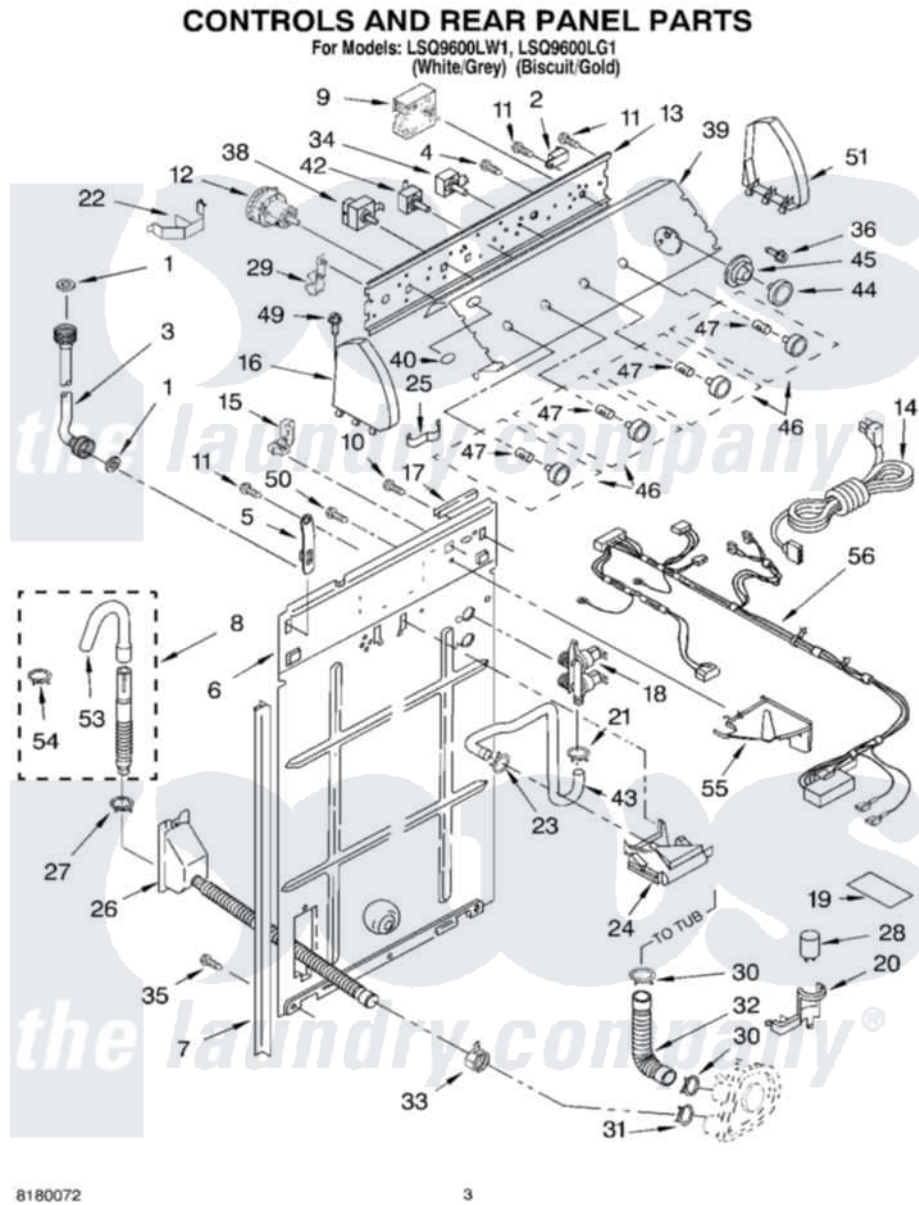

Whirlpool LSQ9600LW1 02 - CONTROLS AND REAR PANEL PARTS

Whirlpool Residential Whirlpool LSQ9600LW1 Washer Parts Parts Diagram 02 - CONTROLS AND REAR PANEL PARTS
Click on the part number to view part

Item	Original Part Number	Replaced By	Status	Part Description
1	3976300	16123		Washer Inlet-Hose Miscellaneous Parts Must be Ordered Separately.
2	694419			Mini-Buzzer
3	3949374	89503		Hose-Inlet
"	3949375	89503		Hose-Inlet
4	3400073			Screw, Ground
5	8318255	8568314		Strap, Console
6	3357978			Panel, Rear
7	62747			Pad, Rear Panel
8	3951609	285664		Hose
"	661577	285666		Hose
"	3357090	285702		Hose
9	8541270			Timer, Control
10	3351614			Screw, Gearcase Cover Mounting
11	90767			Screw, 8A X 3/8 HeX Washer Head Tapping