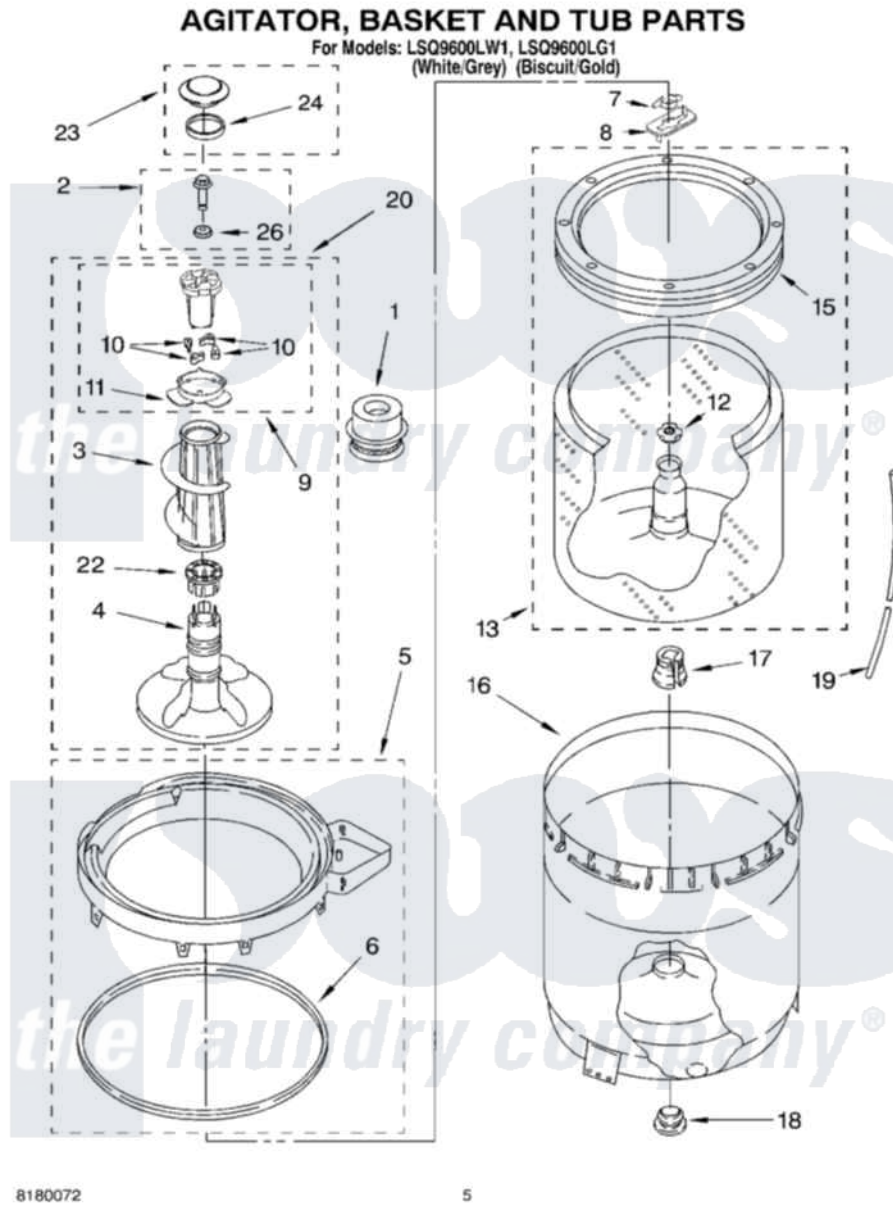

Whirlpool LSQ9600LW1 03 - AGITATOR, BASKET AND TUB PARTS

Whirlpool Residential Whirlpool LSQ9600LW1 Washer Parts Parts Diagram 03 - AGITATOR, BASKET AND TUB PARTS

Click on the part number to view part

Item	Original Part Number	Replaced By	Status	Part Description
1	63594			Dispenser, Fabric Softener
2	358237			Screw And Washer
3	389141	3360824		Auger, Agitator
4	389386			Agitator
5	8528150	W10445870		Ring-Tub
6	3976308			Gasket, Tub Ring
7	3354845			Clip, Agitator
8	3355921	8543666		Washer, Agitator
9	3363662	285748		Cam-Agitator
10	3366877	80040		Dog-Agitator
11	3363661			Bearing, Driven Cam
12	21366			Nut, Spanner
13	8526016	W10389328		Clothes Container, Assembly
15	8519788	387240		Ring, Balance
16	63849			Strain Relief, Power Cord
17	389140			Tub Block, Basket Drive

18	383727		Gasket, Centerpodt
19	3347780	353244	Hose, Pressure Switch
20	3347674	285727	Agitator
22	3350389	285587	Washer
23	63973	3362061	Cap
24	358912		Seal, Agitator Cap
26	3949550		Washer