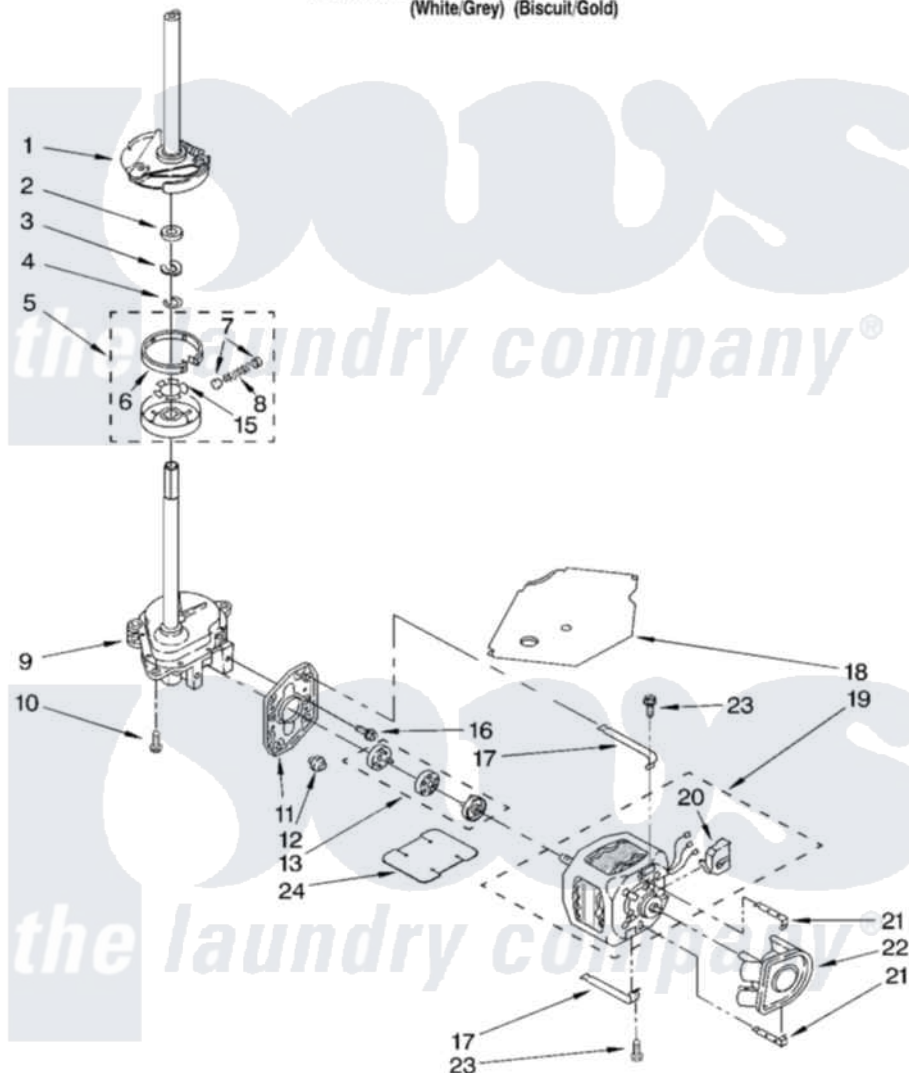

# Whirlpool LSQ9600LW1 04 - BRAKE, CLUTCH, GEARCASE, MOTOR AND PUMP PARTS

## BRAKE, CLUTCH, GEARCASE, MOTOR AND PUMP PARTS

For Models: LSQ9600LW1, LSQ9600LG1  
(White/Grey) (Biscuit/Gold)

8180072

7

Whirlpool [Residential Whirlpool LSQ9600LW1 Washer Parts](#) Parts Diagram 04 - BRAKE, CLUTCH, GEARCASE, MOTOR AND PUMP PARTS  
Click on the part number to view part

Item	Original Part Number	Replaced By	Status	Part Description
1	388952	<a href="#">285792</a>		Basketdrive
2	<a href="#">63292</a>			Washer, Spin Tube Thrust
3	62697	<a href="#">W10080230</a>		Ring, Spin Tube Support
4	63283	<a href="#">285353</a>		Ring
5	3951311	<a href="#">285785</a>		Clutch
6	3951308	<a href="#">285790</a>		Lining
7	<a href="#">62646</a>			Cap, Clutch Spring
8	<a href="#">3946792</a>			Spring And Damper Assembly
9	3360630	<a href="#">3360629</a>		Gearcase
10	3357334	<a href="#">3400516</a>		Screw Anti-Rattle
11	<a href="#">62611</a>			Plate, Motor Mount To Gearcase
12	<a href="#">62691</a>			Grommet, Motor
13	285753	<a href="#">285753A</a>		Coupling
15	<a href="#">3355454</a>			Clip, Main Drive

16	<a href="#">3400516</a>		Screw Anti-Rattle
17	3349637	<a href="#">W10086010</a>	Retainer, Motor
18	<a href="#">3362089</a>		Shield, Tub To Motor
19	<a href="#">8529935</a>		Motor, Main Drive
20	<a href="#">8529896</a>		Switch, Main Drive Motor
21	62700	<a href="#">8546127</a>	Retainer, Pump
22	<a href="#">3363394</a>		Pump
23	3387485	<a href="#">273556</a>	Screw, 10-16 X 5/8
24	<a href="#">3946532</a>		Shield, Motor