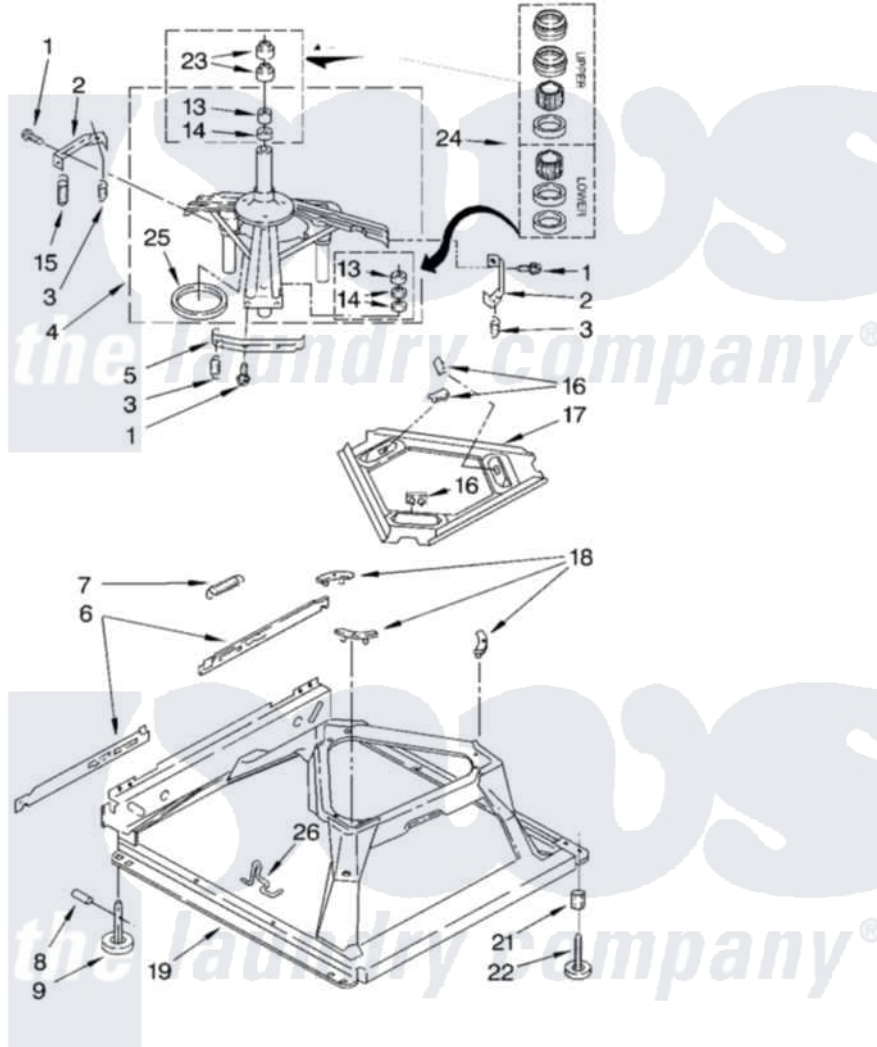

Whirlpool LSQ9600LW1 05 - MACHINE BASE PARTS

MACHINE BASE PARTS

For Models: LSQ9600LW1, LSQ9600LG1
(White/Grey) (Biscuit/Gold)

8

8180072

Whirlpool [Residential Whirlpool LSQ9600LW1 Washer Parts](#) Parts Diagram 05 - MACHINE BASE PARTS
Click on the part number to view part

Item	Original Part Number	Replaced By	Status	Part Description
1	3400076			Screw, Bracket Mounting
2	64067			Bracket, Spring Outer
3	63907			Spring, Suspension
4	3362087	280184		Support
5	64065			Bracket, Spring Outer
6	63466			Link, Leveling Mechanism
7	62597	8316845		Spring
8	62837			Pin, Knurled
9	62596	285244		Feet-Leveling
13	3347047	8546455		Bearing, Centerpost
14	357409	359449		Seal, Agitator Shaft
15	8318050	285901		Spring
16	62568	285219		Pad
17	3946509			Plate, Suspension
18	3363660	285744		Pad
19	3946512	285771		Base

21	3359452		Nut, Lock
22	389102	W10001130	Foot, Leveling
23	356934	8577376	Seal, Centerpost
24	285203		Centerpost Bearing Kit
25	63134		Ring, Sound Deadening
26	63806	W10145155	Retainer, Suspension Spring