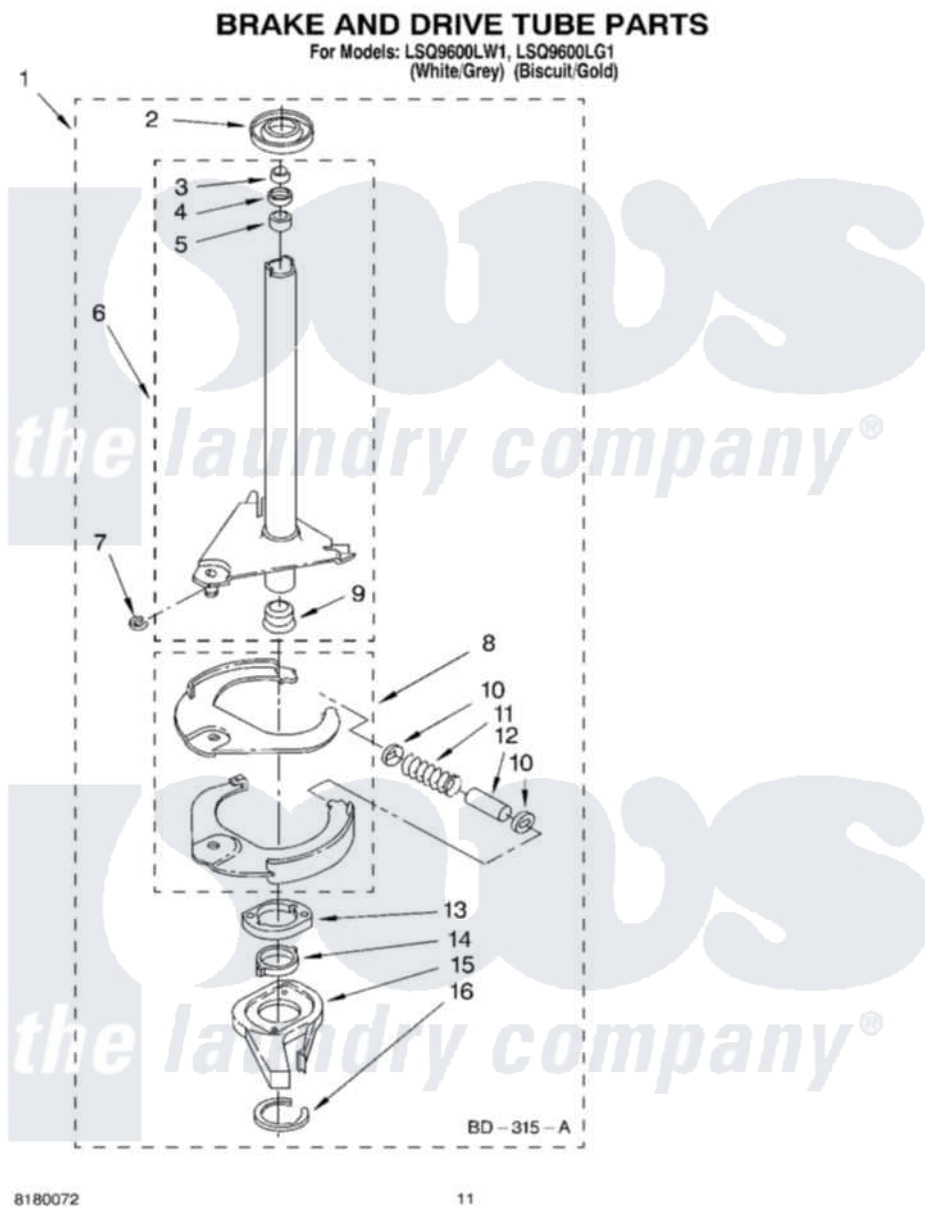

# Whirlpool LSQ9600LW1 07 - BRAKE AND DRIVE TUBE PARTS

8180072

11

Whirlpool [Residential Whirlpool LSQ9600LW1 Washer Parts](#) Parts Diagram 07 - BRAKE AND DRIVE TUBE PARTS  
Click on the part number to view part

Item	Original Part Number	Replaced By	Status	Part Description
1	388952	<a href="#">285792</a>		Basketdrive
2	<a href="#">62658</a>			Ring, Thrust
3	<a href="#">91939</a>			Seal, Shaft
4	<a href="#">356427</a>			Seal, Spin Pinion
5	<a href="#">356937</a>			Spacer, Drive Tube
6	64027	<a href="#">64208</a>		Tube-Spin
7	64035	<a href="#">W10083190</a>		Ring, Retaining
8	64232	<a href="#">285438</a>		Shoe-Brake
9	62703	<a href="#">8546462</a>		"T" Bearing, Spin Tube
10	62648	<a href="#">285658</a>		Sleeve
11	387806		Not Available	Spring, Brake
12	62909	<a href="#">285658</a>		Sleeve
13	63023	<a href="#">8546461</a>		Cam, Brake Release
14	<a href="#">63022</a>			Sleeve, Cam
15	64194	<a href="#">285790</a>		Lining
16	90368	<a href="#">W10083200</a>		Ring, Retaining

" N/A

Not Available

FOLLOWING PARTS NOT  
ILLUSTRATED

" [285208](#)

Lubricant