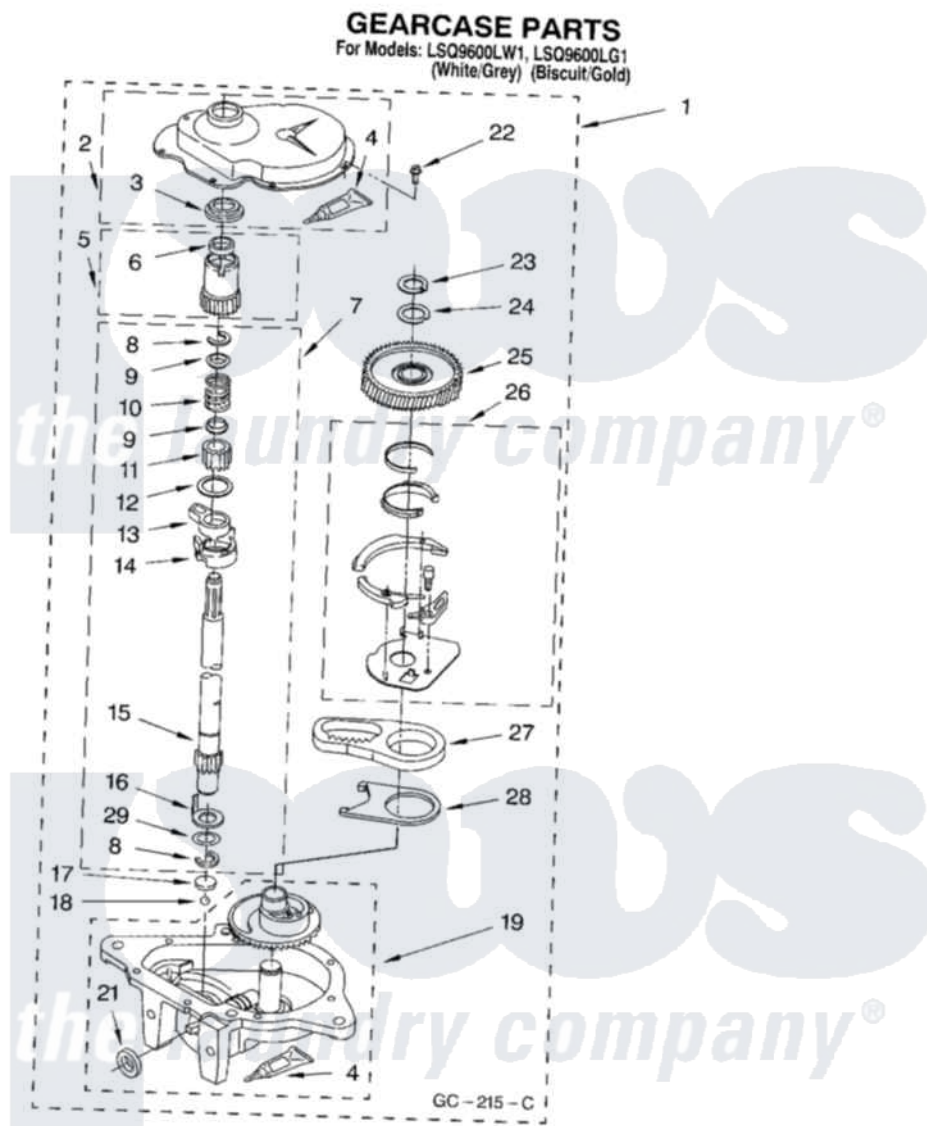

Whirlpool LSQ9600LW1 08 - GEARCASE PARTS

12

8180072

Whirlpool [Residential Whirlpool LSQ9600LW1 Washer Parts](#) Parts Diagram 08 - GEARCASE PARTS
 Click on the part number to view part

Item	Original Part Number	Replaced By	Status	Part Description
1	3360630	3360629		Gearcase
2	285202			Cover, Gearcase
3	3349985			Seal, Gearcase Cover
4	285195			Sealer Sealer, Gasket
5	63320	285362		Gear and Pinion
6	356427			Seal, Spin Pinion
7	389387			Shaft, Agitator
8	90369		Not Available	Ring, Retaining (2)
9	62677			Retainer, Spring
10	62676			Spring, Agitator
11	63273	285509		Shaft, Agitator
12	62619			Washer, Agitator Gear
13	62580	285206		Cam-Agitator
14	62581	285206		Cam-Agitator
15	285509			Shaft, Agitator
16	62618			Washer, Cam Thrust

17	16018	285205	Bearing
18	85529	285205	Bearing
19	389230	285515	Gearcase
21	285352		Seal Kit, Thrust Plug
22	3351614		Screw, Gearcase Cover Mounting
23	3362552	285765	Ring-Retr
24	285735	285766	Washer Kit, Thrust
25	62570	285362	Gear and Pinon
26	388253	999516	Shelf-Glas
27	3349296	8546456	Rack, Connecting
28	62621		Actuator, Shift
29	388815		Washer, Intermediate 1 3976263 Miscellaneous Parts Bag 2 3976300 Washer, Inlet Hose 3 3366913 Clamp, Hose