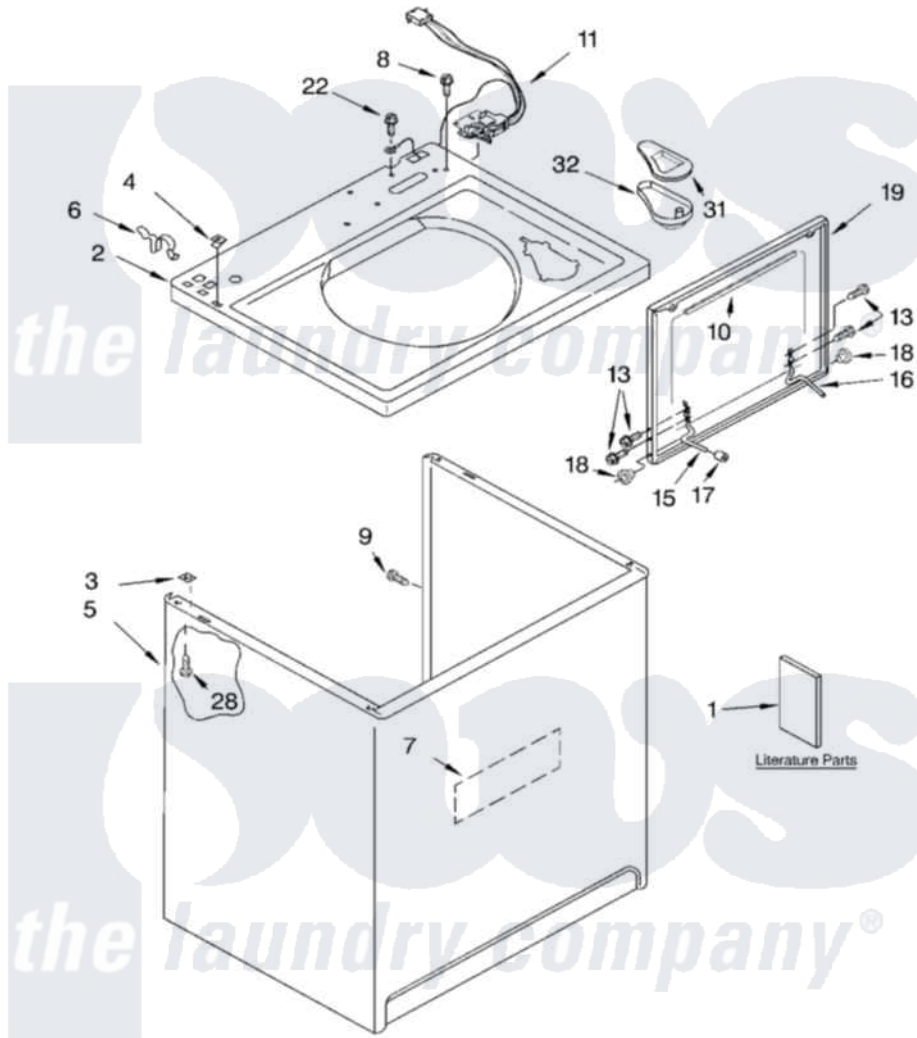

Whirlpool LSQ9610LG0 01 - TOP AND CABINET PARTS

TOP AND CABINET PARTS

For Models: LSQ9610LW0, LSQ9610LG0
(White/Grey) (Biscuit/Gold)

AUTOMATIC
WASHER

6-03 Litho in U.S.A. (drd)

1

Part No. 8179968

[Whirlpool Residential Whirlpool LSQ9610LG0 Washer Parts](#) Parts Diagram 01 - TOP AND CABINET PARTS

[Click on the part number to view part](#)

Item	Original Part Number	Replaced By	Status	Part Description
1	LIT3956025		Not Available	Literature Parts (Installation Instructions)
"	LIT3955869			Literature Parts
"	LIT3955904		Not Available	Literature Parts (Feature Sheet)
"	LIT3956338		Not Available	Literature Parts (Energy Guide)
"	LIT8541693		Not Available	Literature Parts (Wiring Diagram)
"	N/A		Not Available	Following May Be Purchased DO-IT-YOURSELF REPAIR MANUALS
"	LIT4313896	4313896		Do-It-Yourself Repair Manuals
2	3955792			Top
"	3955793			Top
3	62750			Spacer, Cabinet To Top (4)
4	357213			Nut, Push-In
5	63424			Cabinet
"	3954357			Cabinet

6	62780		Clip, Top And Cabinet And Rear Panel
7	3976348		Absorber, Sound
8	3400611		Screw And Washer, Lid Switch
9	3357011	308685	Side Trim)
10	8054939		Seal, Lid
11	8054980		Switch, Lid
13	355274	W10119828	Screw, Lid Hinge Mounting
15	8055257		Hinge, Lid
16	8055256		Hinge, Lid
17	19119		Bumper, Lid Hinge
18	8319539		Bearing, Lid Hinge
19	3956016	3957547	Lid
"	3956017	3957548	Lid
22	3351614		Screw, Gearcase Cover Mounting
28	3390631		Screw, 10-16 X 3/8
31	3955788		Cover, Dispenser
32	8519517		Dispenser, Bleach