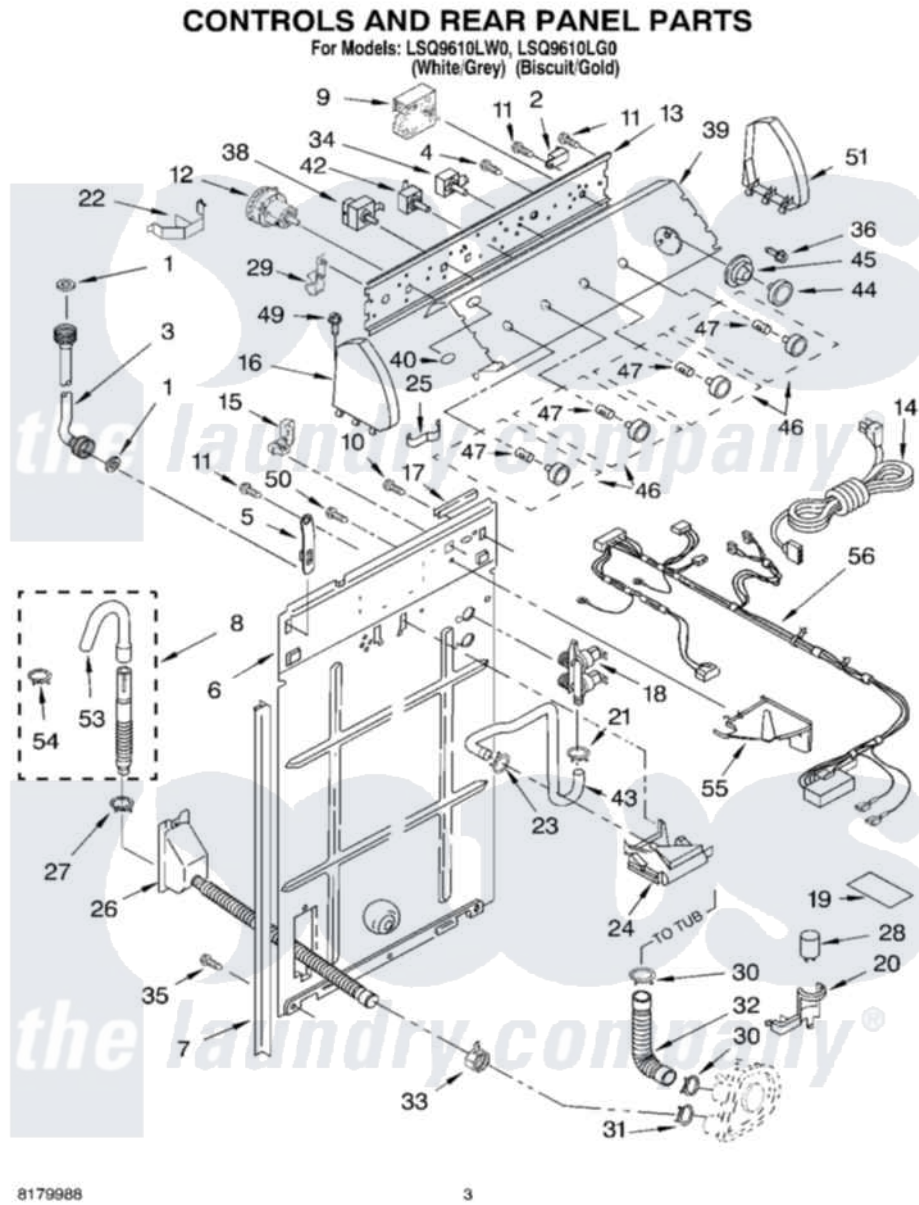

Whirlpool LSQ9610LG0 02 - CONTROLS AND REAR PANEL PARTS

Whirlpool [Residential Whirlpool LSQ9610LG0 Washer Parts](#) Parts Diagram 02 - CONTROLS AND REAR PANEL PARTS
Click on the part number to view part

Item	Original Part Number	Replaced By	Status	Part Description
1	3976300	16123		Washer Inlet-Hose Miscellaneous Parts Must be Ordered Separately.
2	694419			Mini-Buzzer
3	3949374	89503		Hose-Inlet
"	3949375	89503		Hose-Inlet
4	3400073			Screw, Ground
5	8318255	8568314		Strap, Console
6	3357978			Panel, Rear
7	62747			Pad, Rear Panel
8	3951609	285664		Hose
"	661577	285666		Hose
"	3357090	285702		Hose
9	8541270			Timer, Control
10	3351614			Screw, Gearcase Cover Mounting
11	90767			Screw, 8A X 3/8 HeX Washer Head Tapping