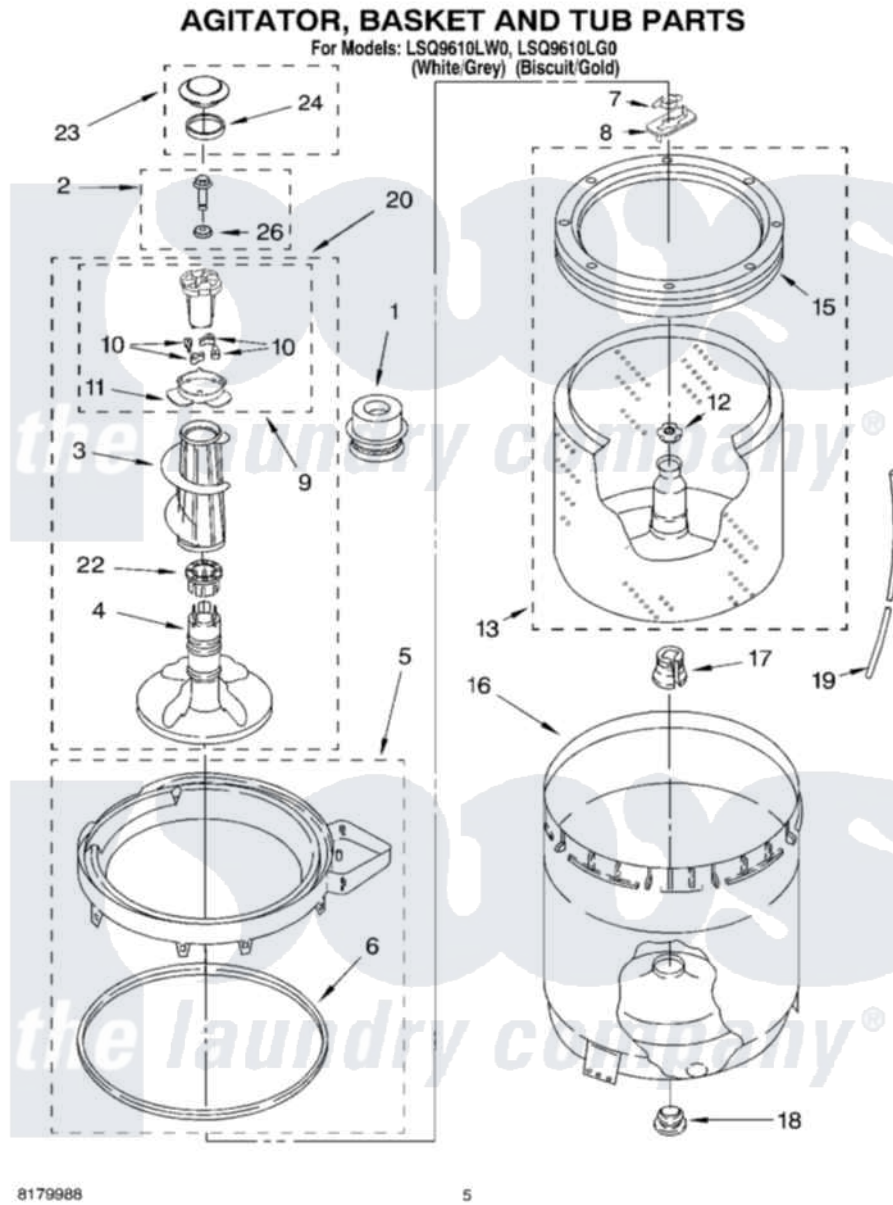

Whirlpool LSQ9610LG0 03 - AGITATOR, BASKET AND TUB PARTS

Whirlpool Residential Whirlpool LSQ9610LG0 Washer Parts Parts Diagram 03 - AGITATOR, BASKET AND TUB PARTS

[Click on the part number to view part](#)

Item	Original Part Number	Replaced By	Status	Part Description
1	63594			Dispenser, Fabric Softener
2	358237			Screw And Washer
3	389141	3360824		Auger, Agitator
4	389386			Agitator
5	8528150	W10445870		Ring-Tub
6	3976308			Gasket, Tub Ring
7	3354845			Clip, Agitator
8	3355921	8543666		Washer, Agitator
9	3363662	285748		Cam-Agitator
10	3366877	80040		Dog-Agitator
11	3363661			Bearing, Driven Cam
12	21366			Nut, Spanner
13	8526016	W10389328		Clothes Container, Assembly
15	8519788	387240		Ring, Balance
16	63849			Strain Relief, Power Cord
17	389140			Tub Block, Basket Drive