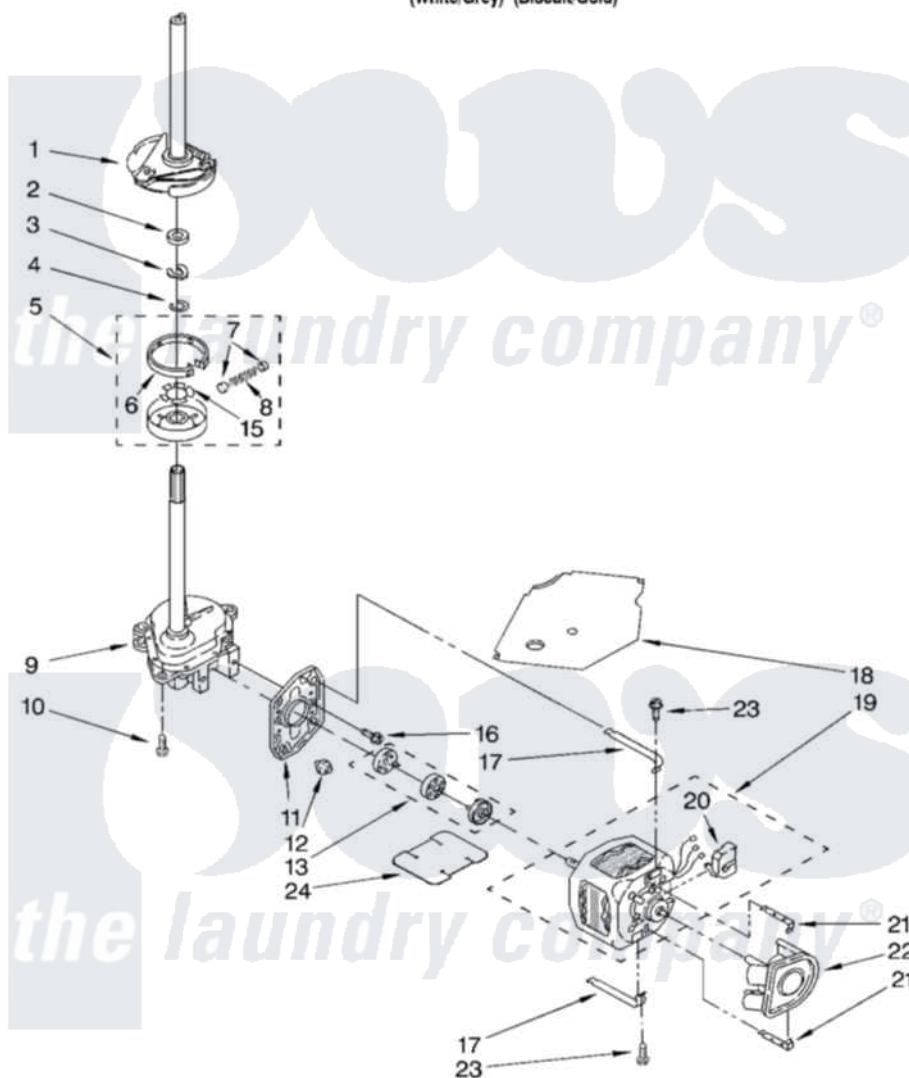

Whirlpool LSQ9610LG0 04 - BRAKE, CLUTCH, GEARCASE, MOTOR AND PUMP PARTS

BRAKE, CLUTCH, GEARCASE, MOTOR AND PUMP PARTS

For Models: LSQ9610LW0, LSQ9610LG0
(White/Grey) (Biscuit/Gold)

8179988

7

Whirlpool [Residential Whirlpool LSQ9610LG0 Washer Parts](#) Parts Diagram 04 - BRAKE, CLUTCH, GEARCASE, MOTOR AND PUMP PARTS
Click on the part number to view part

Item	Original Part Number	Replaced By	Status	Part Description
1	388952	285792		Basketdrive
2	63292			Washer, Spin Tube Thrust
3	62697	W10080230		Ring, Spin Tube Support
4	63283	285353		Ring
5	3951311	285785		Clutch
6	3951308	285790		Lining
7	62646			Cap, Clutch Spring
8	3946792			Spring And Damper Assembly
9	3360630	3360629		Gearcase
10	3357334	3400516		Screw Anti-Rattle
11	62611			Plate, Motor Mount To Gearcase
12	62691			Grommet, Motor
13	285753	285753A		Coupling
15	3355454			Clip, Main Drive

16	3400516		Screw Anti-Rattle
17	3349637	W10086010	Retainer, Motor
18	3362089		Shield, Tub To Motor
19	8529935		Motor, Main Drive
20	8529896		Switch, Main Drive Motor
21	62700	8546127	Retainer, Pump
22	3363394		Pump
23	3387485	273556	Screw, 10-16 X 5/8
24	3946532		Shield, Motor