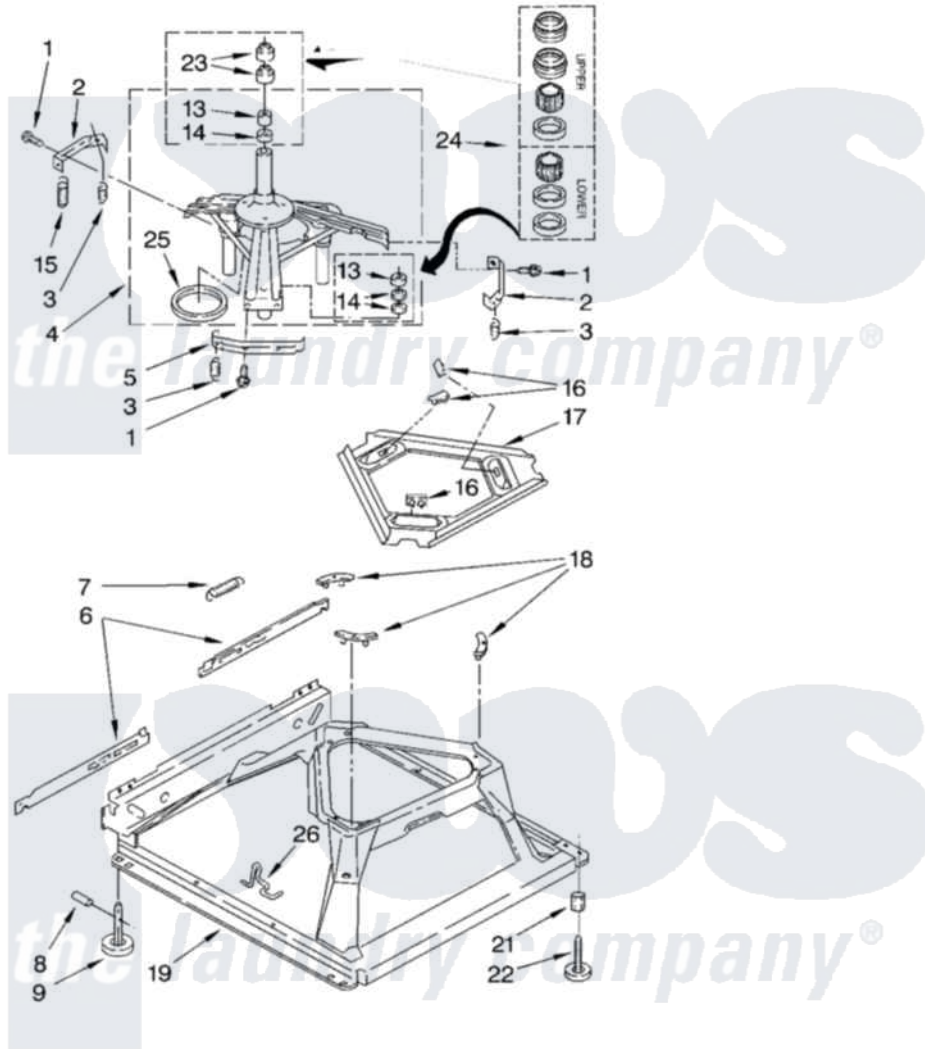

# Whirlpool LSQ9610LG0 05 - MACHINE BASE PARTS

## MACHINE BASE PARTS

For Models: LSQ9610LW0, LSQ9610LG0  
(White/Grey) (Biscuit/Gold)

8

8179988

Whirlpool [Residential Whirlpool LSQ9610LG0 Washer Parts](#) Parts Diagram 05 - MACHINE BASE PARTS  
Click on the part number to view part

Item	Original Part Number	Replaced By	Status	Part Description
1	<a href="#">3400076</a>			Screw, Bracket Mounting
2	<a href="#">64067</a>			Bracket, Spring Outer
3	<a href="#">63907</a>			Spring, Suspension
4	3362087	<a href="#">280184</a>		Support
5	<a href="#">64065</a>			Bracket, Spring Outer
6	<a href="#">63466</a>			Link, Leveling Mechanism
7	62597	<a href="#">8316845</a>		Spring
8	<a href="#">62837</a>			Pin, Knurled
9	62596	<a href="#">285244</a>		Feet-Leveling
13	3347047	<a href="#">8546455</a>		Bearing, Centerpost
14	357409	<a href="#">359449</a>		Seal, Agitator Shaft
15	8318050	<a href="#">285901</a>		Spring
16	62568	<a href="#">285219</a>		Pad
17	<a href="#">3946509</a>			Plate, Suspension
18	3363660	<a href="#">285744</a>		Pad
19	3946512	<a href="#">285771</a>		Base

21	<a href="#">3359452</a>		Nut, Lock
22	389102	<a href="#">W10001130</a>	Foot, Leveling
23	356934	<a href="#">8577376</a>	Seal, Centerpost
24	<a href="#">285203</a>		Centerpost Bearing Kit
25	<a href="#">63134</a>		Ring, Sound Deadening
26	63806	<a href="#">W10145155</a>	Retainer, Suspension Spring